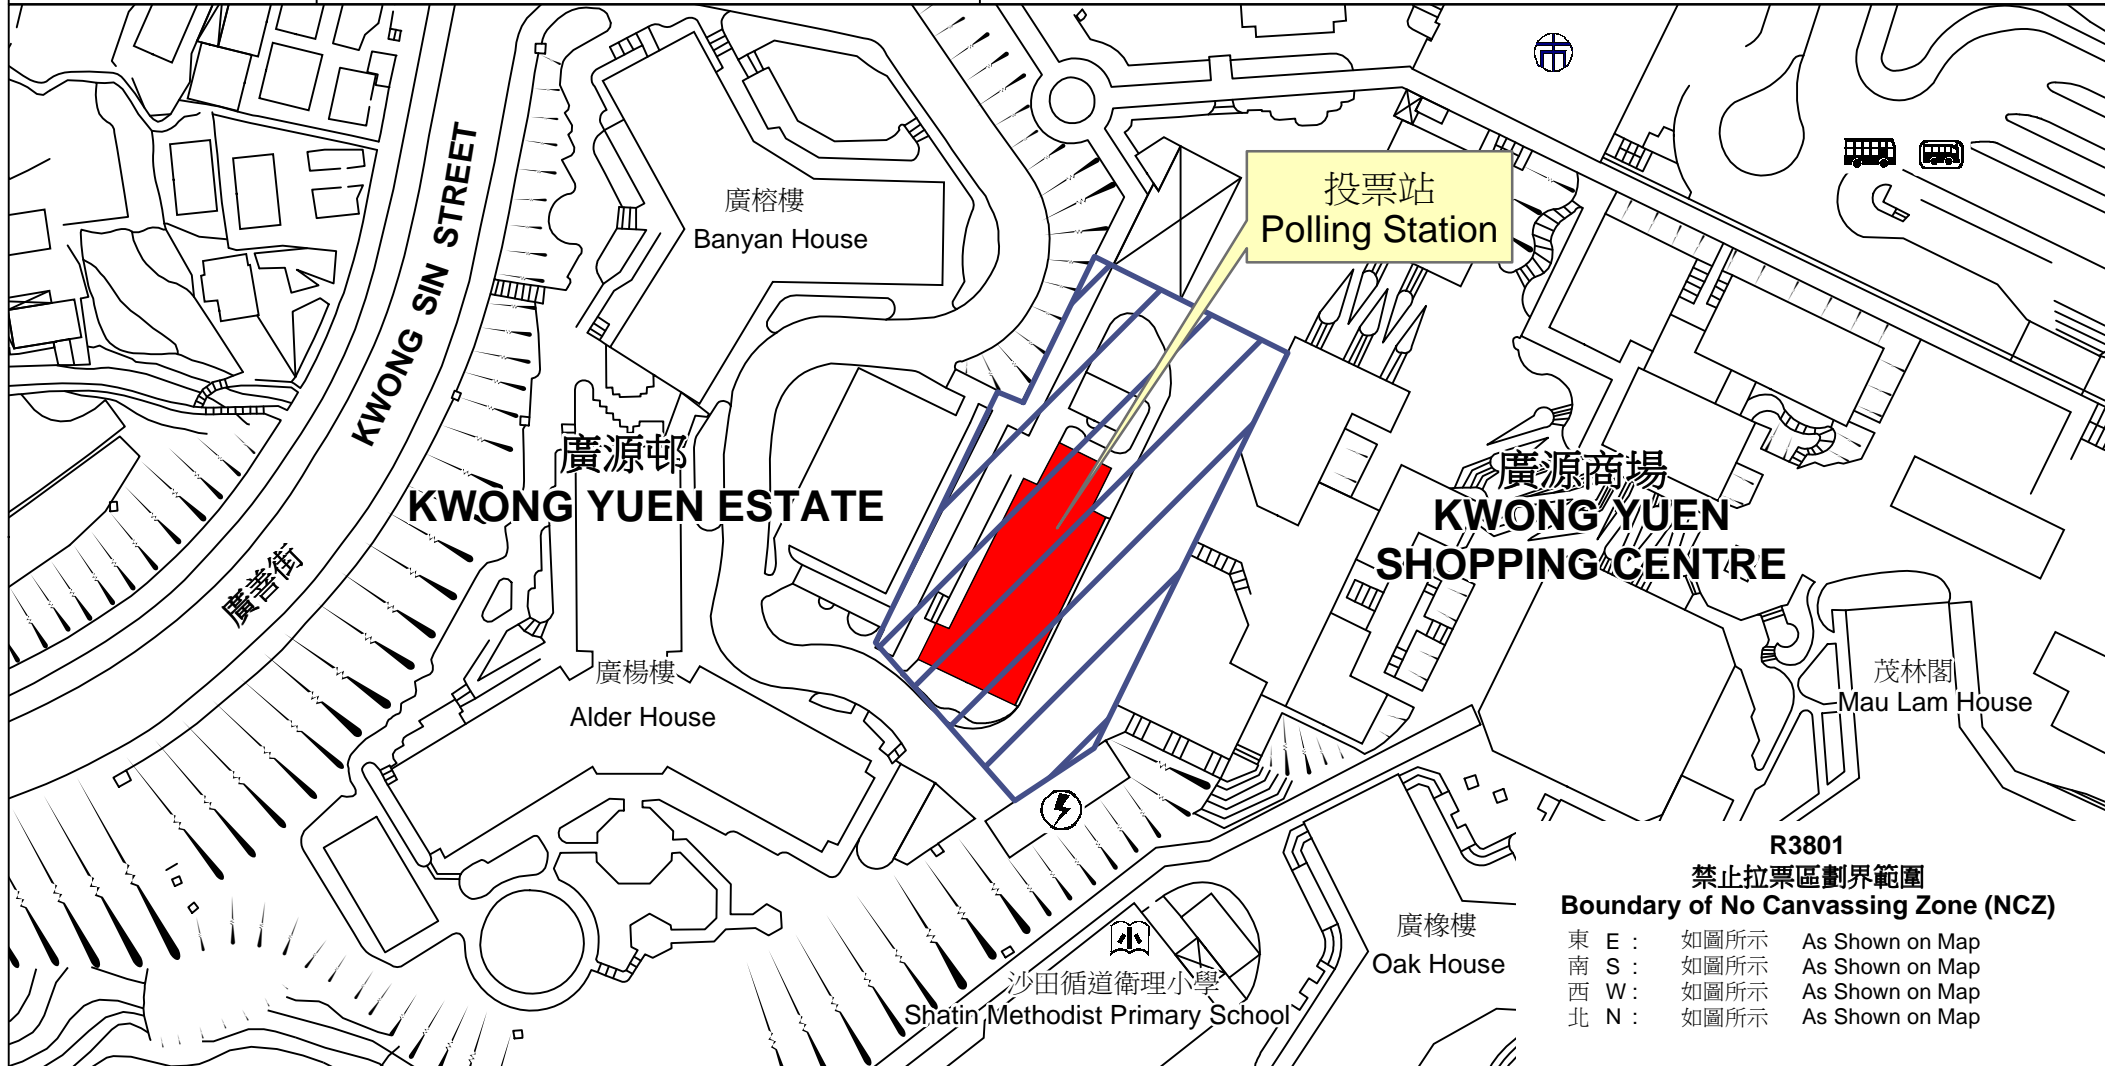

投票站位置圖和禁止拉票區 Polling Station - Location Plan & No Canvassing Zone

投票站編號 Polling Station Code	2018年立法會補選地方選區編號及名稱 Code & Name of Geographical Constituency for 2018 Legislative Council By-election	名稱及地址 Name & Address
R3801	LC5 新界東 NEW TERRITORIES EAST	廣源社區會堂 新界沙田廣源邨 Kwong Yuen Community Hall Kwong Yuen Estate, Sha Tin, New Territories

R3801
禁止拉票區劃界範圍
Boundary of No Canvassing Zone (NCZ)

東 E :	如圖所示	As Shown on Map
南 S :	如圖所示	As Shown on Map
西 W :	如圖所示	As Shown on Map
北 N :	如圖所示	As Shown on Map

 禁止拉票區
No Canvassing Zone