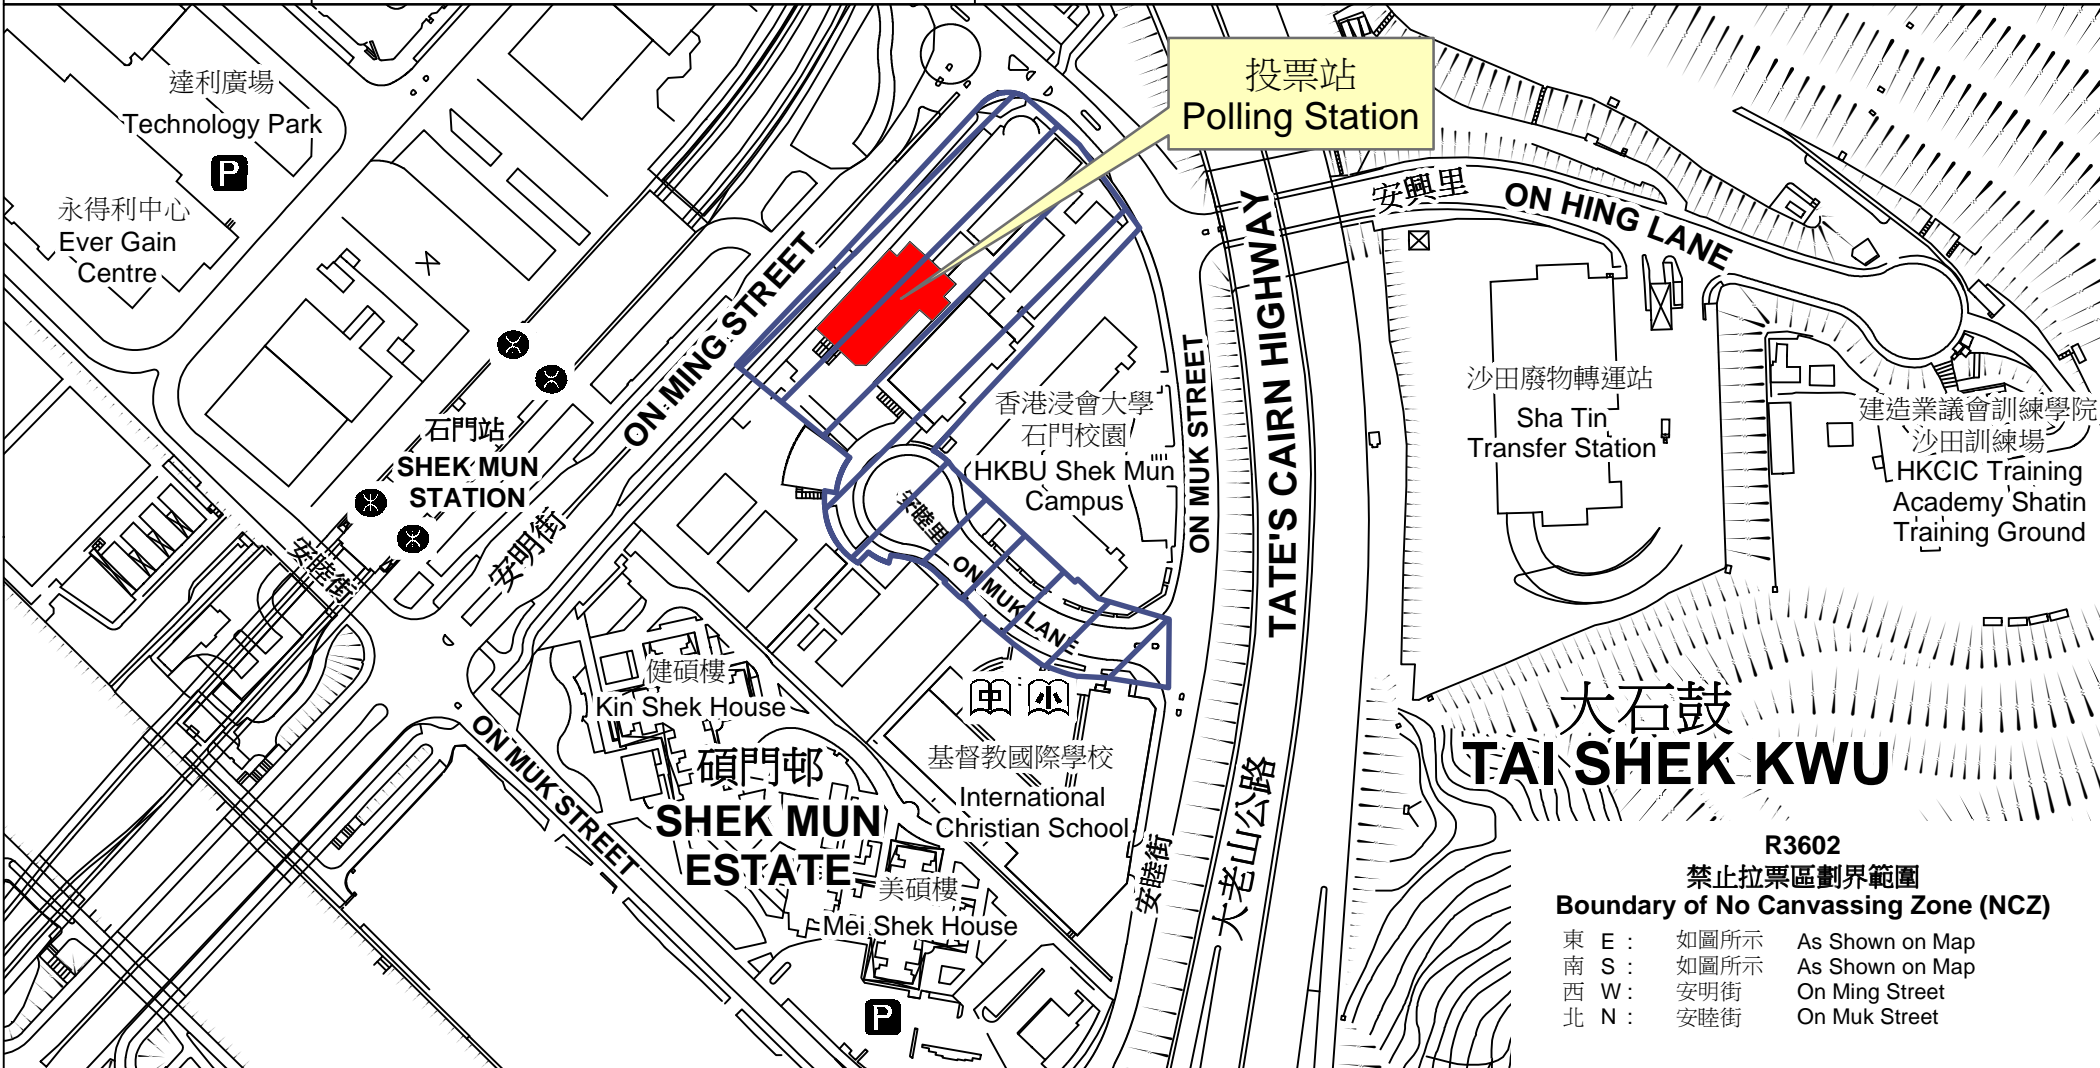

投票站位置圖和禁止拉票區 Polling Station - Location Plan & No Canvassing Zone

投票站編號 Polling Station Code  <b>R3602</b>	2018年立法會補選地方選區編號及名稱 Code & Name of Geographical Constituency for 2018 Legislative Council By-election  <b>LC5                      新界東                      NEW TERRITORIES EAST</b>	名稱及地址 Name & Address  香港浸會大學附屬學校王錦輝中小學 新界沙田石門安睦里6號 <b>Hong Kong Baptist University Affiliated School                      Wong Kam Fai Secondary and Primary School                      6 On Muk Lane, Shek Mun, Sha Tin, New Territories</b>
---	--	---

**R3602**  
**禁止拉票區劃界範圍**  
**Boundary of No Canvassing Zone (NCZ)**

東 E :	如圖所示	As Shown on Map
南 S :	如圖所示	As Shown on Map
西 W :	安明街	On Ming Street
北 N :	安睦街	On Muk Street

 禁止拉票區  
 No Canvassing Zone