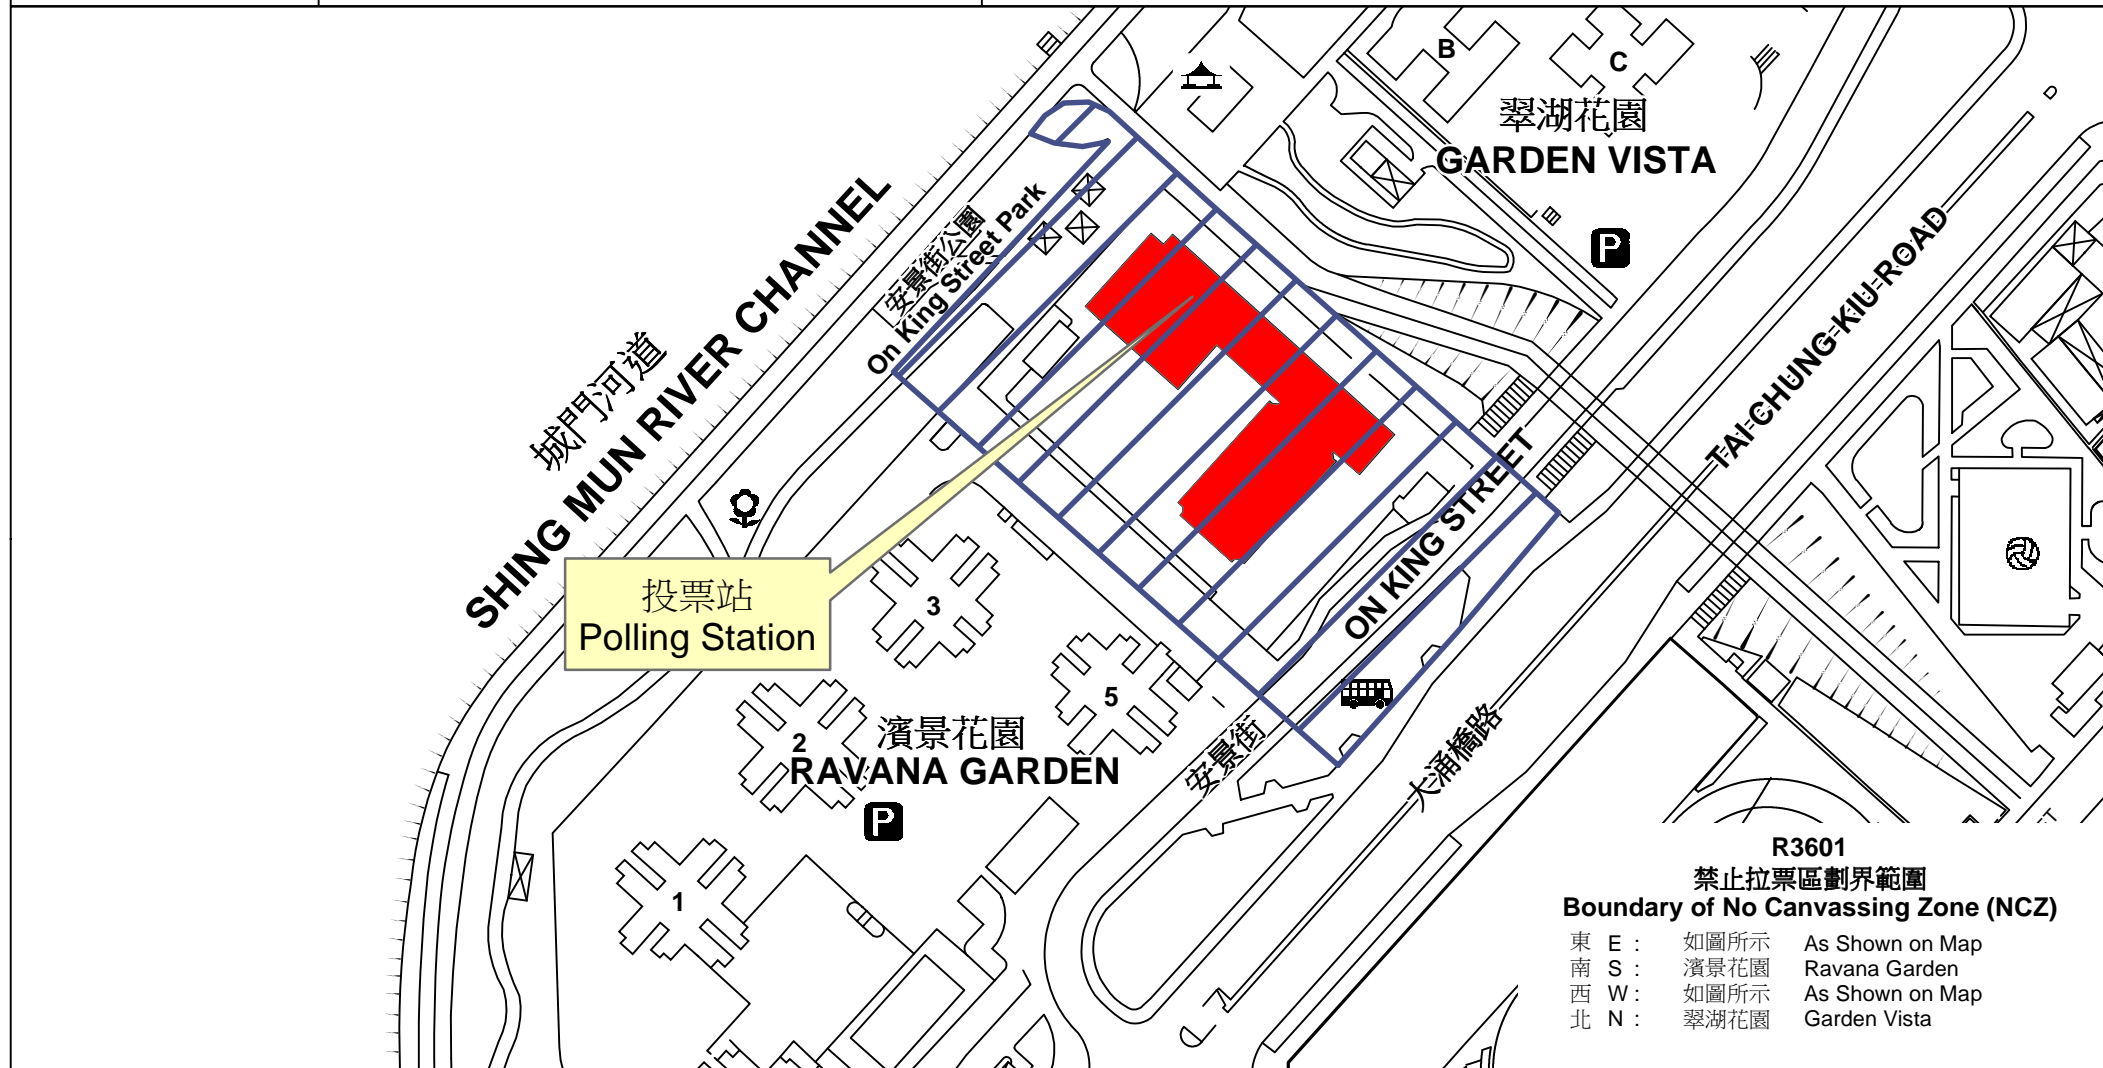

投票站位置圖和禁止拉票區 Polling Station - Location Plan & No Canvassing Zone

<p>投票站編號 Polling Station Code</p> <p>R3601</p>	<p>2018年立法會補選地方選區編號及名稱 Code & Name of Geographical Constituency for 2018 Legislative Council By-election</p> <p>LC5 新界東 NEW TERRITORIES EAST</p>	<p>名稱及地址 Name & Address</p> <p>路德會梁鉅鏐小學 新界沙田安景街5號 Leung Kui Kau Lutheran Primary School 5 On King Street, Sha Tin, New Territories</p>
---	--	--

 禁止拉票區
No Canvassing Zone