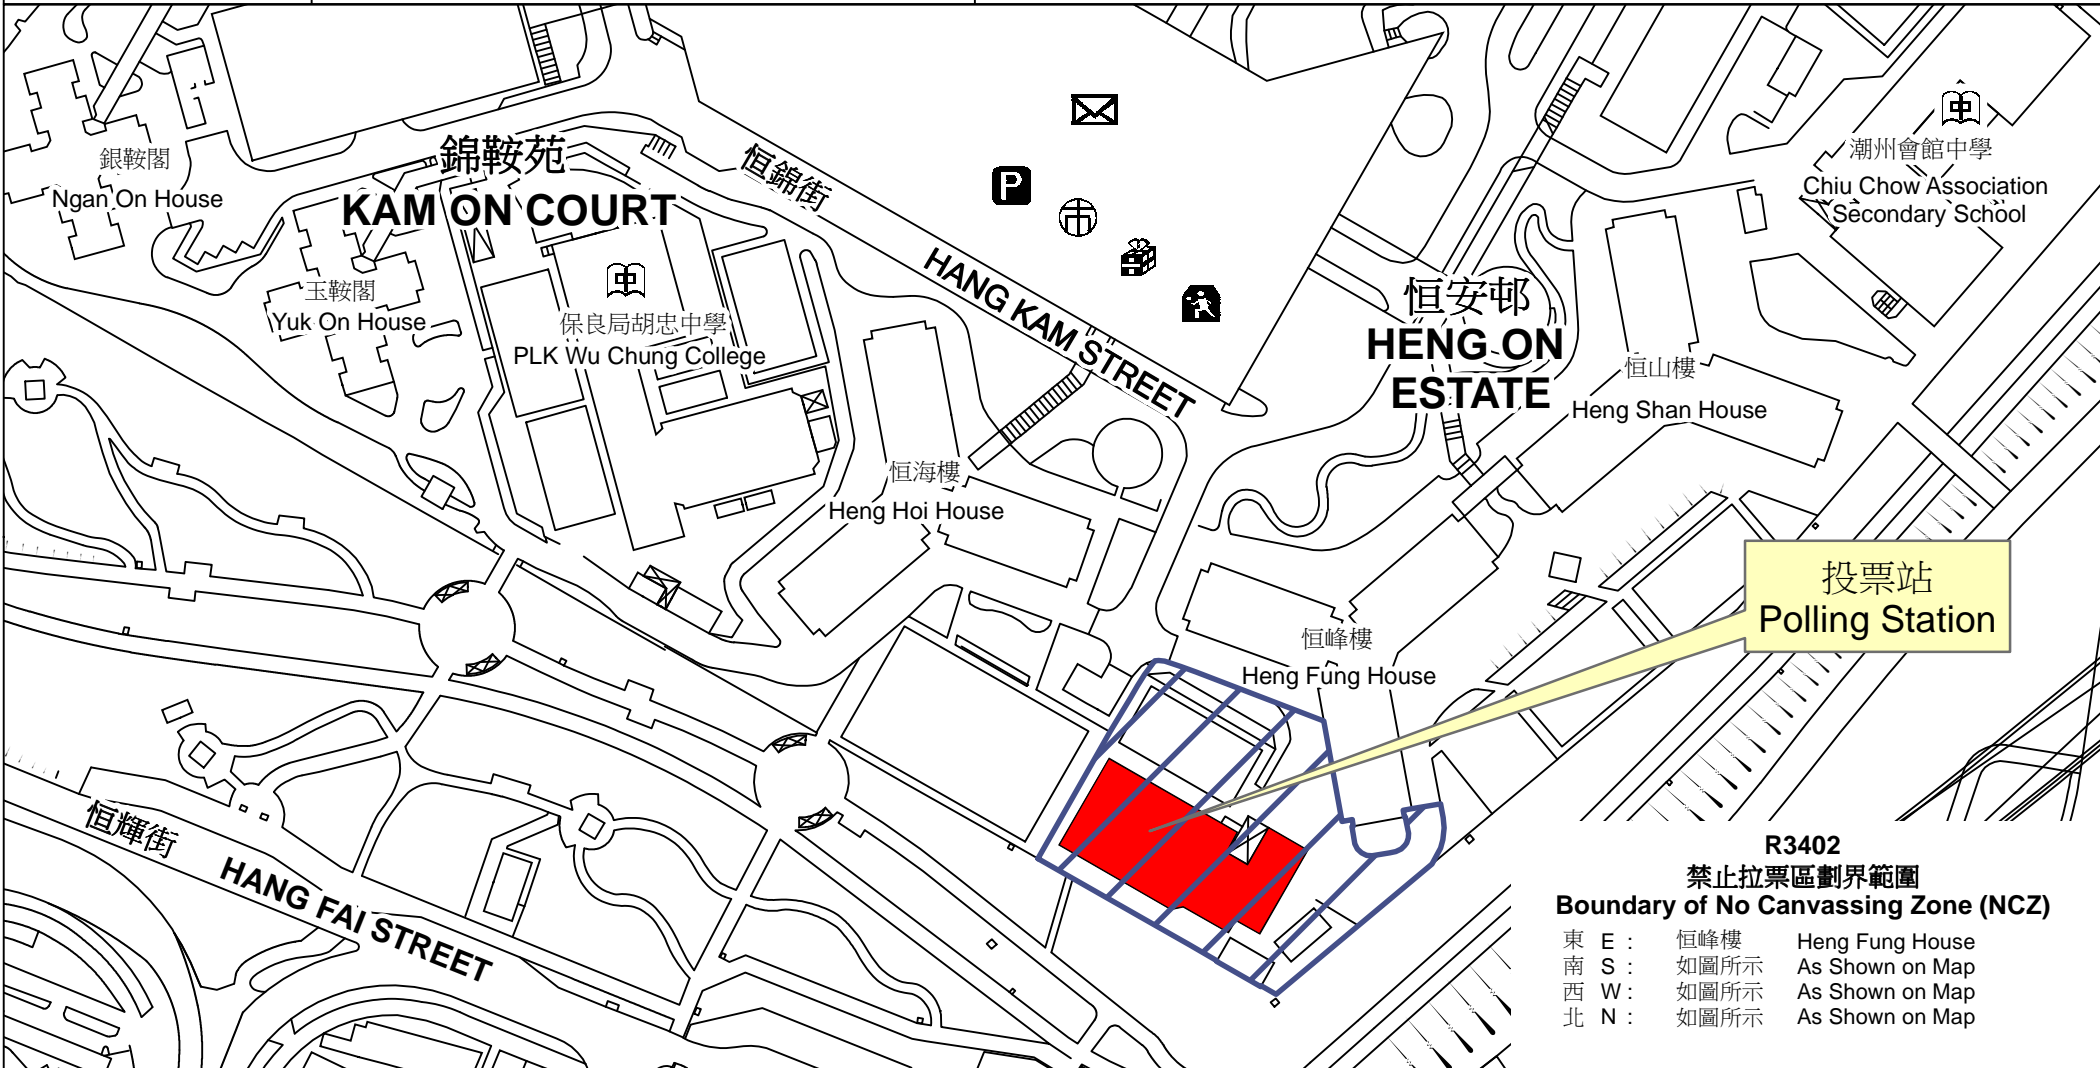

投票站位置圖和禁止拉票區 Polling Station - Location Plan & No Canvassing Zone

投票站編號 Polling Station Code  <b>R3402</b>	2018年立法會補選地方選區編號及名稱 Code & Name of Geographical Constituency for 2018 Legislative Council By-election  <b>LC5                      新界東                      NEW TERRITORIES EAST</b>	名稱及地址 Name & Address  基督教香港信義會馬鞍山信義學校 新界沙田馬鞍山恒安邨第2校舍 The ELCHK Ma On Shan Lutheran Primary School Estate Primary School No. 2, Heng On Estate, Ma On Shan, Sha Tin, New Territories
---	--	--

投票站  
Polling Station

**R3402**  
**禁止拉票區劃界範圍**  
**Boundary of No Canvassing Zone (NCZ)**  
 東 E : 恒峰樓 Heng Fung House  
 南 S : 如圖所示 As Shown on Map  
 西 W : 如圖所示 As Shown on Map  
 北 N : 如圖所示 As Shown on Map

 禁止拉票區  
 No Canvassing Zone