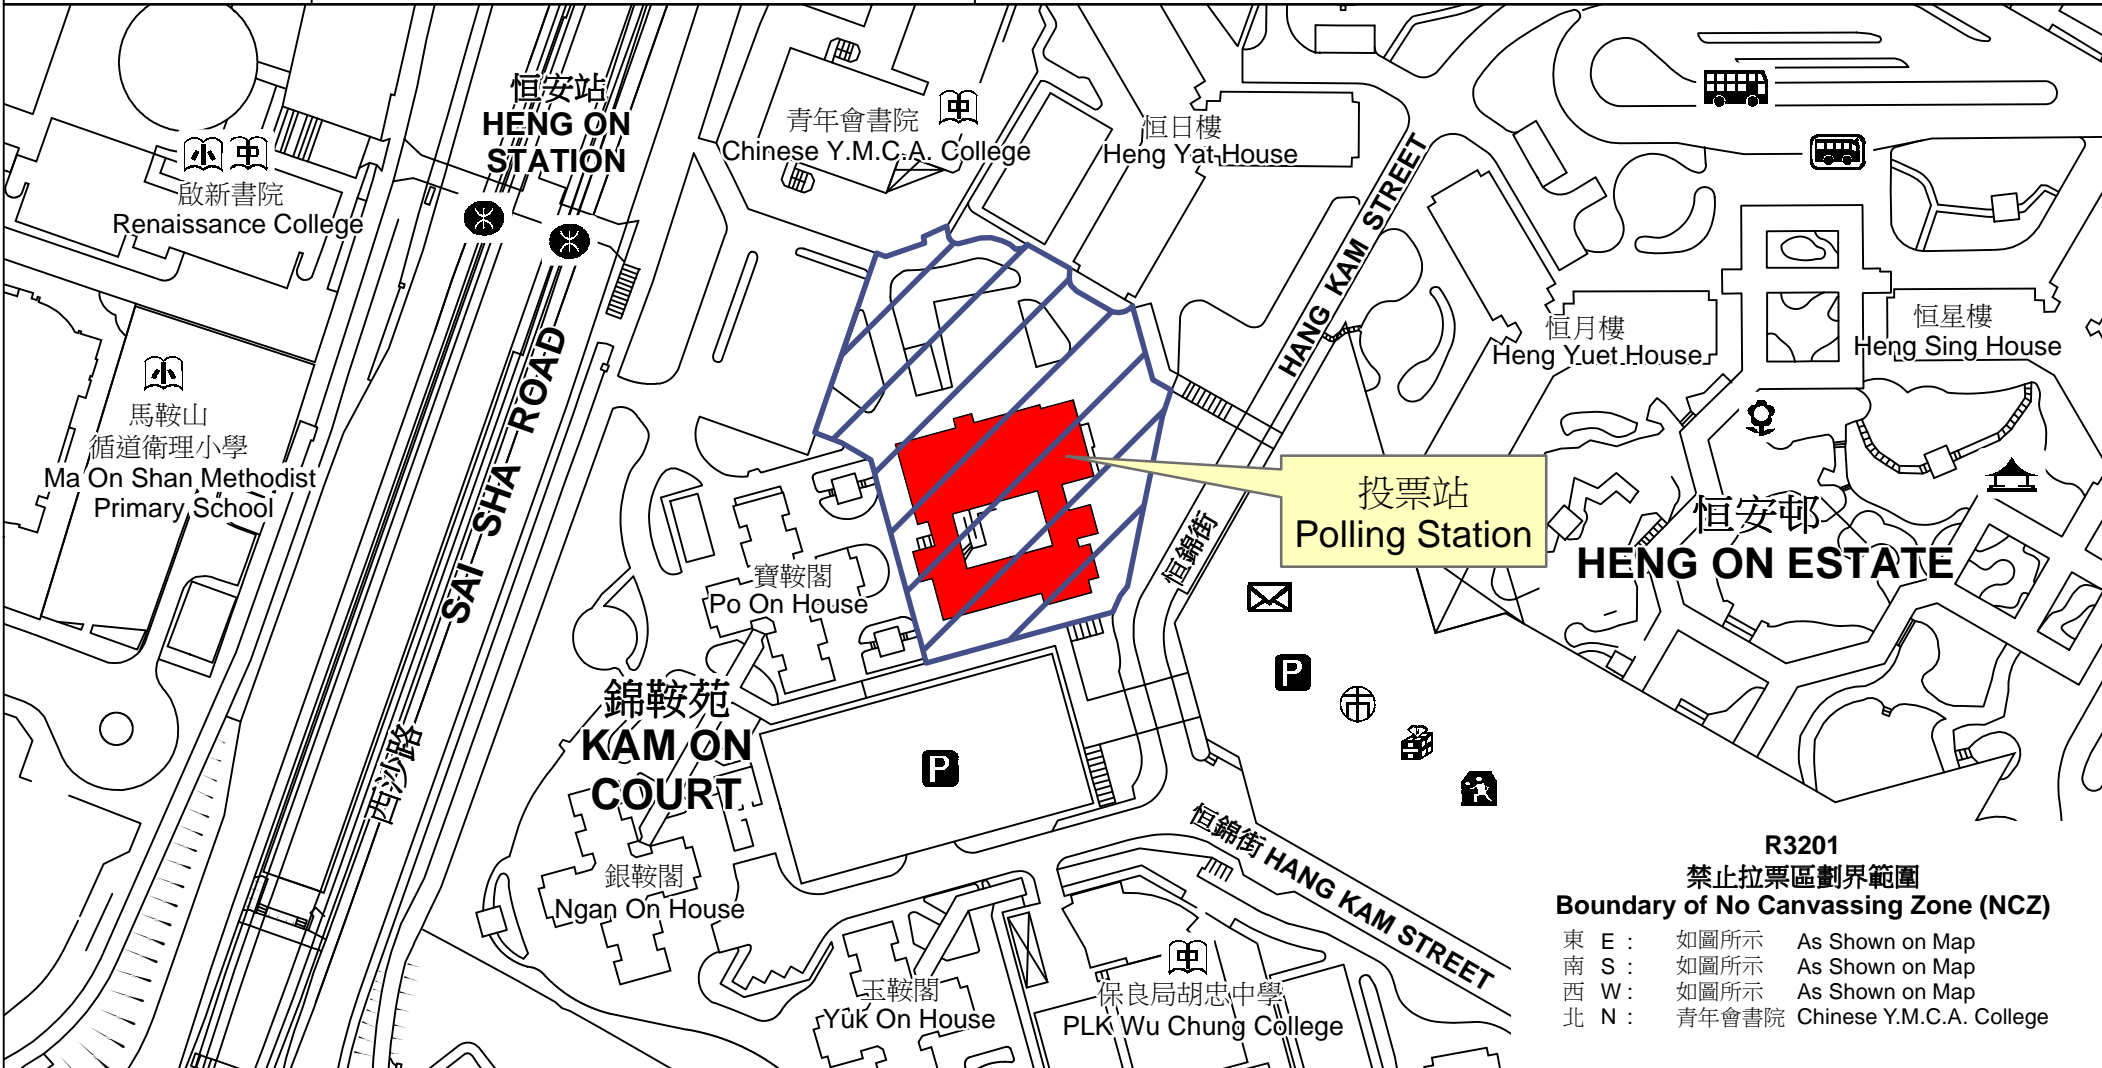

投票站位置圖和禁止拉票區 Polling Station - Location Plan & No Canvassing Zone

投票站編號 Polling Station Code	2018年立法會補選地方選區編號及名稱 Code & Name of Geographical Constituency for 2018 Legislative Council By-election	名稱及地址 Name & Address
R3201	LC5 新界東 NEW TERRITORIES EAST	恒安社區中心 新界沙田馬鞍山恒安邨 Heng On Estate Community Centre Heng On Estate, Ma On Shan, Sha Tin, New Territories

R3201
禁止拉票區劃界範圍
Boundary of No Canvassing Zone (NCZ)

東 E :	如圖所示	As Shown on Map
南 S :	如圖所示	As Shown on Map
西 W :	如圖所示	As Shown on Map
北 N :	青年會書院	Chinese Y.M.C.A. College

 禁止拉票區
No Canvassing Zone