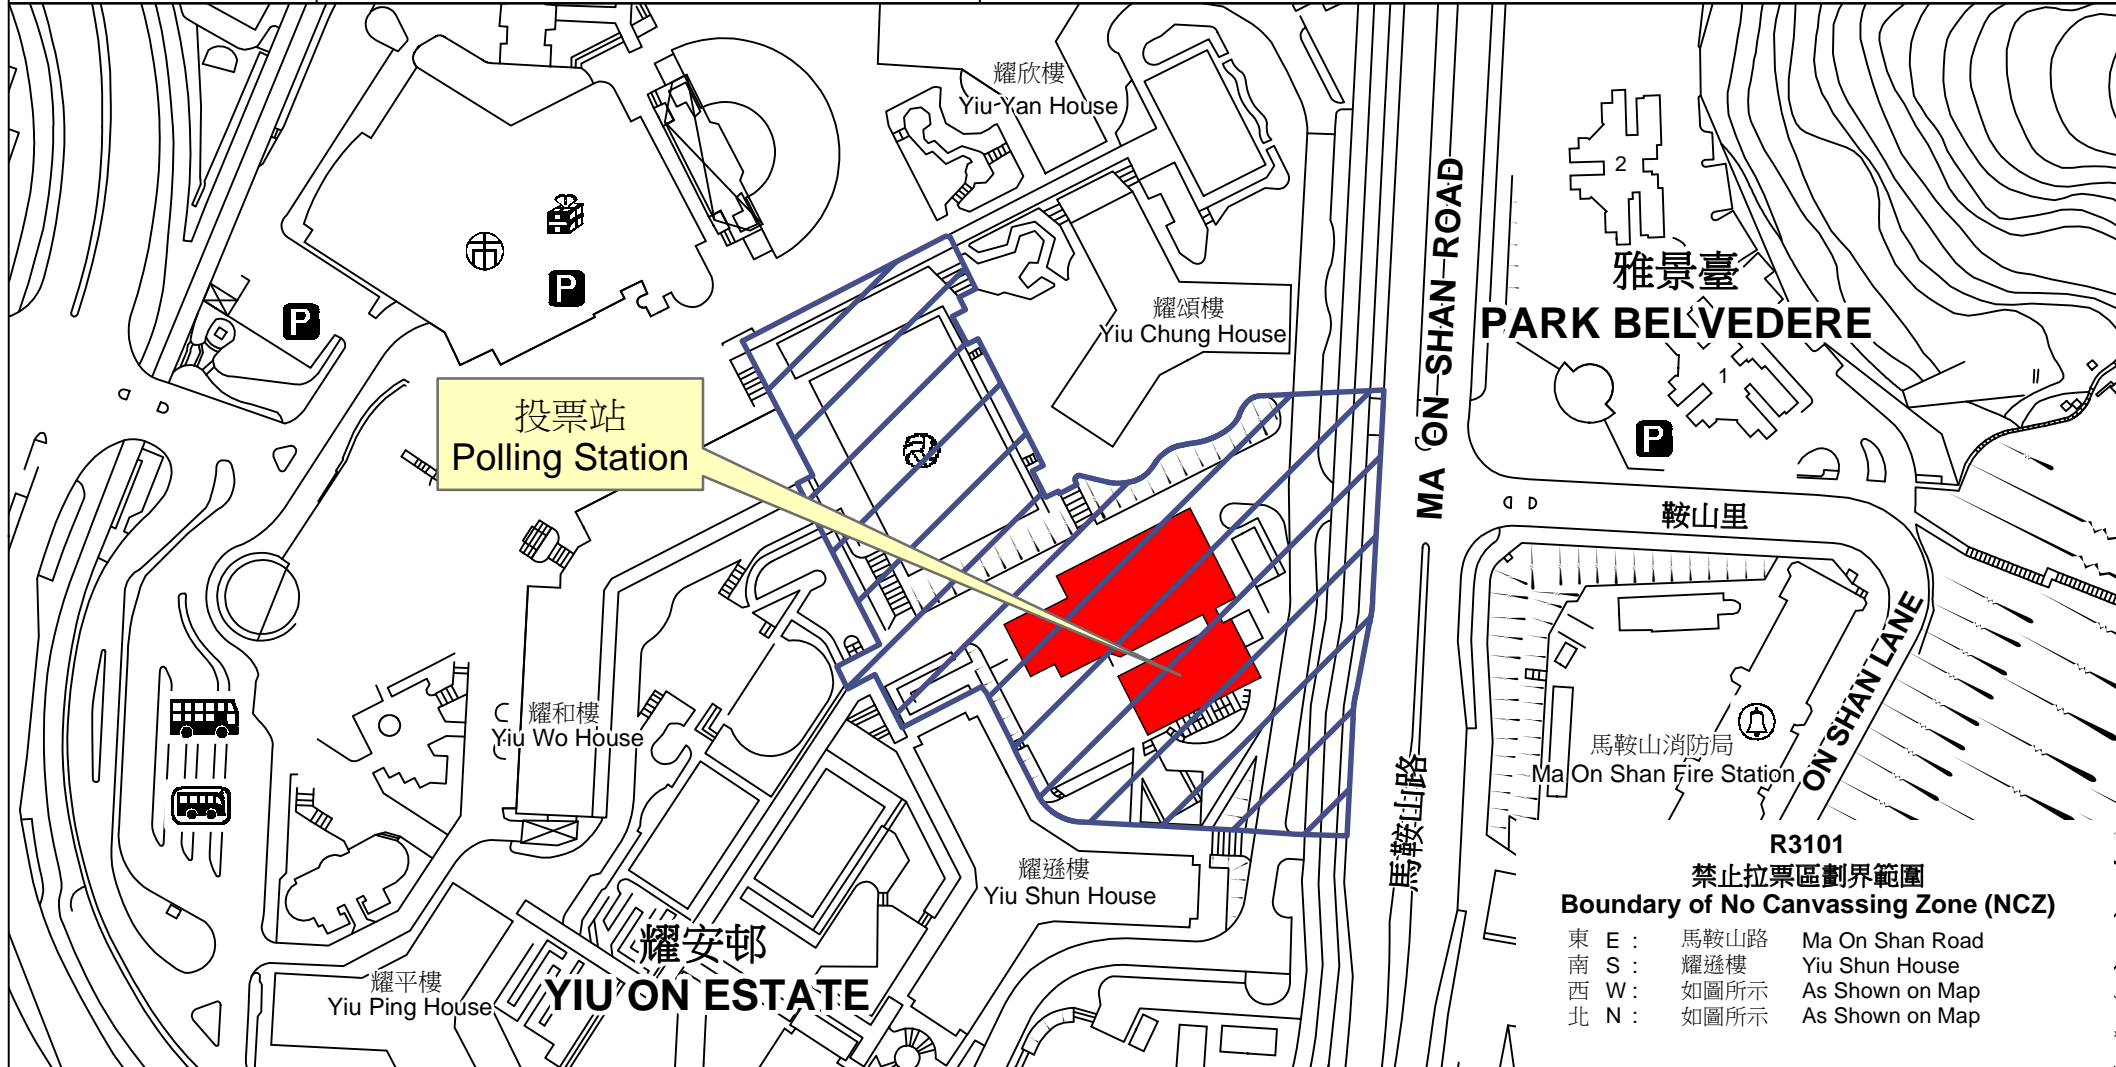

投票站位置圖和禁止拉票區 Polling Station - Location Plan & No Canvassing Zone

投票站編號 Polling Station Code  <b>R3101</b>	2018年立法會補選地方選區編號及名稱 Code & Name of Geographical Constituency for 2018 Legislative Council By-election  <b>LC5                      新界東                      NEW TERRITORIES EAST</b>	名稱及地址 Name & Address  保良局莊啟程小學 新界沙田馬鞍山耀安邨 <b>PLK Chong Kee Ting Primary School</b> Yiu On Estate, Ma On Shan, Sha Tin, New Territories
---	--	--

**R3101  
 禁止拉票區劃界範圍  
 Boundary of No Canvassing Zone (NCZ)**

東 E :	馬鞍山路	Ma On Shan Road
南 S :	耀遜樓	Yiu Shun House
西 W :	如圖所示	As Shown on Map
北 N :	如圖所示	As Shown on Map

 禁止拉票區  
 No Canvassing Zone