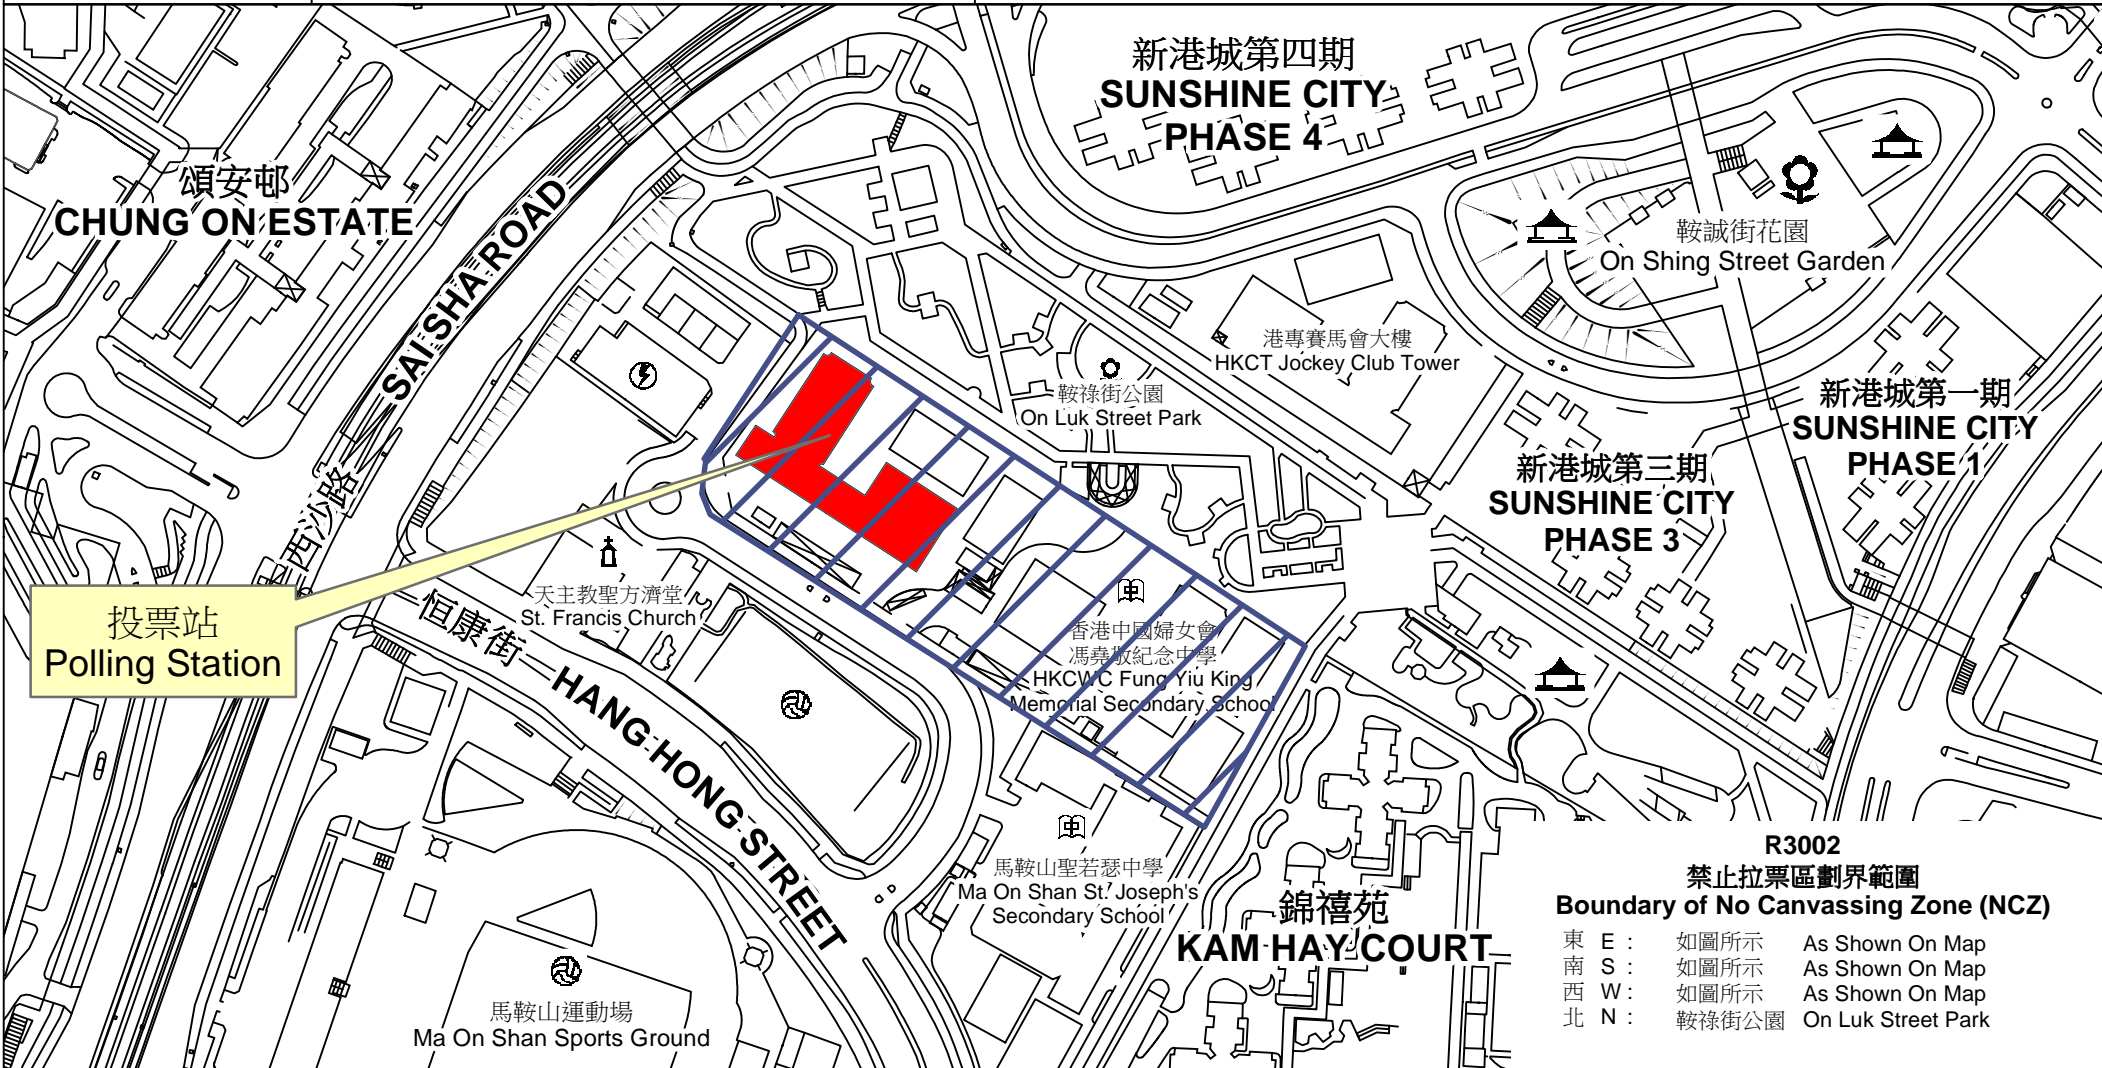

投票站位置圖和禁止拉票區 Polling Station - Location Plan & No Canvassing Zone

投票站編號 Polling Station Code R3002	2018年立法會補選地方選區編號及名稱 Code & Name of Geographical Constituency for 2018 Legislative Council By-election LC5 新界東 NEW TERRITORIES EAST	名稱及地址 Name & Address 曾璧山中學 新界沙田馬鞍山恒光街12號 Tsang Pik Shan Secondary School 12 Hang Kwong Street, Ma On Shan, Sha Tin, New Territories
---	--	---

 禁止拉票區
No Canvassing Zone

R3002
禁止拉票區劃界範圍
Boundary of No Canvassing Zone (NCZ)
 東 E : 如圖所示 As Shown On Map
 南 S : 如圖所示 As Shown On Map
 西 W : 如圖所示 As Shown On Map
 北 N : 鞍祿街公園 On Luk Street Park