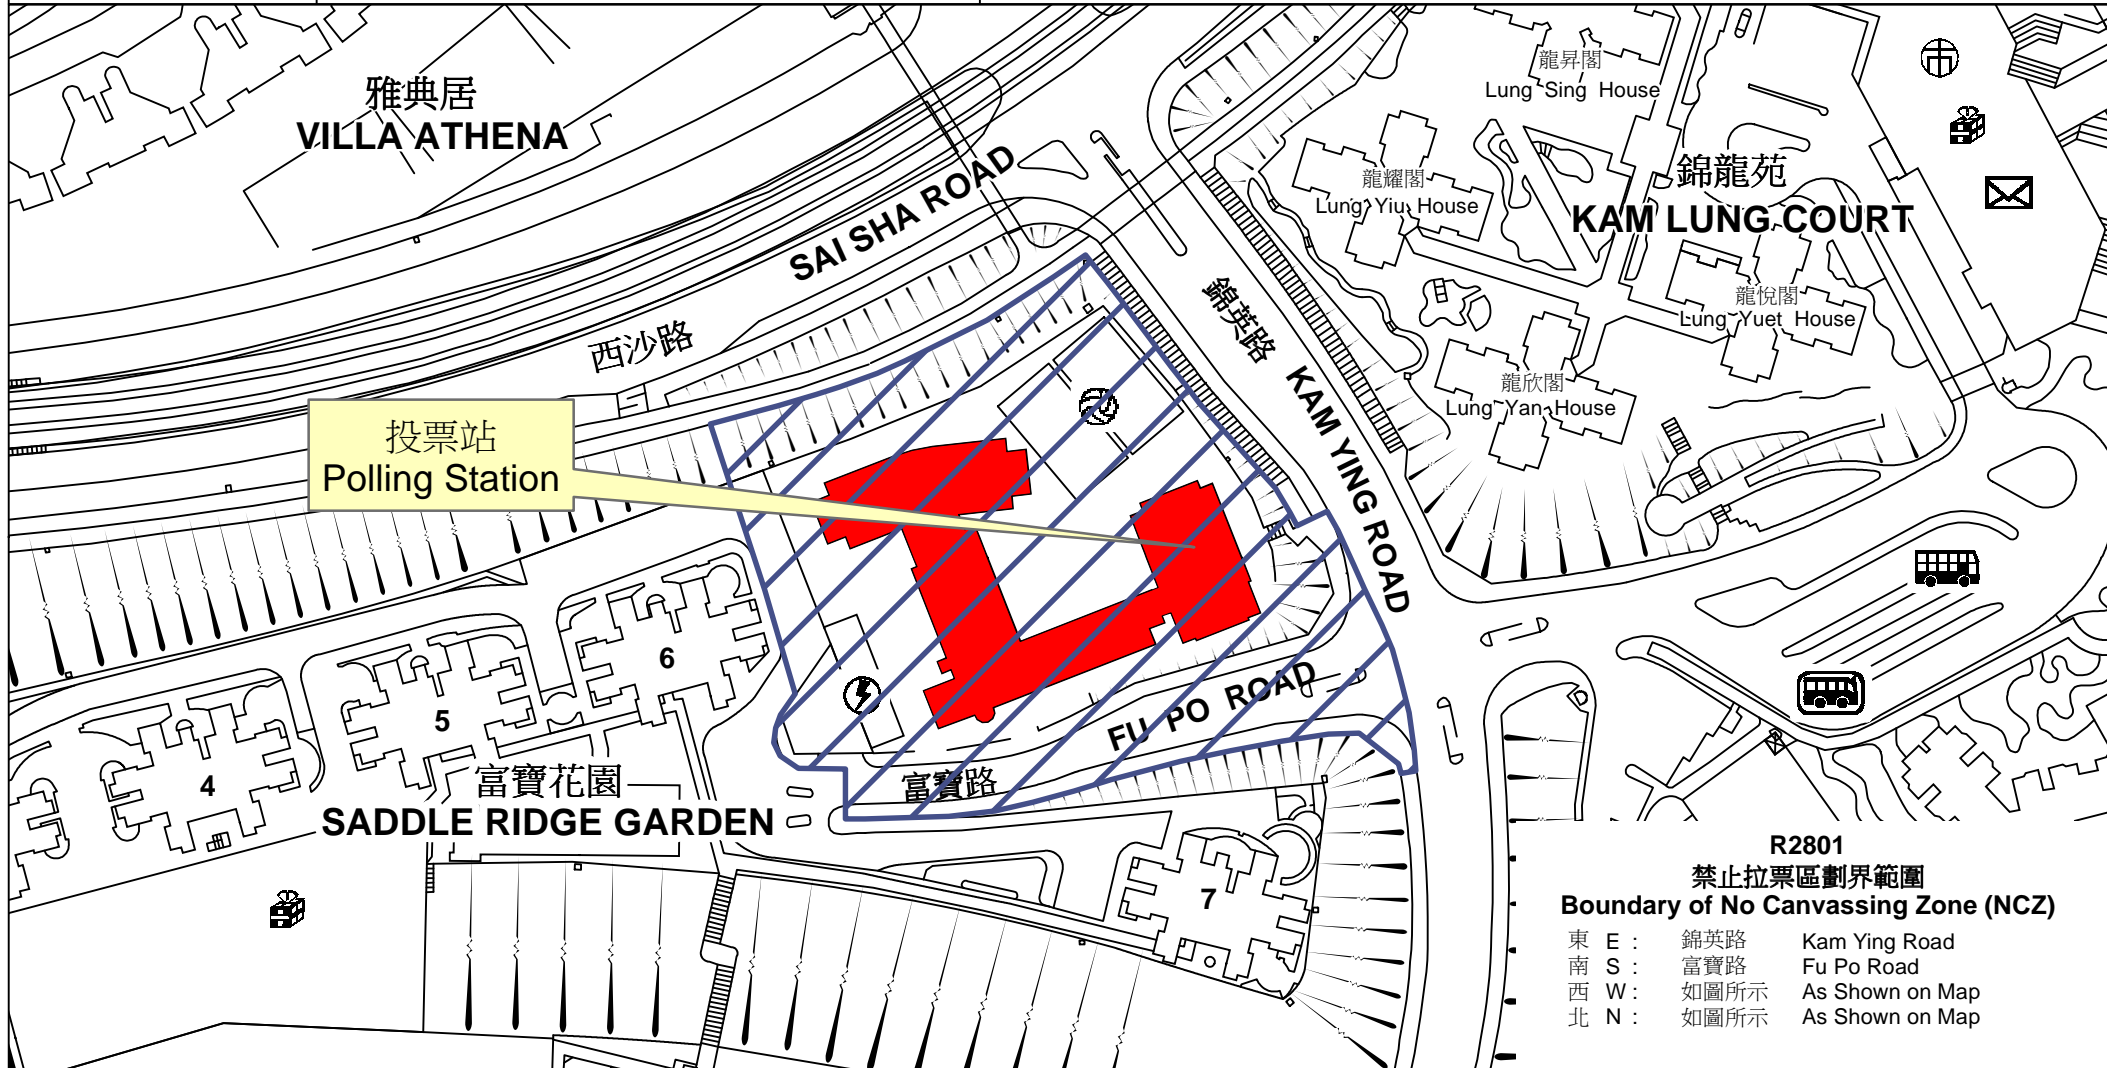

投票站位置圖和禁止拉票區 Polling Station - Location Plan & No Canvassing Zone

投票站編號 Polling Station Code  <b>R2801</b>	2018年立法會補選地方選區編號及名稱 Code & Name of Geographical Constituency for 2018 Legislative Council By-election  <b>LC5 新界東 NEW TERRITORIES EAST</b>	名稱及地址 Name & Address  明愛馬鞍山中學 新界沙田馬鞍山錦英路2號 <b>Caritas Ma On Shan Secondary School</b> 2 Kam Ying Road, Ma On Shan, Sha Tin, New Territories
---	--	---

**R2801**  
**禁止拉票區劃界範圍**  
**Boundary of No Canvassing Zone (NCZ)**

東 E :	錦英路	Kam Ying Road
南 S :	富寶路	Fu Po Road
西 W :	如圖所示	As Shown on Map
北 N :	如圖所示	As Shown on Map

 禁止拉票區  
No Canvassing Zone