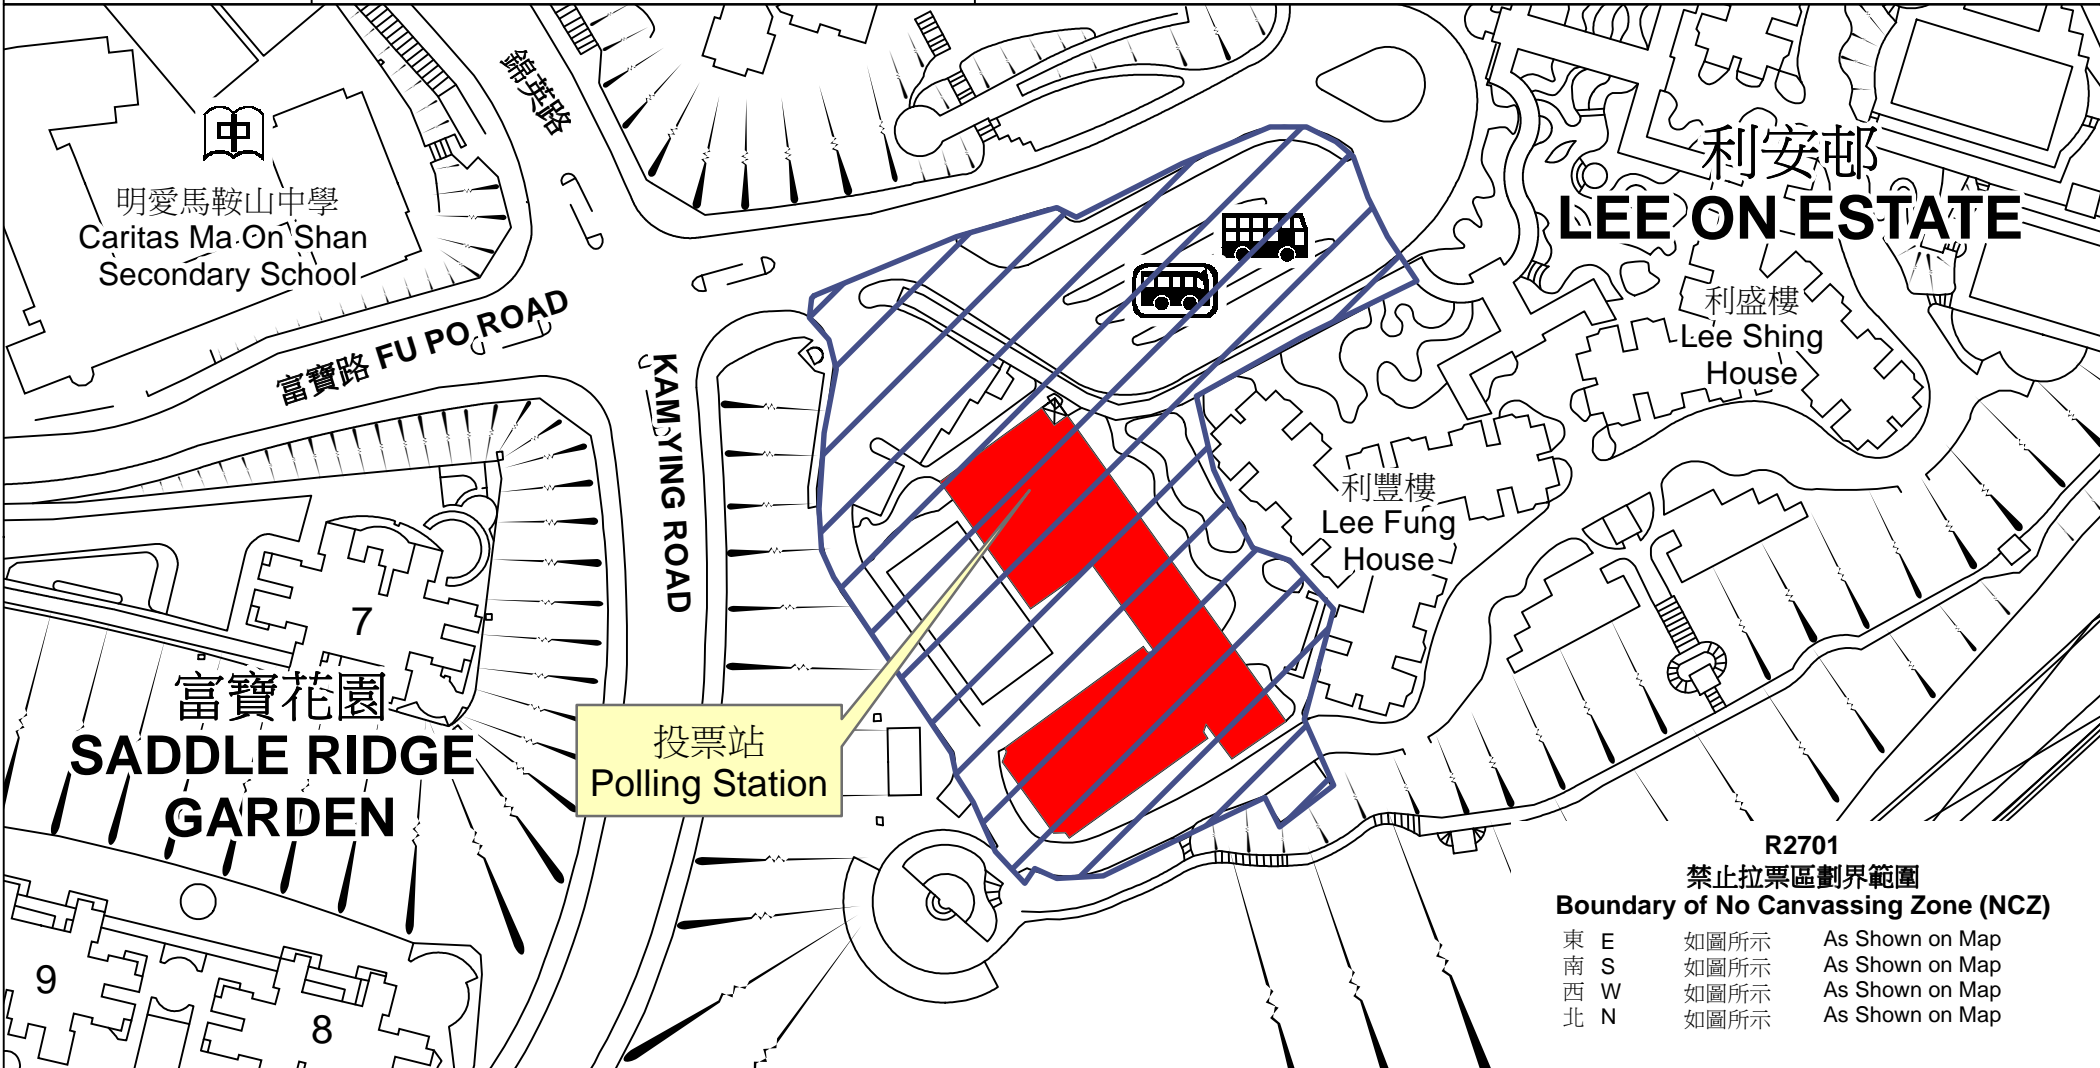

投票站位置圖和禁止拉票區 Polling Station - Location Plan & No Canvassing Zone

投票站編號 Polling Station Code R2701	2018年立法會補選地方選區編號及名稱 Code & Name of Geographical Constituency for 2018 Legislative Council By-election LC5 新界東 NEW TERRITORIES EAST	名稱及地址 Name & Address 馬鞍山靈糧小學 新界沙田馬鞍山利安邨 Ma On Shan Ling Liang Primary School Lee On Estate, Ma On Shan, Sha Tin, New Territories
---	--	--

 禁止拉票區
No Canvassing Zone

R2701
禁止拉票區劃界範圍
Boundary of No Canvassing Zone (NCZ)

東 E	如圖所示	As Shown on Map
南 S	如圖所示	As Shown on Map
西 W	如圖所示	As Shown on Map
北 N	如圖所示	As Shown on Map