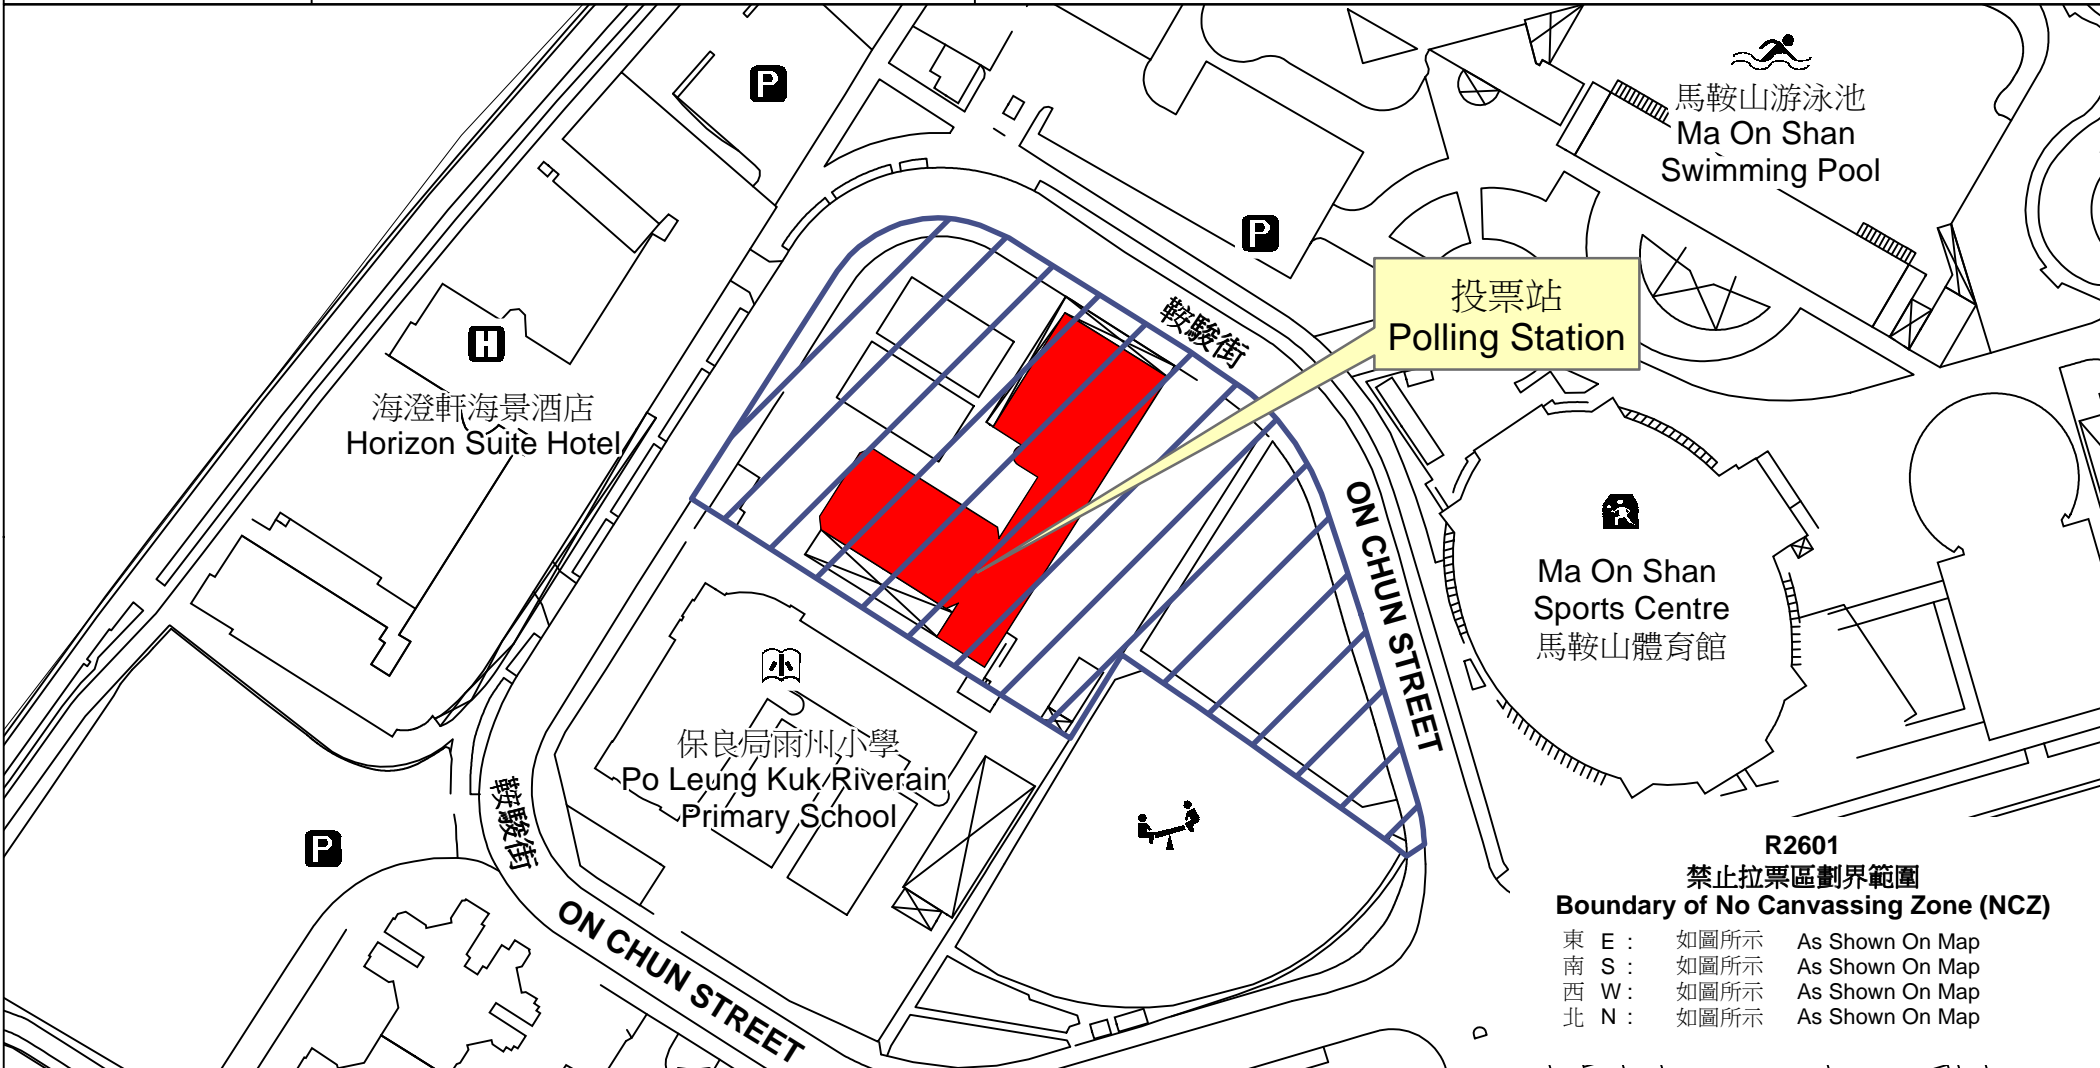

投票站位置圖和禁止拉票區 Polling Station - Location Plan & No Canvassing Zone

投票站編號 Polling Station Code	2018年立法會補選地方選區編號及名稱 Code & Name of Geographical Constituency for 2018 Legislative Council By-election	名稱及地址 Name & Address
<p>R2601</p>	<p>LC5 新界東 NEW TERRITORIES EAST</p>	<p>香港道教聯合會純陽小學 新界沙田馬鞍山鞍駿街30號 Hong Kong Taoist Association Shun Yeung Primary School 30 On Chun Street, Ma On Shan, Sha Tin, New Territories</p>

R2601
禁止拉票區劃界範圍
Boundary of No Canvassing Zone (NCZ)

東 E :	如圖所示	As Shown On Map
南 S :	如圖所示	As Shown On Map
西 W :	如圖所示	As Shown On Map
北 N :	如圖所示	As Shown On Map

 禁止拉票區
No Canvassing Zone