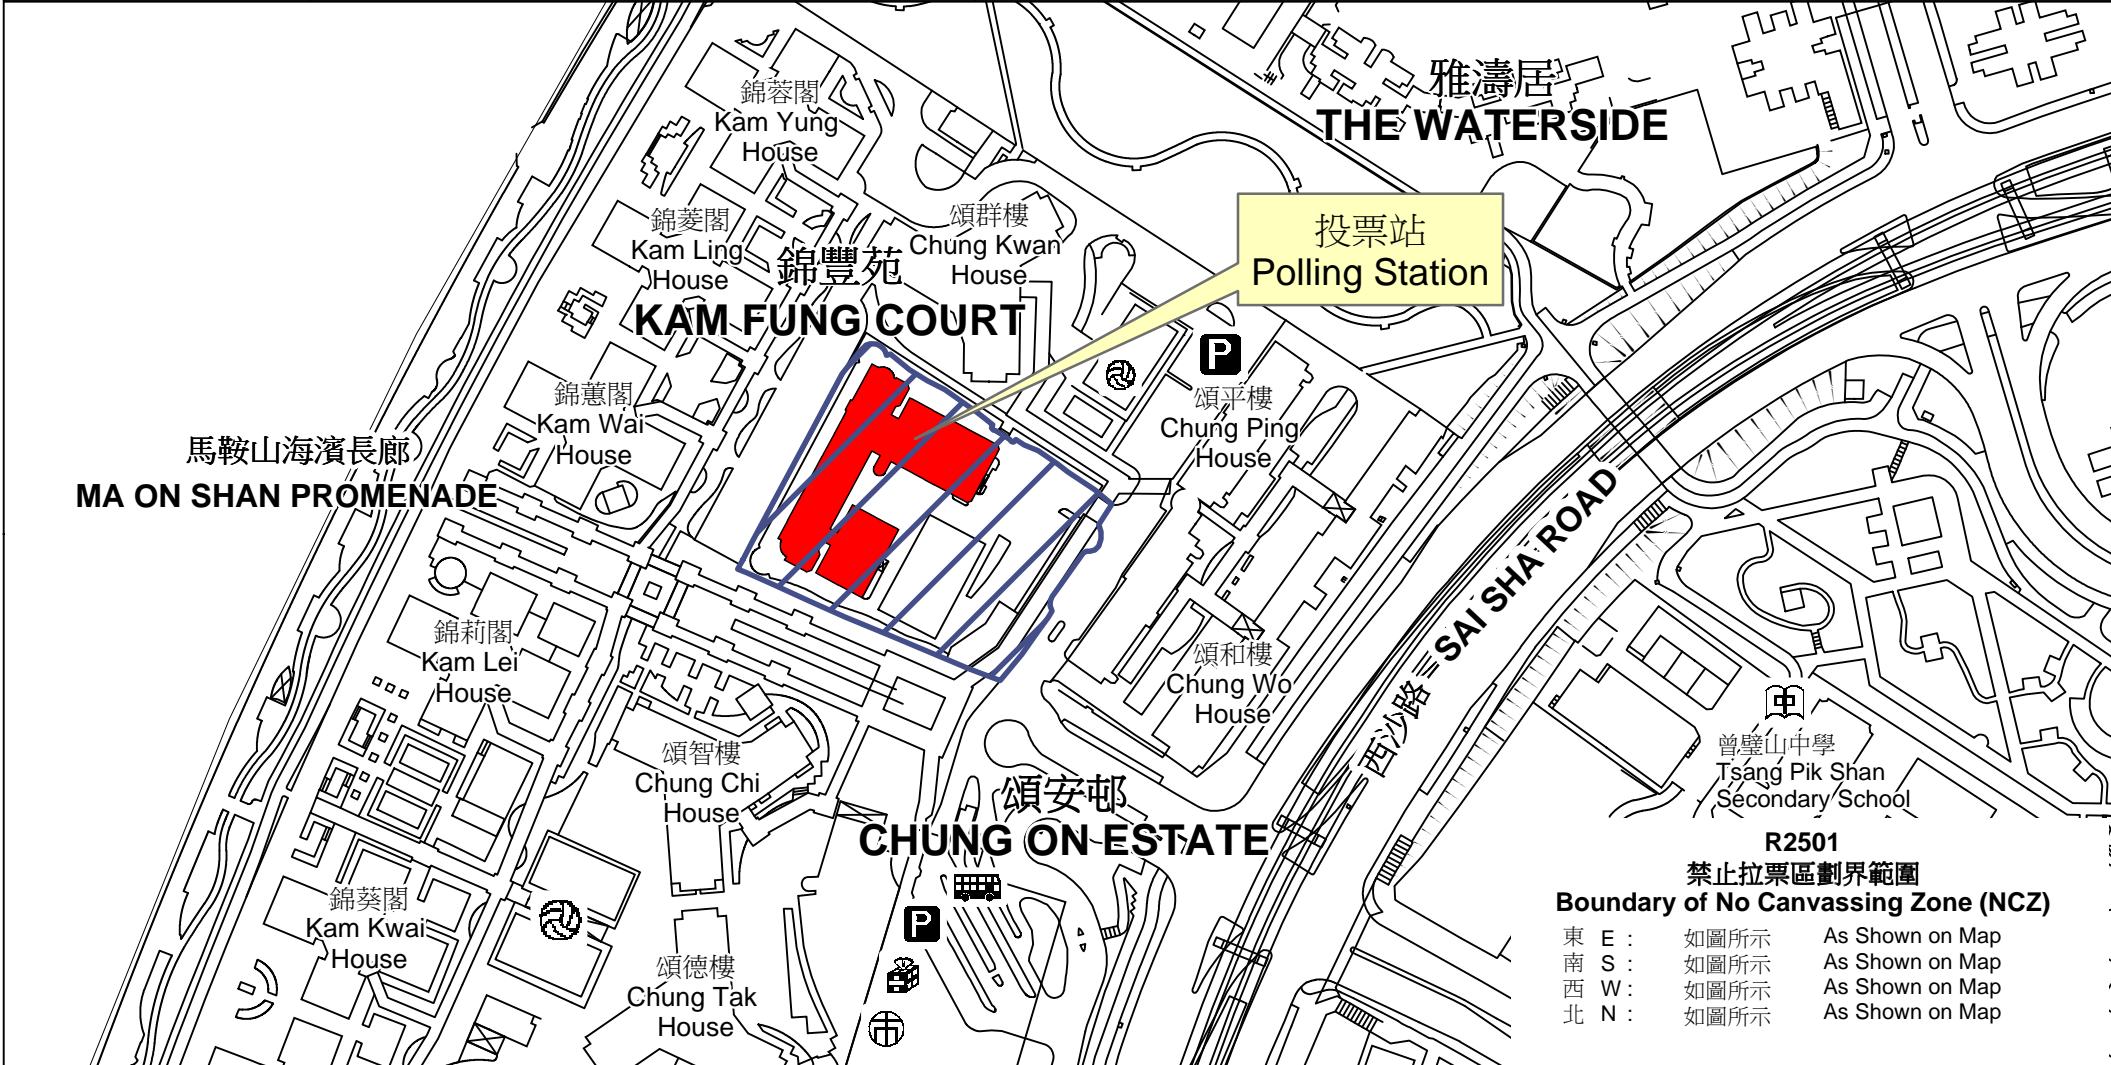

投票站位置圖和禁止拉票區 Polling Station - Location Plan & No Canvassing Zone

投票站編號 Polling Station Code R2501	2018年立法會補選地方選區編號及名稱 Code & Name of Geographical Constituency for 2018 Legislative Council By-election LC5 新界東 NEW TERRITORIES EAST	名稱及地址 Name & Address 香港中文大學校友會聯會陳震夏中學 新界沙田馬鞍山西沙路632號頌安邨 CUHKFAA Chan Chun Ha Secondary School 632 Sai Sha Road, Chung On Estate, Ma On Shan, Sha Tin, New Territories
---	--	---

**R2501
 禁止拉票區劃界範圍
 Boundary of No Canvassing Zone (NCZ)**

東 E :	如圖所示	As Shown on Map
南 S :	如圖所示	As Shown on Map
西 W :	如圖所示	As Shown on Map
北 N :	如圖所示	As Shown on Map

 禁止拉票區
 No Canvassing Zone