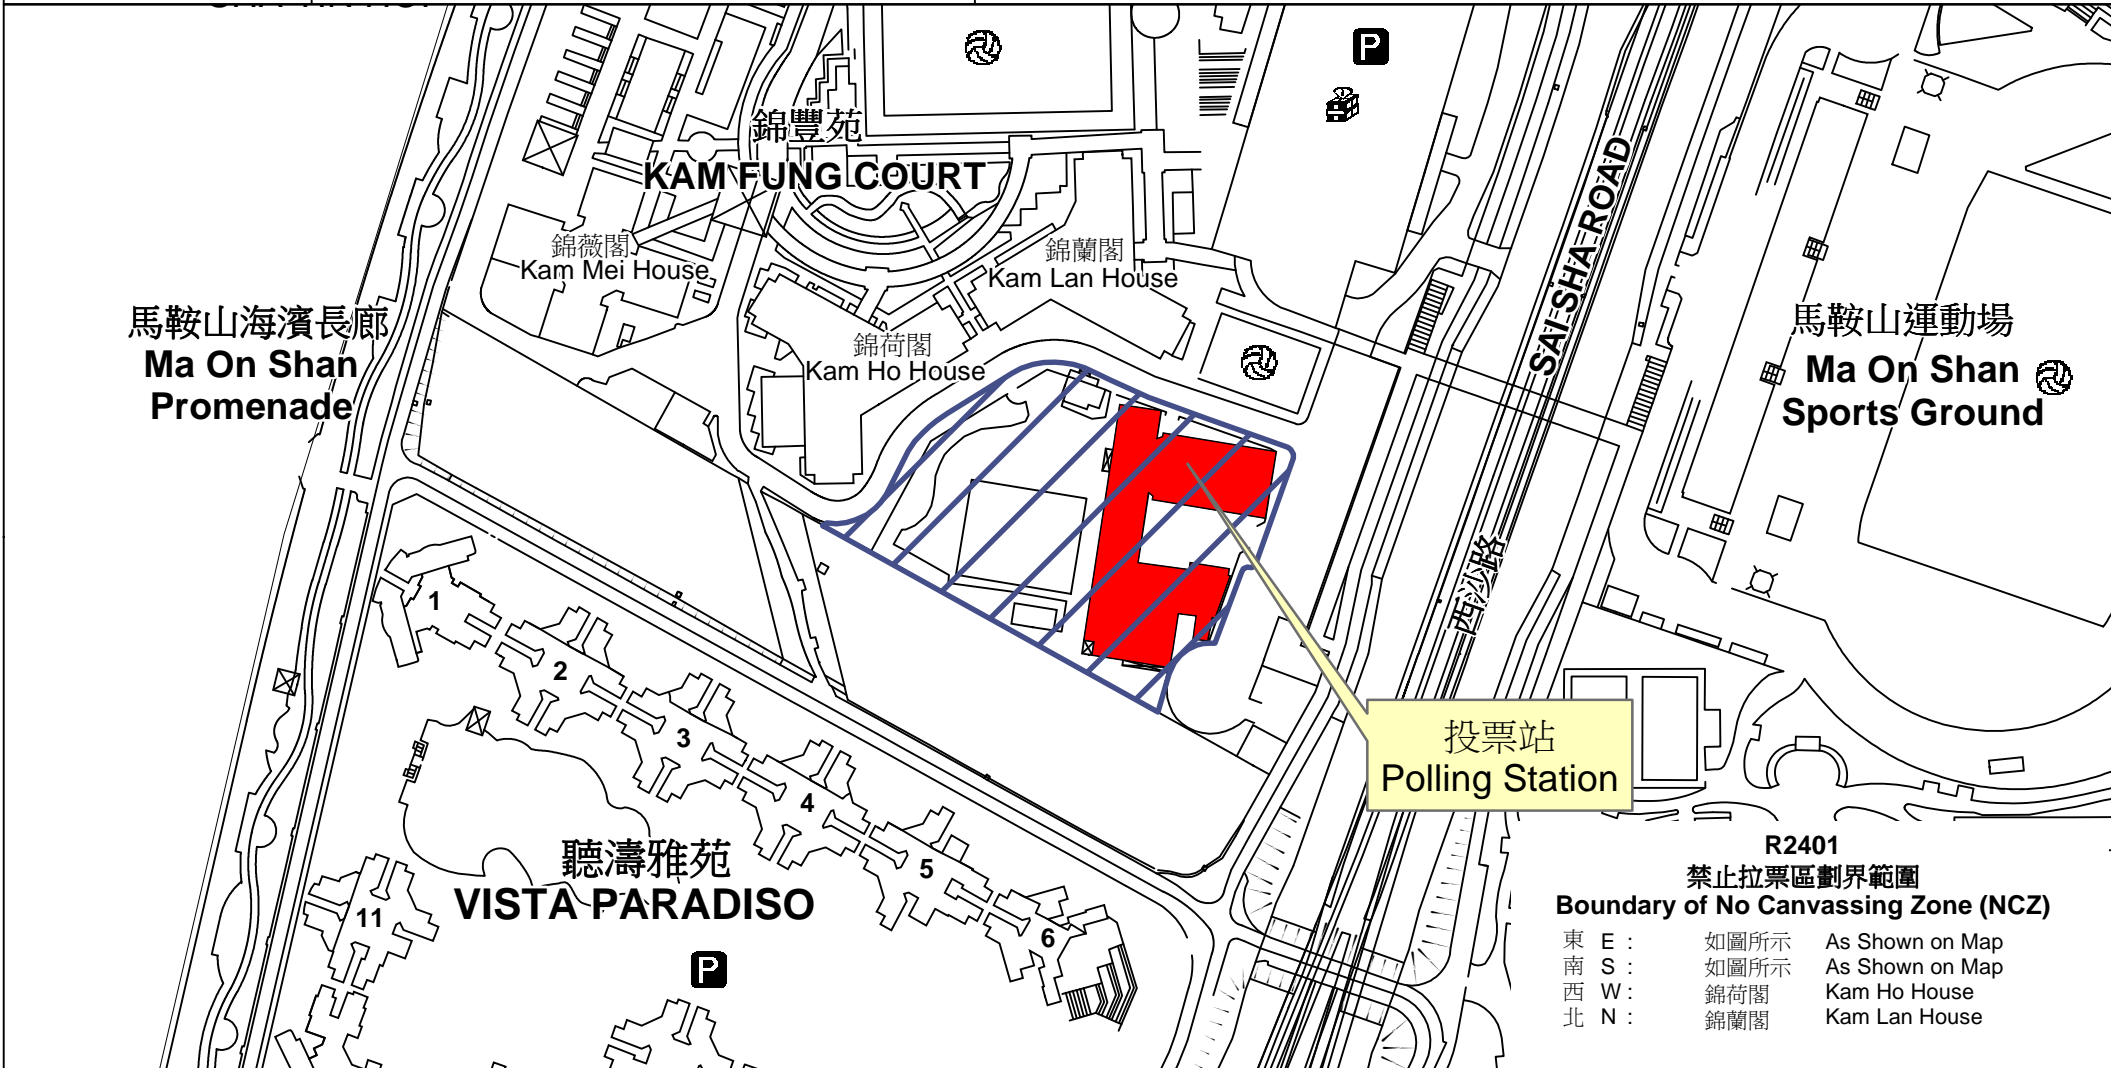

投票站位置圖和禁止拉票區 Polling Station - Location Plan & No Canvassing Zone

<p>投票站編號 Polling Station Code</p> <p>R2401</p>	<p>2018年立法會補選地方選區編號及名稱 Code & Name of Geographical Constituency for 2018 Legislative Council By-election</p> <p>LC5 新界東 NEW TERRITORIES EAST</p>	<p>名稱及地址 Name & Address</p> <p>宣道會台山陳元喜小學 新界沙田馬鞍山頌安邨 Christian Alliance Toi Shan H. C. Chan Primary School Chung On Estate, Ma On Shan, Sha Tin, New Territories</p>
---	--	--

R2401
禁止拉票區劃界範圍
Boundary of No Canvassing Zone (NCZ)

東 E :	如圖所示	As Shown on Map
南 S :	如圖所示	As Shown on Map
西 W :	錦荷閣	Kam Ho House
北 N :	錦蘭閣	Kam Lan House

 禁止拉票區
No Canvassing Zone