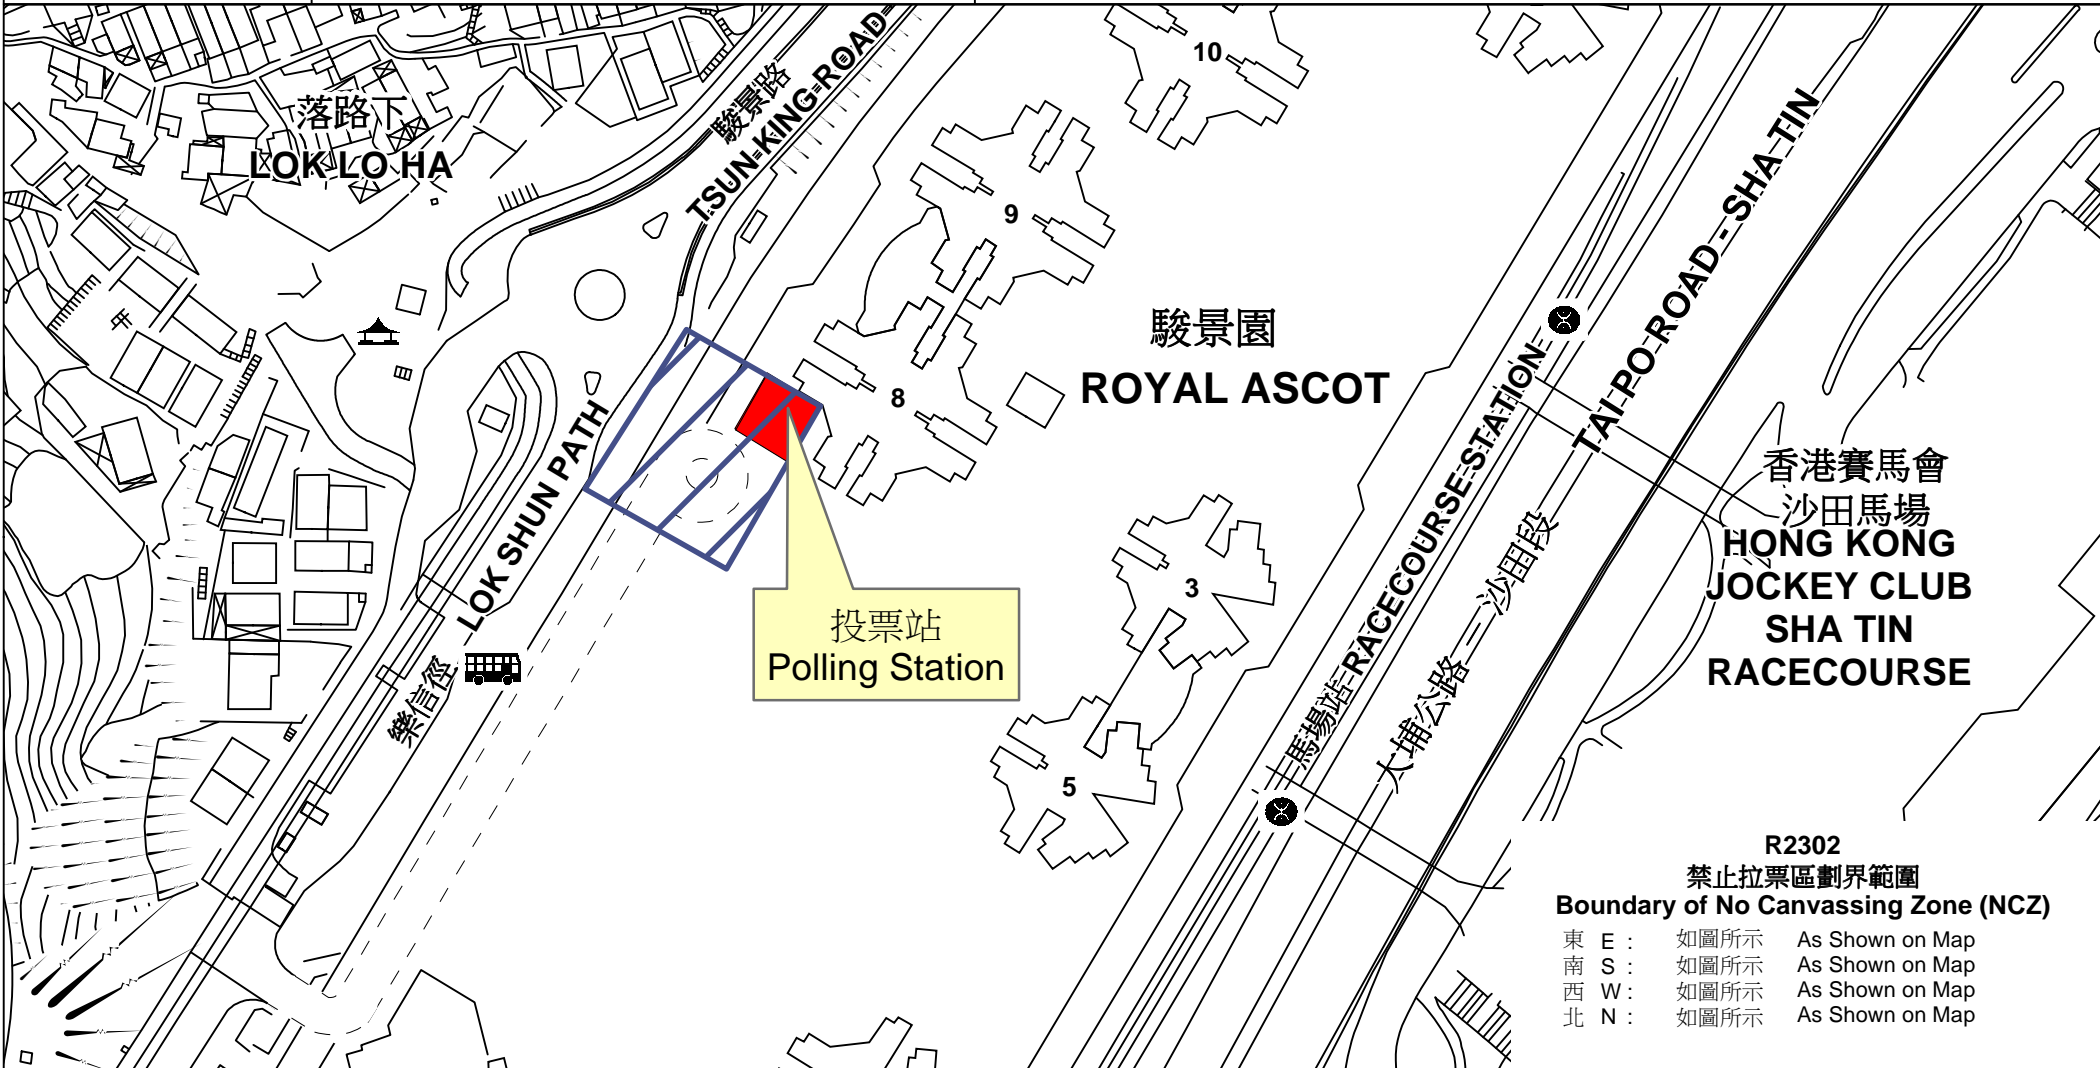

投票站位置圖和禁止拉票區 Polling Station - Location Plan & No Canvassing Zone

投票站編號 Polling Station Code	2018年立法會補選地方選區編號及名稱 Code & Name of Geographical Constituency for 2018 Legislative Council By-election	名稱及地址 Name & Address
R2302	LC5 新界東 NEW TERRITORIES EAST	仁愛堂香港台山商會長者活動中心 新界沙田火炭駿景園駿景路1號地下 Yan Oi Tong H.K. Toi Shan Association Elderly Centre G/F, 1 Tsun King Road, Royal Ascot, Fo Tan, Sha Tin, New Territories

R2302
禁止拉票區劃界範圍
Boundary of No Canvassing Zone (NCZ)

東 E :	如圖所示	As Shown on Map
南 S :	如圖所示	As Shown on Map
西 W :	如圖所示	As Shown on Map
北 N :	如圖所示	As Shown on Map

 禁止拉票區
No Canvassing Zone