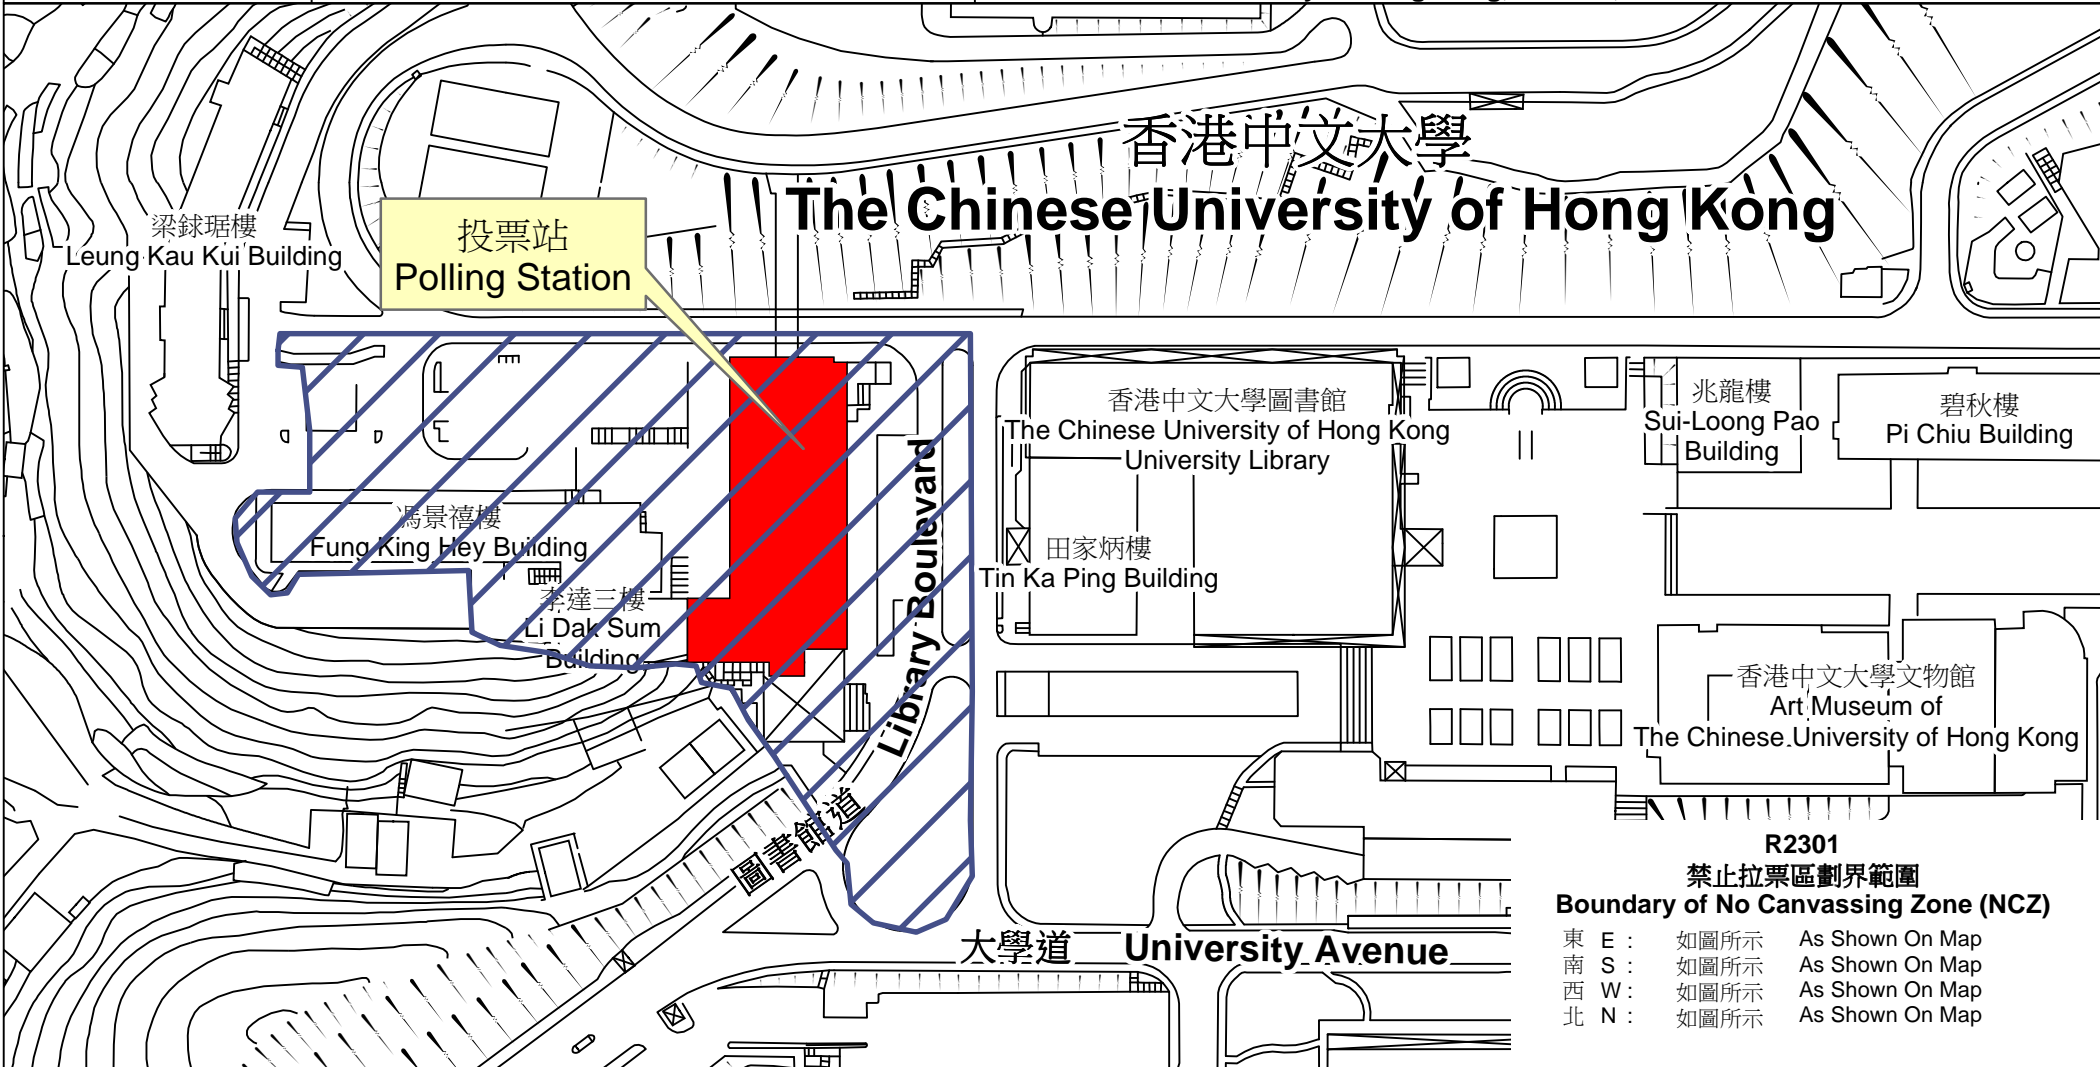

投票站位置圖和禁止拉票區 Polling Station - Location Plan & No Canvassing Zone

投票站編號 Polling Station Code R2301	2018年立法會補選地方選區編號及名稱 Code & Name of Geographical Constituency for 2018 Legislative Council By-election LC5 新界東 NEW TERRITORIES EAST	名稱及地址 Name & Address 香港中文大學李兆基樓一樓6號演講廳 新界沙田香港中文大學李兆基樓一樓6號演講廳 Lecture Theatre 6, 1st Floor, Lee Shau Kee Building, The Chinese University of Hong Kong Lecture Theatre 6, 1st Floor, Lee Shau Kee Building, The Chinese University of Hong Kong, Sha Tin, New Territories
---	--	---

 禁止拉票區
No Canvassing Zone