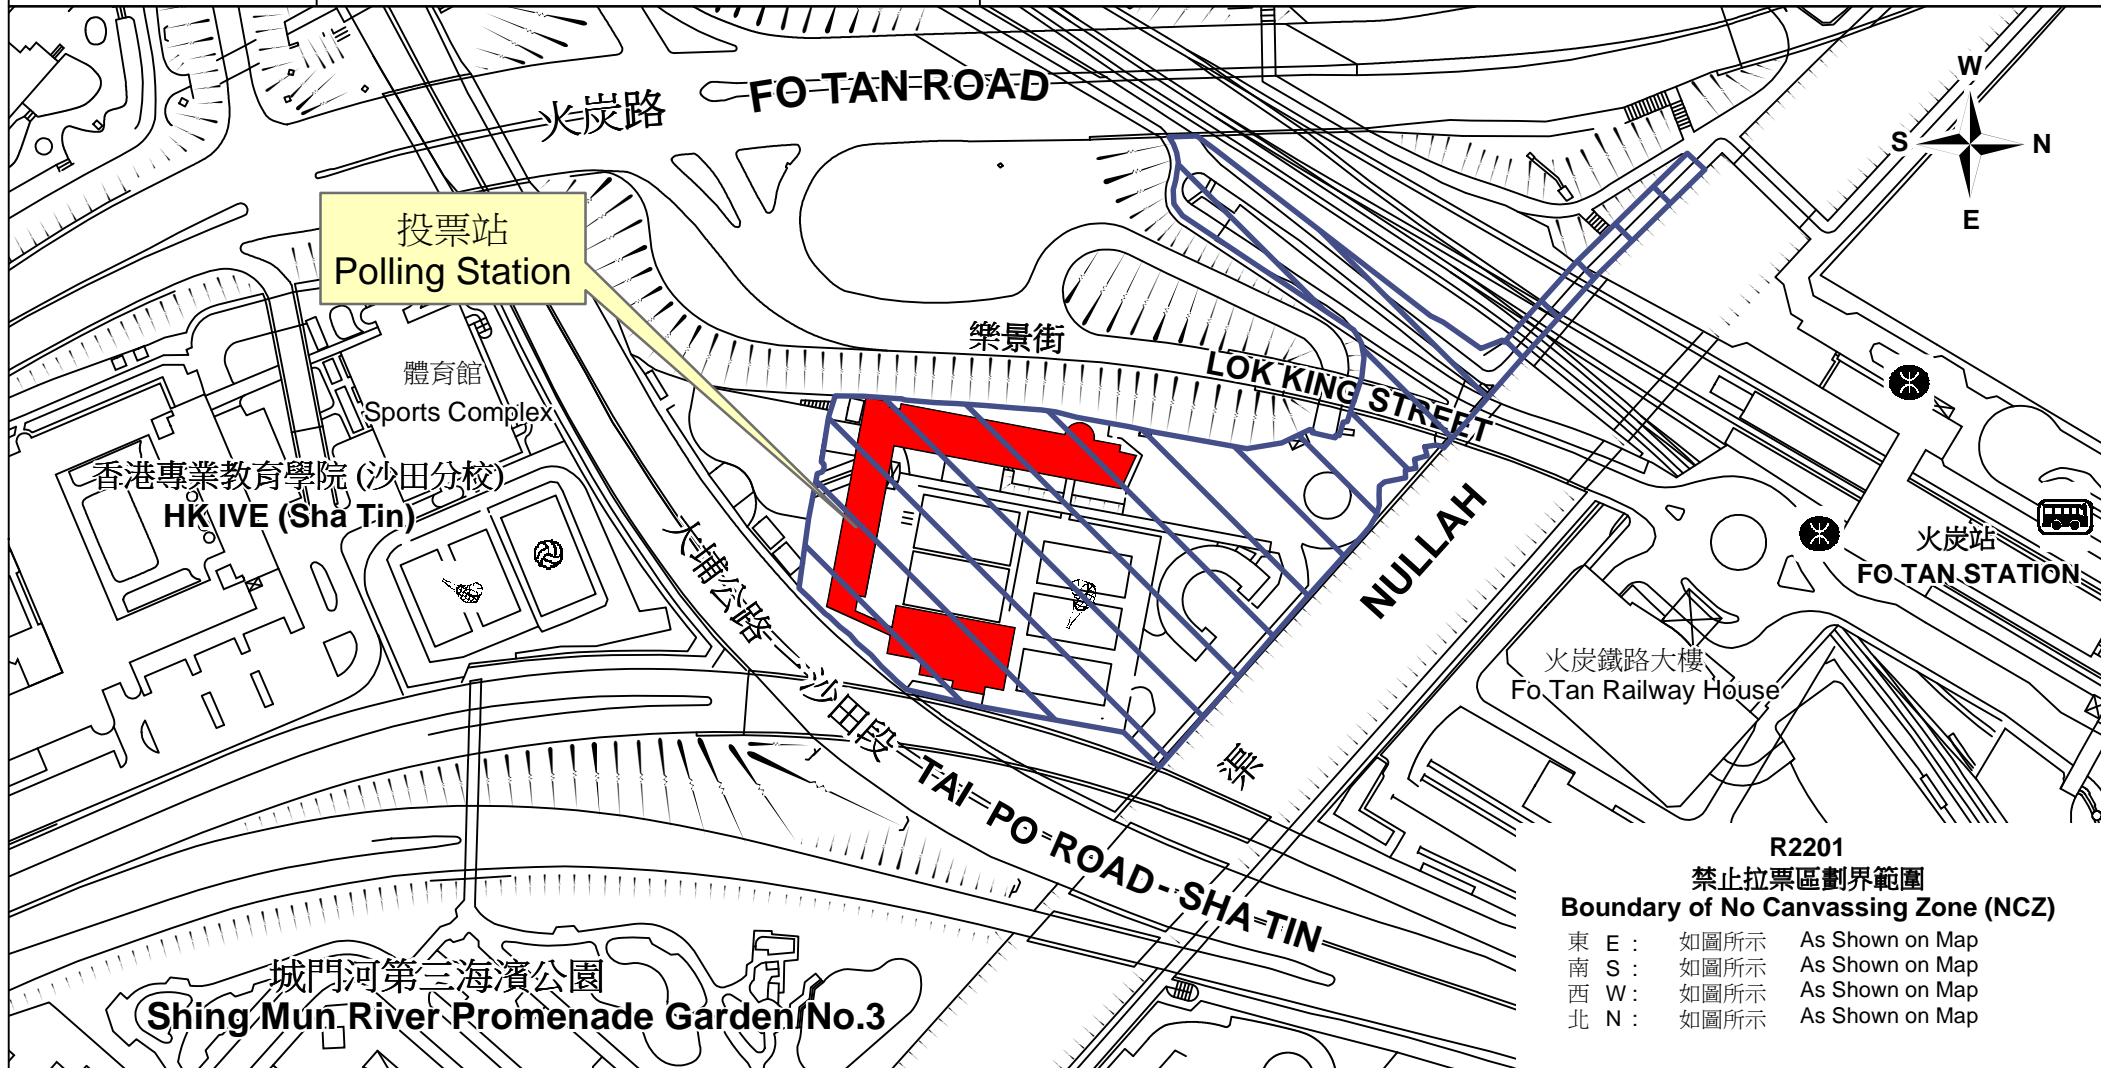

投票站位置圖和禁止拉票區 Polling Station - Location Plan & No Canvassing Zone

投票站編號 Polling Station Code	2018年立法會補選地方選區編號及名稱 Code & Name of Geographical Constituency for 2018 Legislative Council By-election	名稱及地址 Name & Address
R2201	LC5 新界東 NEW TERRITORIES EAST	賽馬會體藝中學 新界沙田火炭樂景街5至7號 Jockey Club Ti-I College 5-7 Lok King Street, Fo Tan, Sha Tin, New Territories

R2201
禁止拉票區劃界範圍
Boundary of No Canvassing Zone (NCZ)

東 E :	如圖所示	As Shown on Map
南 S :	如圖所示	As Shown on Map
西 W :	如圖所示	As Shown on Map
北 N :	如圖所示	As Shown on Map

 禁止拉票區
No Canvassing Zone