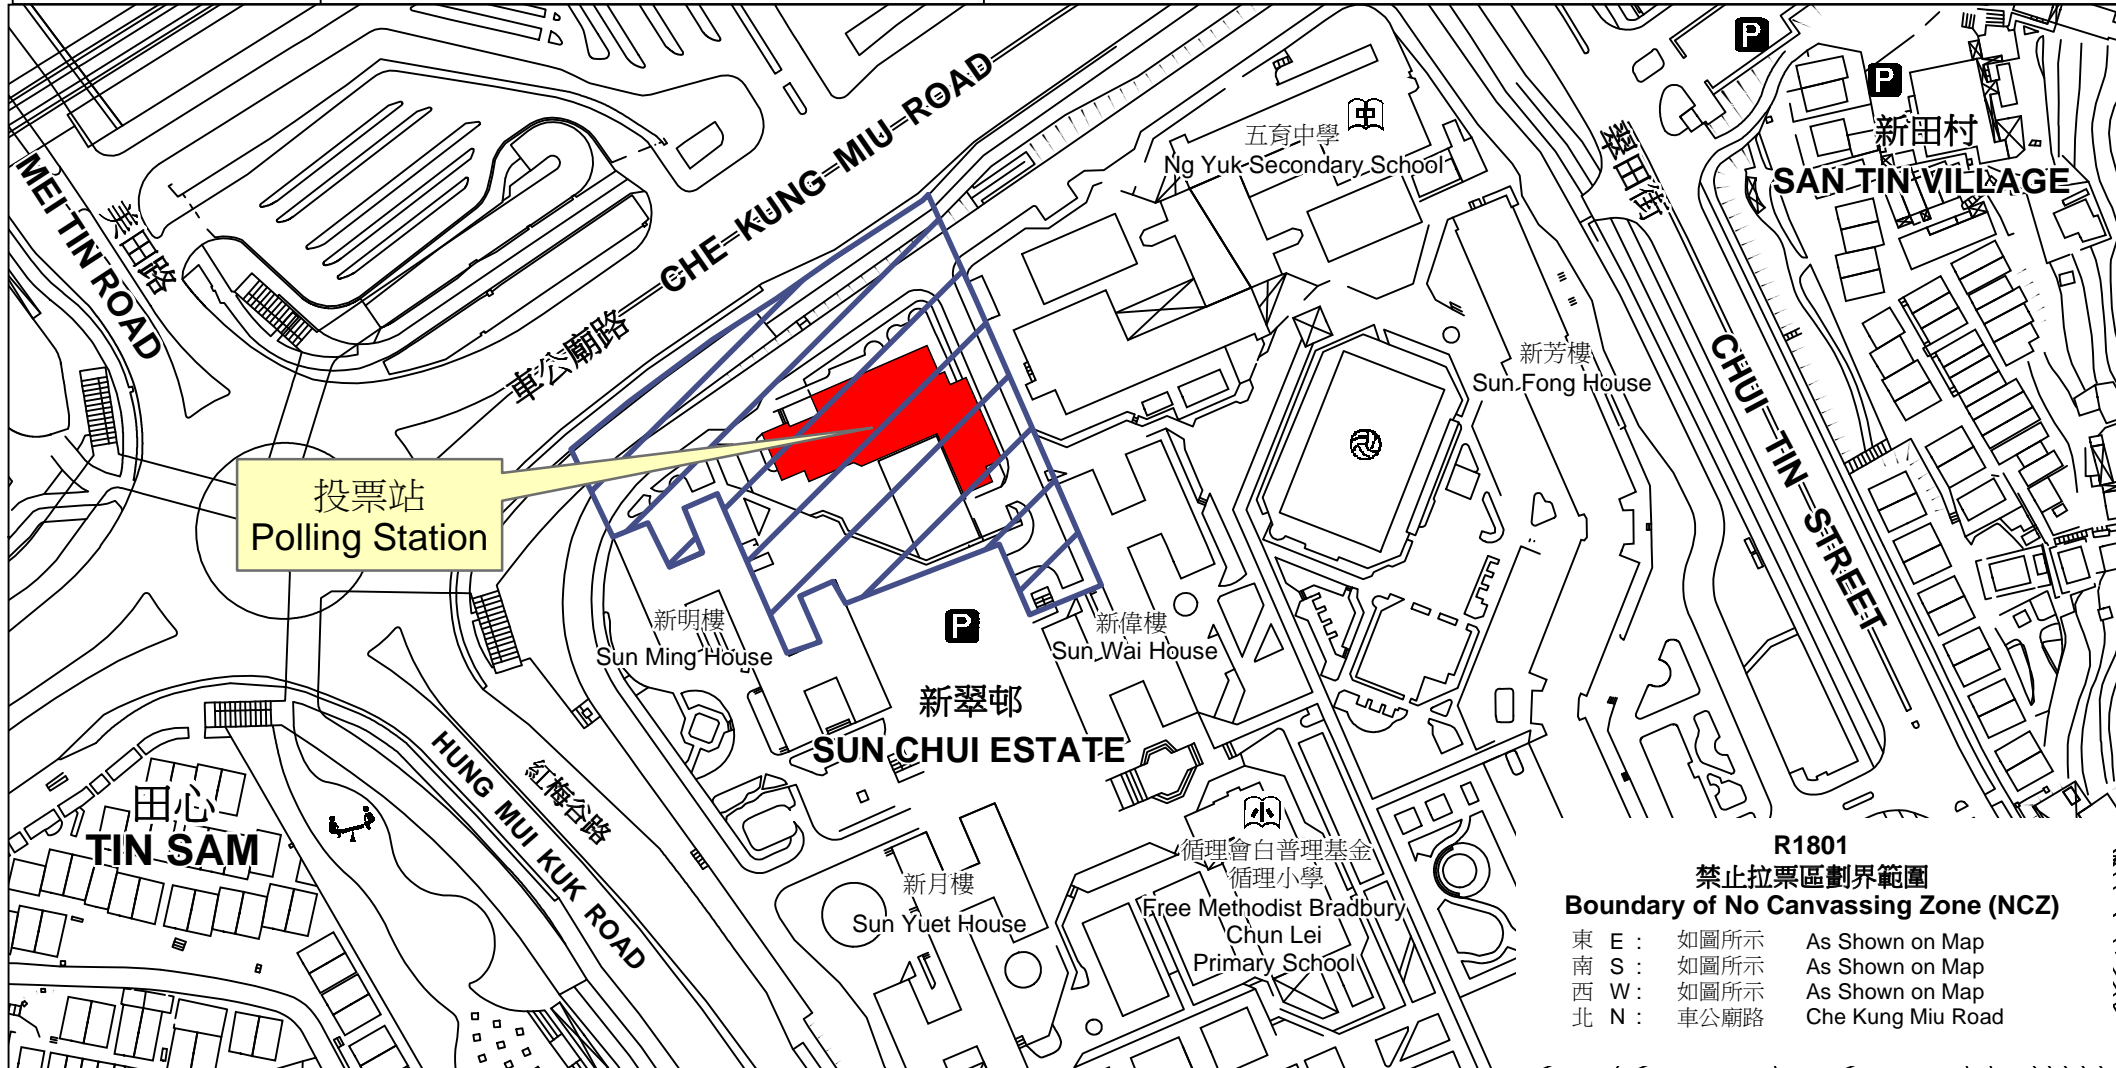

投票站位置圖和禁止拉票區 Polling Station - Location Plan & No Canvassing Zone

投票站編號 Polling Station Code	2018年立法會補選地方選區編號及名稱 Code & Name of Geographical Constituency for 2018 Legislative Council By-election	名稱及地址 Name & Address
R1801	LC5 新界東 NEW TERRITORIES EAST	東莞工商總會張煌偉小學 新界沙田翠田街2號新翠邨 GCCITKD Cheong Wong Wai Primary School 2 Chui Tin Street, Sun Chui Estate, Sha Tin, New Territories

R1801
禁止拉票區劃界範圍
Boundary of No Canvassing Zone (NCZ)

東 E :	如圖所示	As Shown on Map
南 S :	如圖所示	As Shown on Map
西 W :	如圖所示	As Shown on Map
北 N :	車公廟路	Che Kung Miu Road

 禁止拉票區
No Canvassing Zone