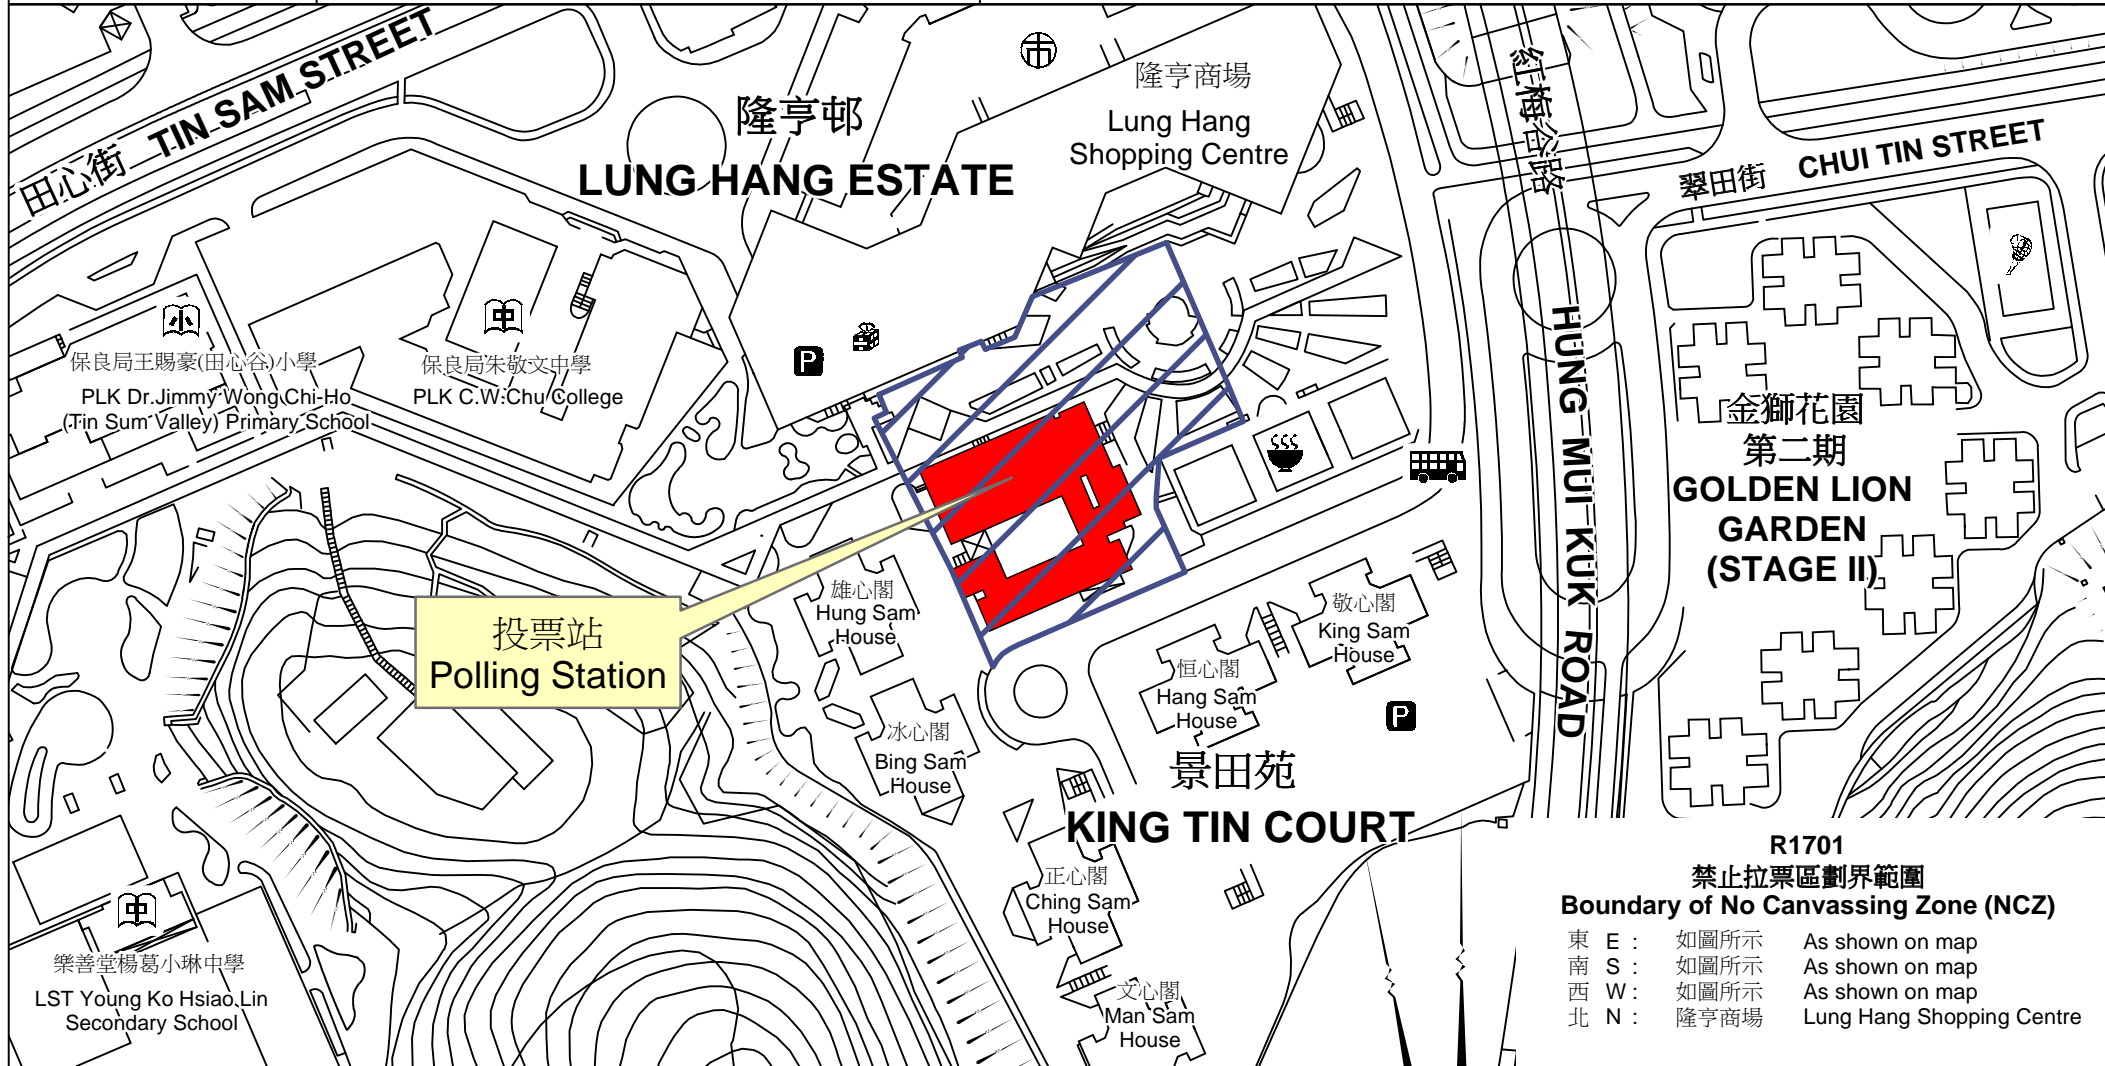

# 投票站位置圖和禁止拉票區 Polling Station - Location Plan & No Canvassing Zone

| 投票站編號<br>Polling Station Code | 2018年立法會補選地方選區編號及名稱<br>Code & Name of Geographical Constituency<br>for 2018 Legislative Council By-election | 名稱及地址<br>Name & Address   |
|-------------------------------|---|---|
| <b>R1701</b>                  | <b>LC5</b><br>新界東<br><b>NEW TERRITORIES EAST</b>  | 隆亨社區中心<br>新界沙田隆亨邨<br><b>Lung Hang Estate Community Centre</b><br>Lung Hang Estate, Sha Tin, New Territories |

 禁止拉票區  
No Canvassing Zone