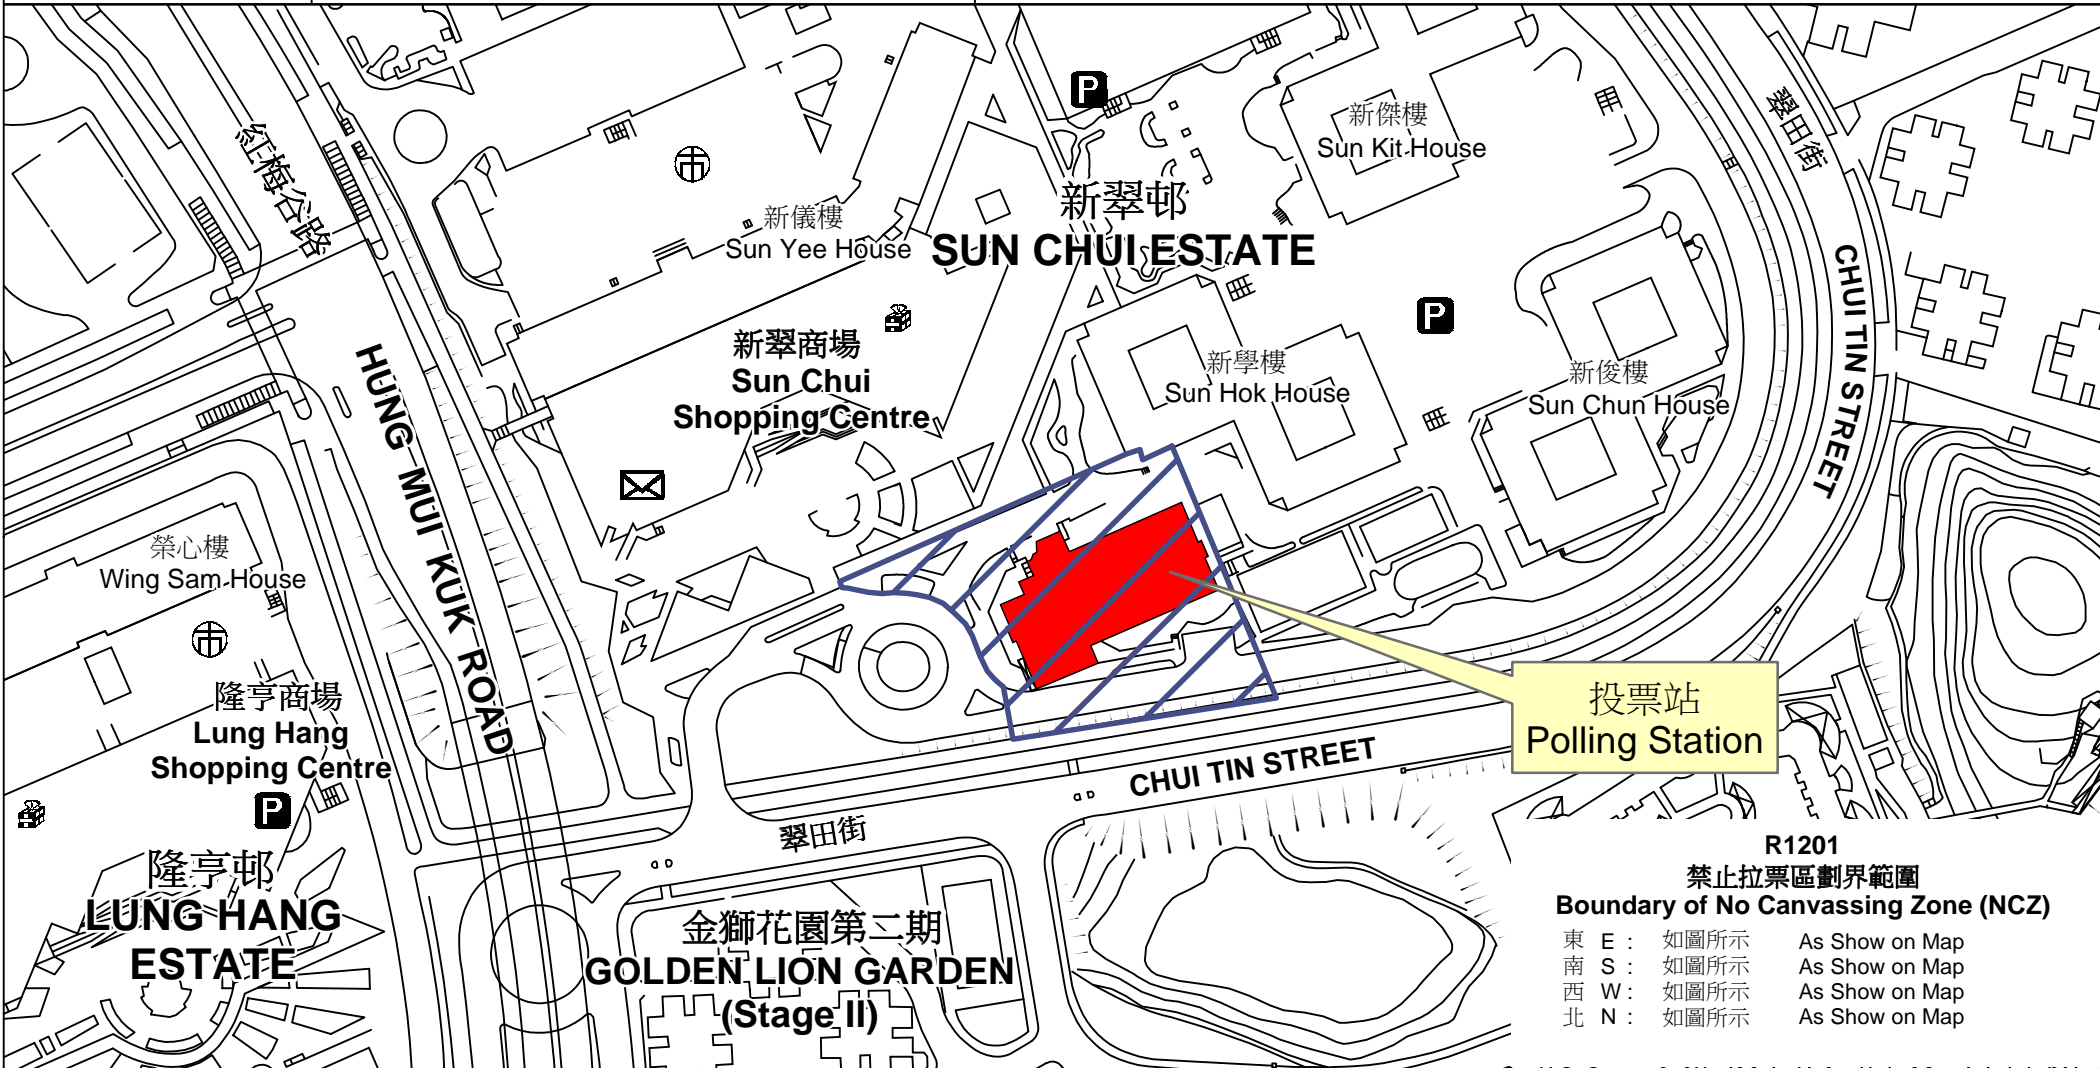

投票站位置圖和禁止拉票區 Polling Station - Location Plan & No Canvassing Zone

投票站編號 Polling Station Code	2018年立法會補選地方選區編號及名稱 Code & Name of Geographical Constituency for 2018 Legislative Council By-election	名稱及地址 Name & Address
R1201	LC5 新界東 NEW TERRITORIES EAST	九龍城浸信會禧年(恩平)小學 新界沙田大圍新翠邨第2期校舍 Kowloon City Baptist Church Hay Nien (Yan Ping) Primary School Phase 2, Sun Chui Estate, Tai Wai, Sha Tin, New Territories

投票站
Polling Station

R1201
禁止拉票區劃界範圍
Boundary of No Canvassing Zone (NCZ)
東 E : 如圖所示 As Show on Map
南 S : 如圖所示 As Show on Map
西 W : 如圖所示 As Show on Map
北 N : 如圖所示 As Show on Map

 禁止拉票區
No Canvassing Zone