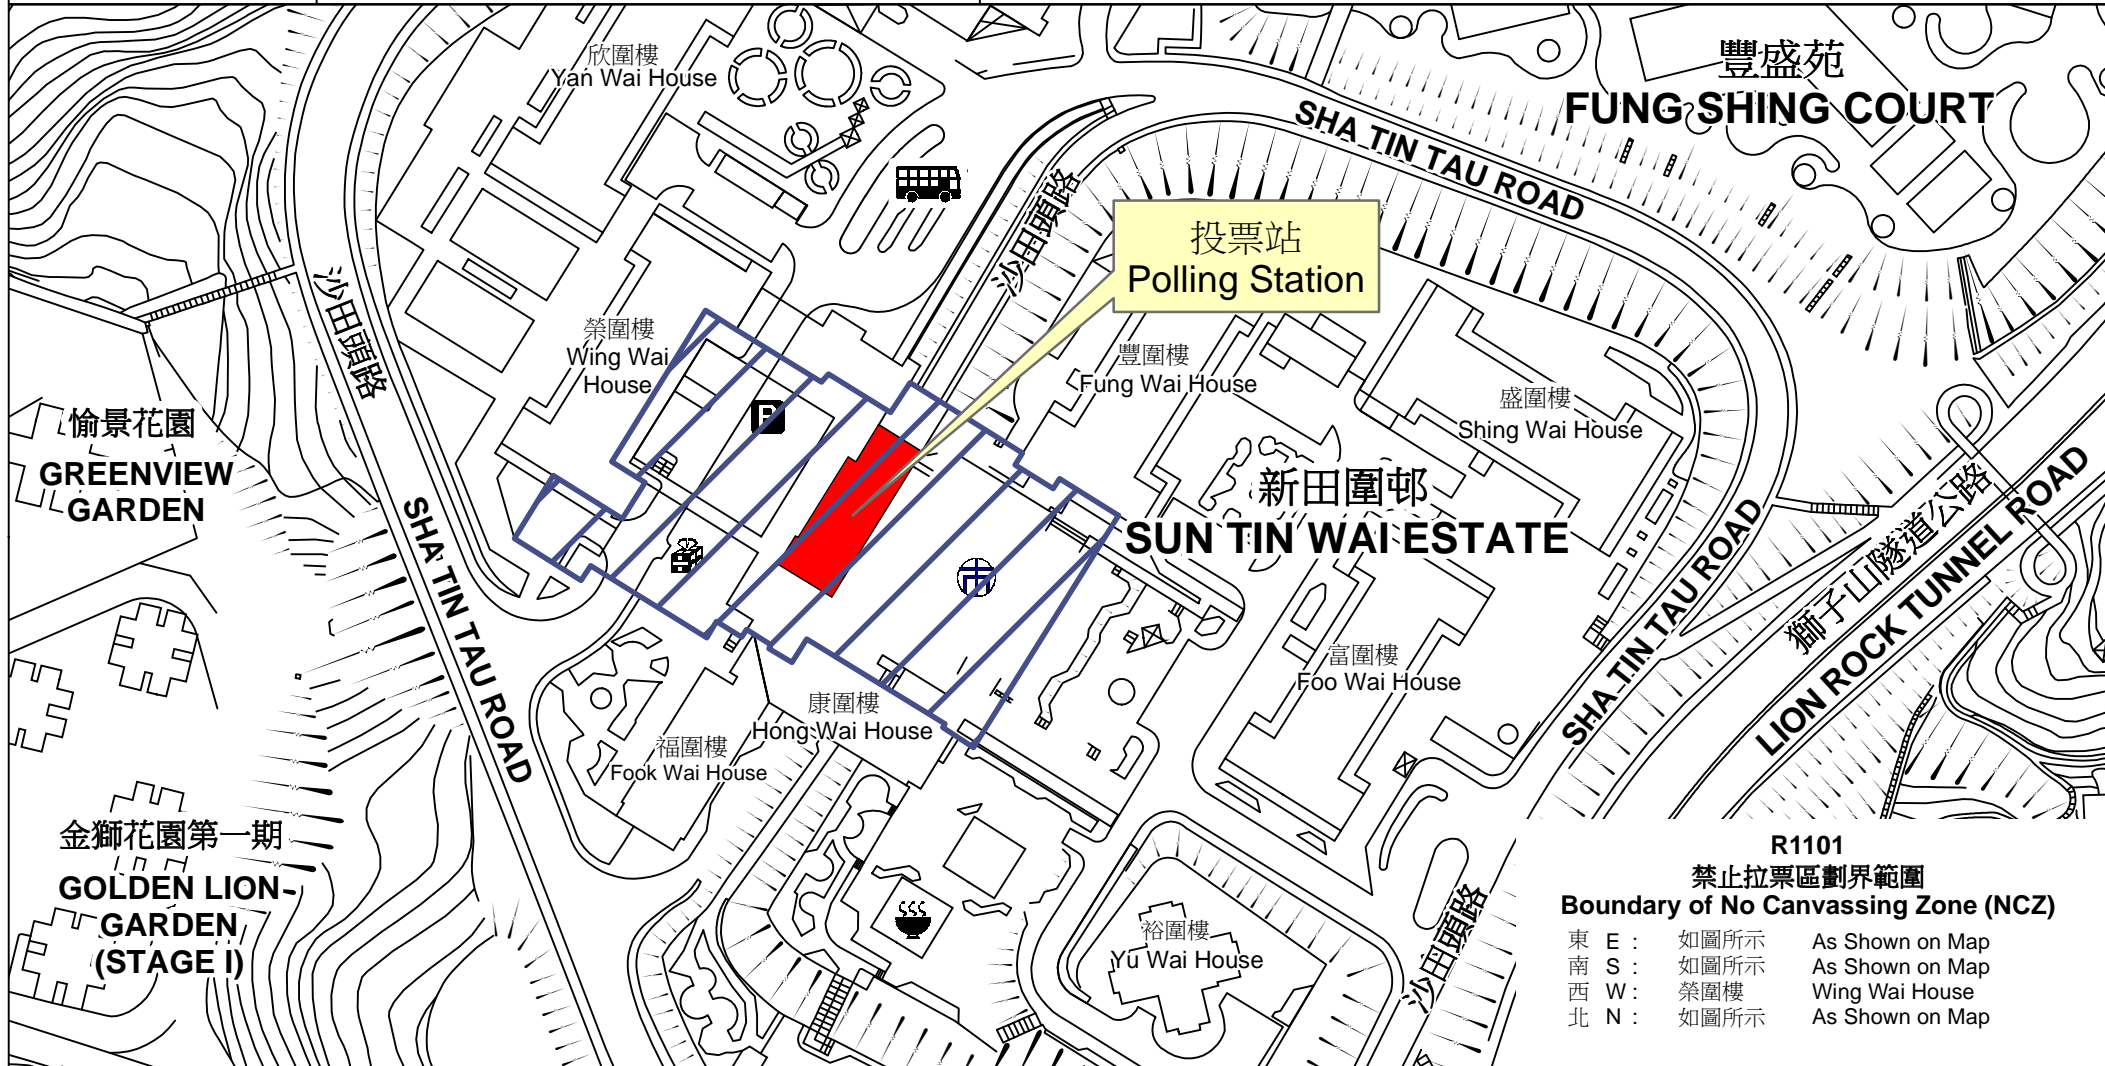

投票站位置圖和禁止拉票區 Polling Station - Location Plan & No Canvassing Zone

投票站編號 Polling Station Code R1101	2018年立法會補選地方選區編號及名稱 Code & Name of Geographical Constituency for 2018 Legislative Council By-election LC5 新界東 NEW TERRITORIES EAST	名稱及地址 Name & Address 新田圍社區會堂 新界沙田新田圍邨 Sun Tin Wai Community Hall Sun Tin Wai Estate, Sha Tin, New Territories
---	--	---

**R1101
 禁止拉票區劃界範圍
 Boundary of No Canvassing Zone (NCZ)**

東 E :	如圖所示	As Shown on Map
南 S :	如圖所示	As Shown on Map
西 W :	榮圍樓	Wing Wai House
北 N :	如圖所示	As Shown on Map

 禁止拉票區
 No Canvassing Zone