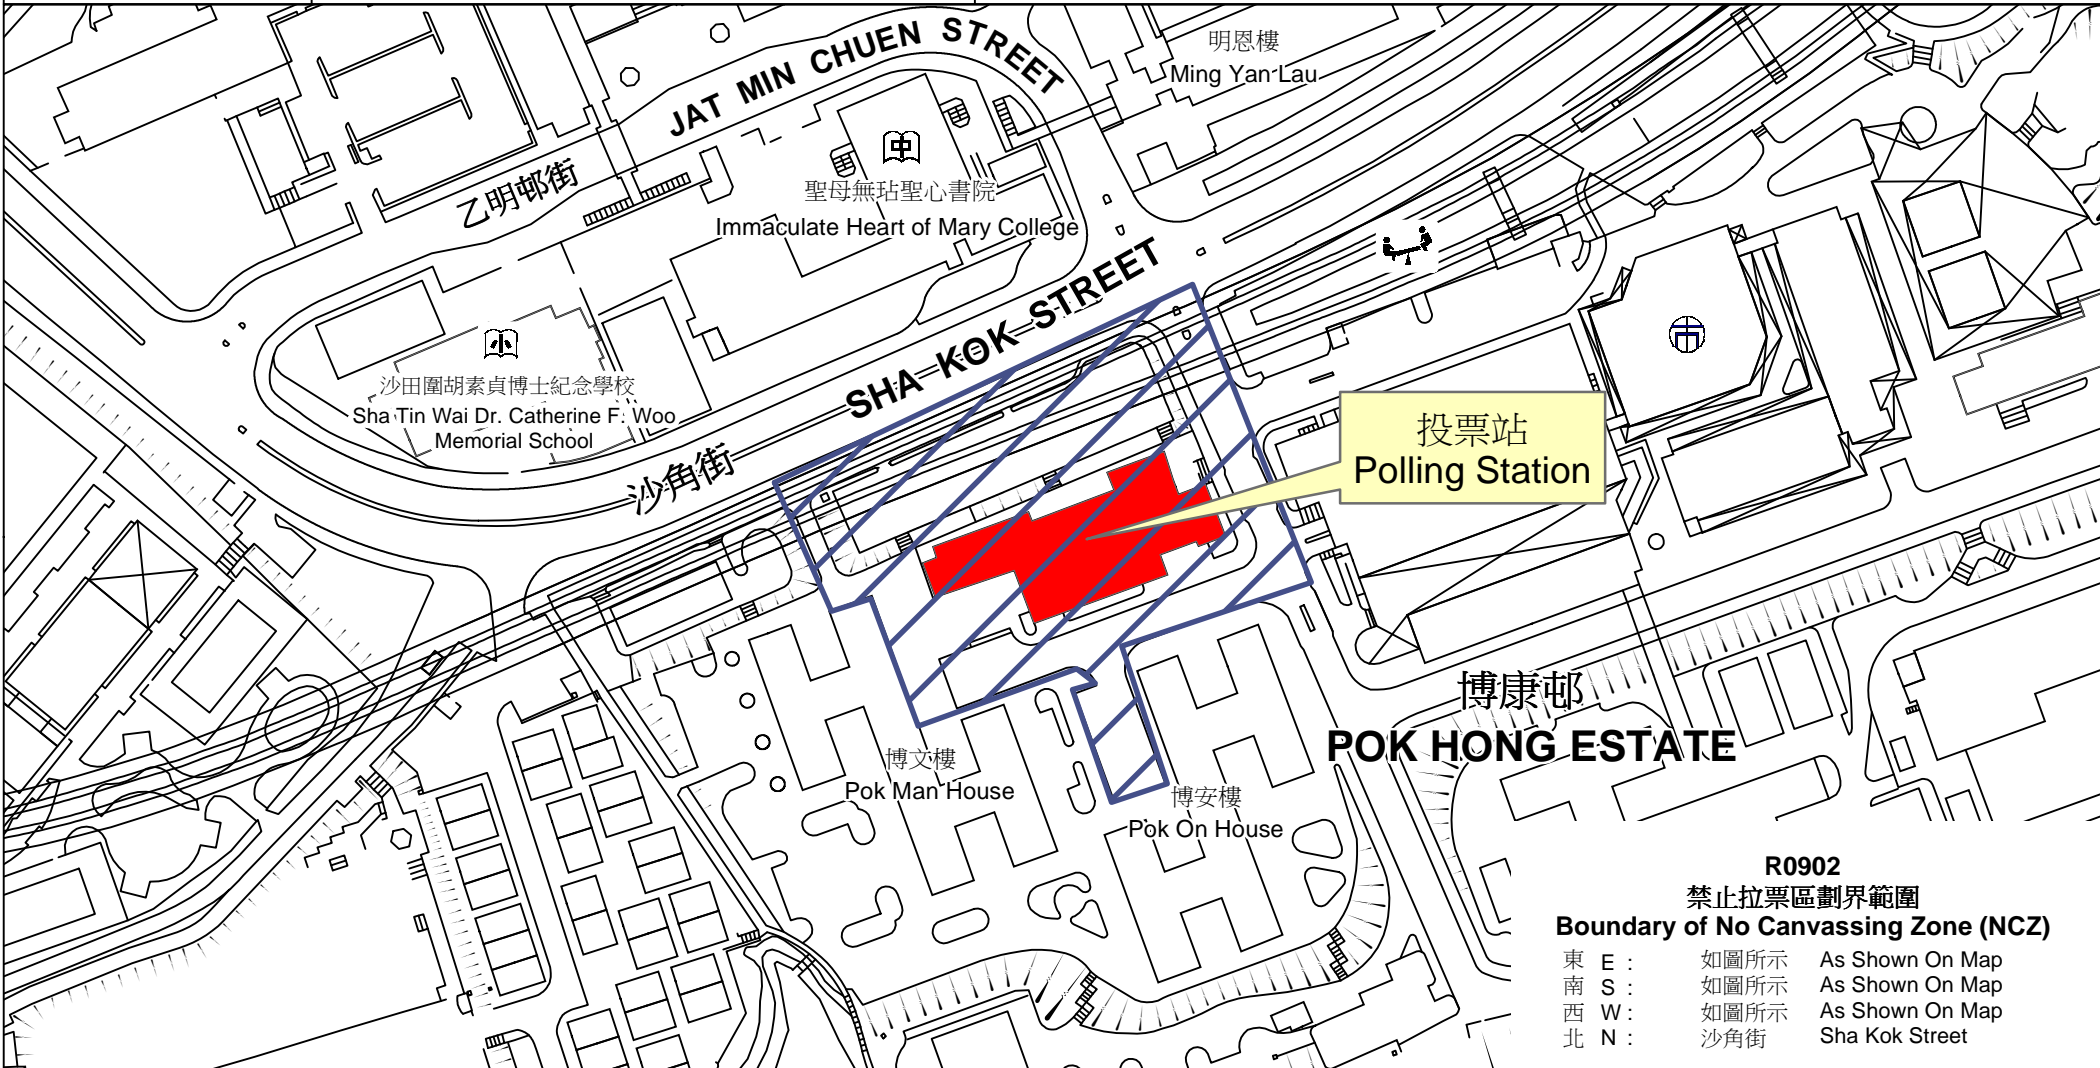

投票站位置圖和禁止拉票區 Polling Station - Location Plan & No Canvassing Zone

投票站編號 Polling Station Code R0902	2018年立法會補選地方選區編號及名稱 Code & Name of Geographical Constituency for 2018 Legislative Council By-election LC5 新界東 NEW TERRITORIES EAST	名稱及地址 Name & Address 救世軍田家炳學校 新界沙田博康邨 The Salvation Army Tin Ka Ping School Pok Hong Estate, Sha Tin, New Territories
---	--	---

 禁止拉票區
No Canvassing Zone