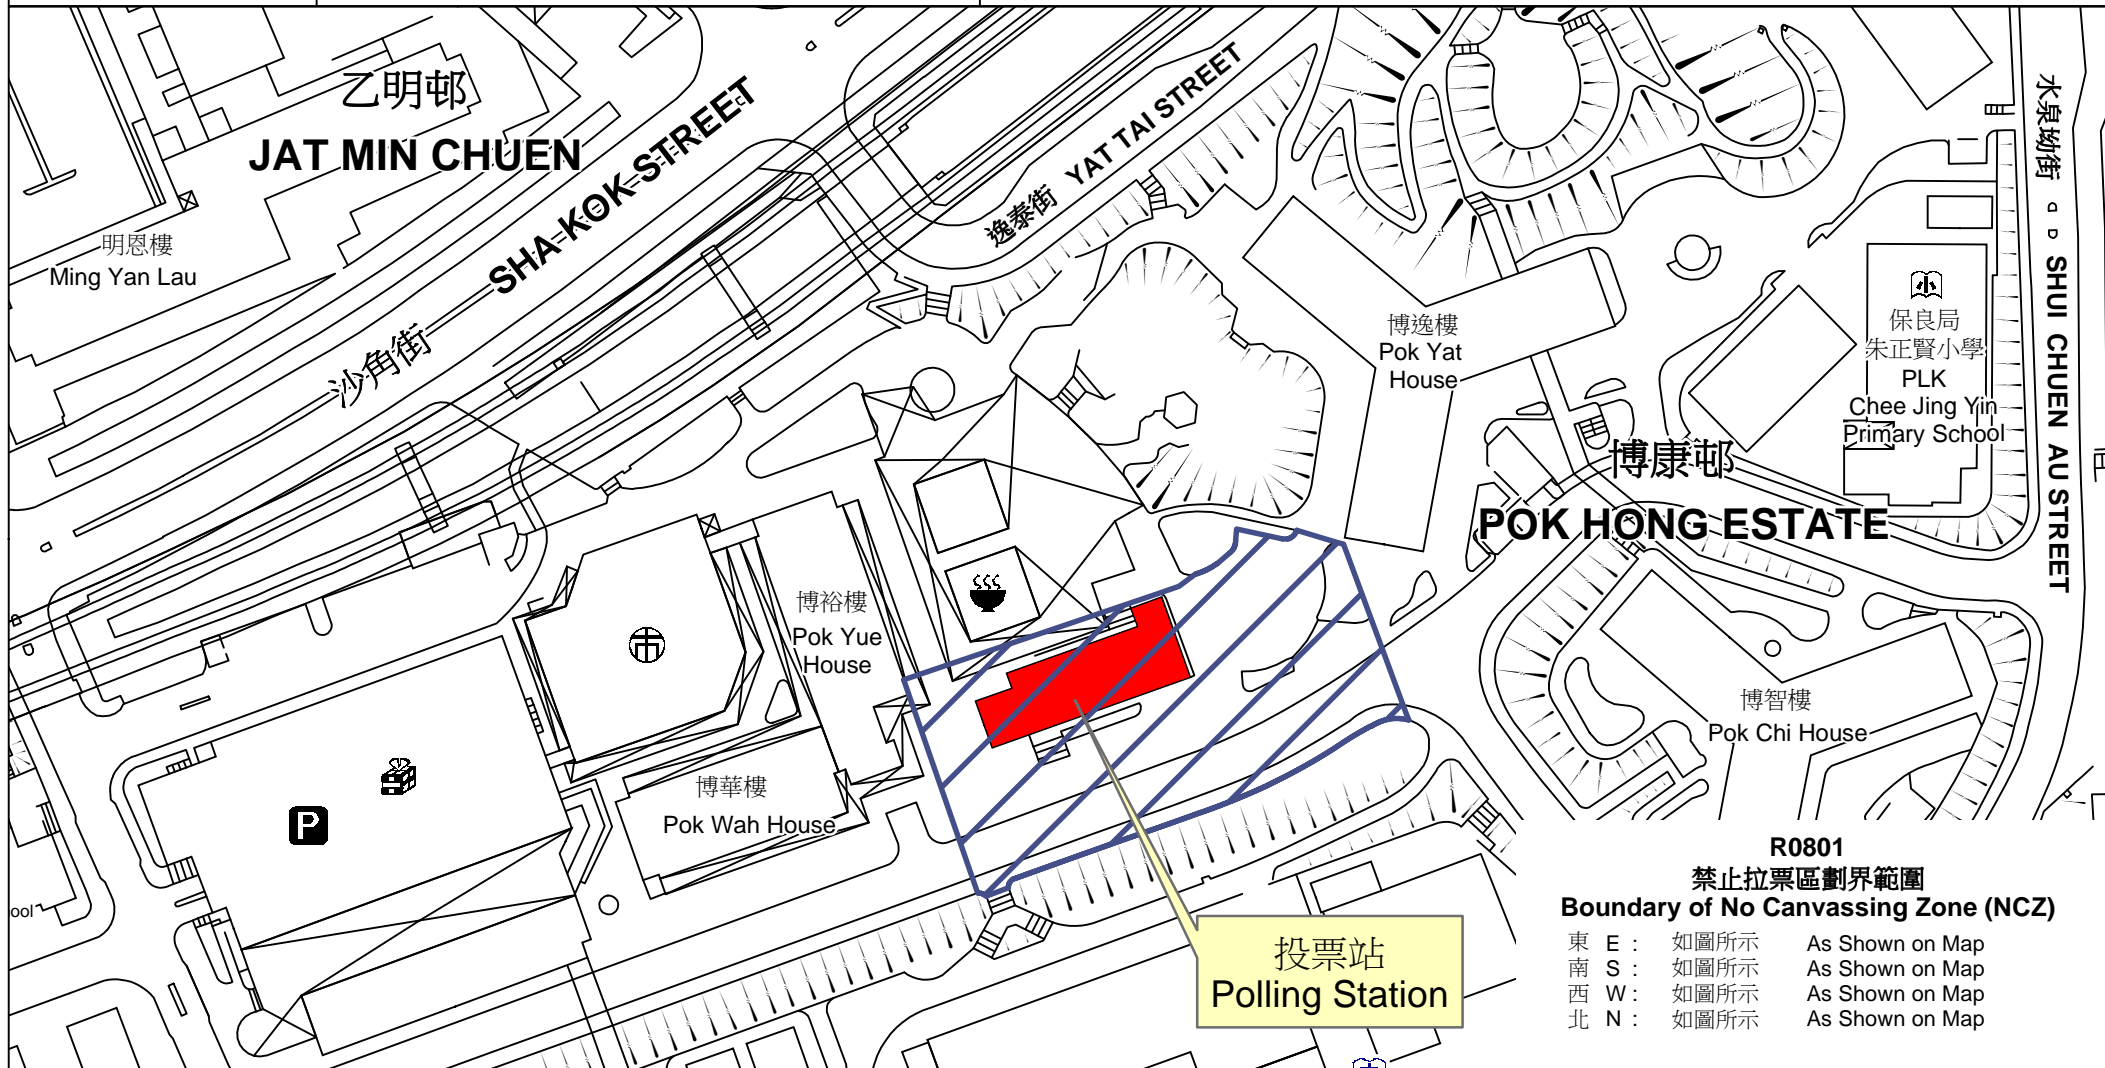

投票站位置圖和禁止拉票區 Polling Station - Location Plan & No Canvassing Zone

投票站編號 Polling Station Code	2018年立法會補選地方選區編號及名稱 Code & Name of Geographical Constituency for 2018 Legislative Council By-election	名稱及地址 Name & Address
R0801	LC5 新界東 NEW TERRITORIES EAST	博康社區會堂 新界沙田博康邨 Pok Hong Community Hall Pok Hong Estate, Sha Tin, New Territories

 禁止拉票區
No Canvassing Zone