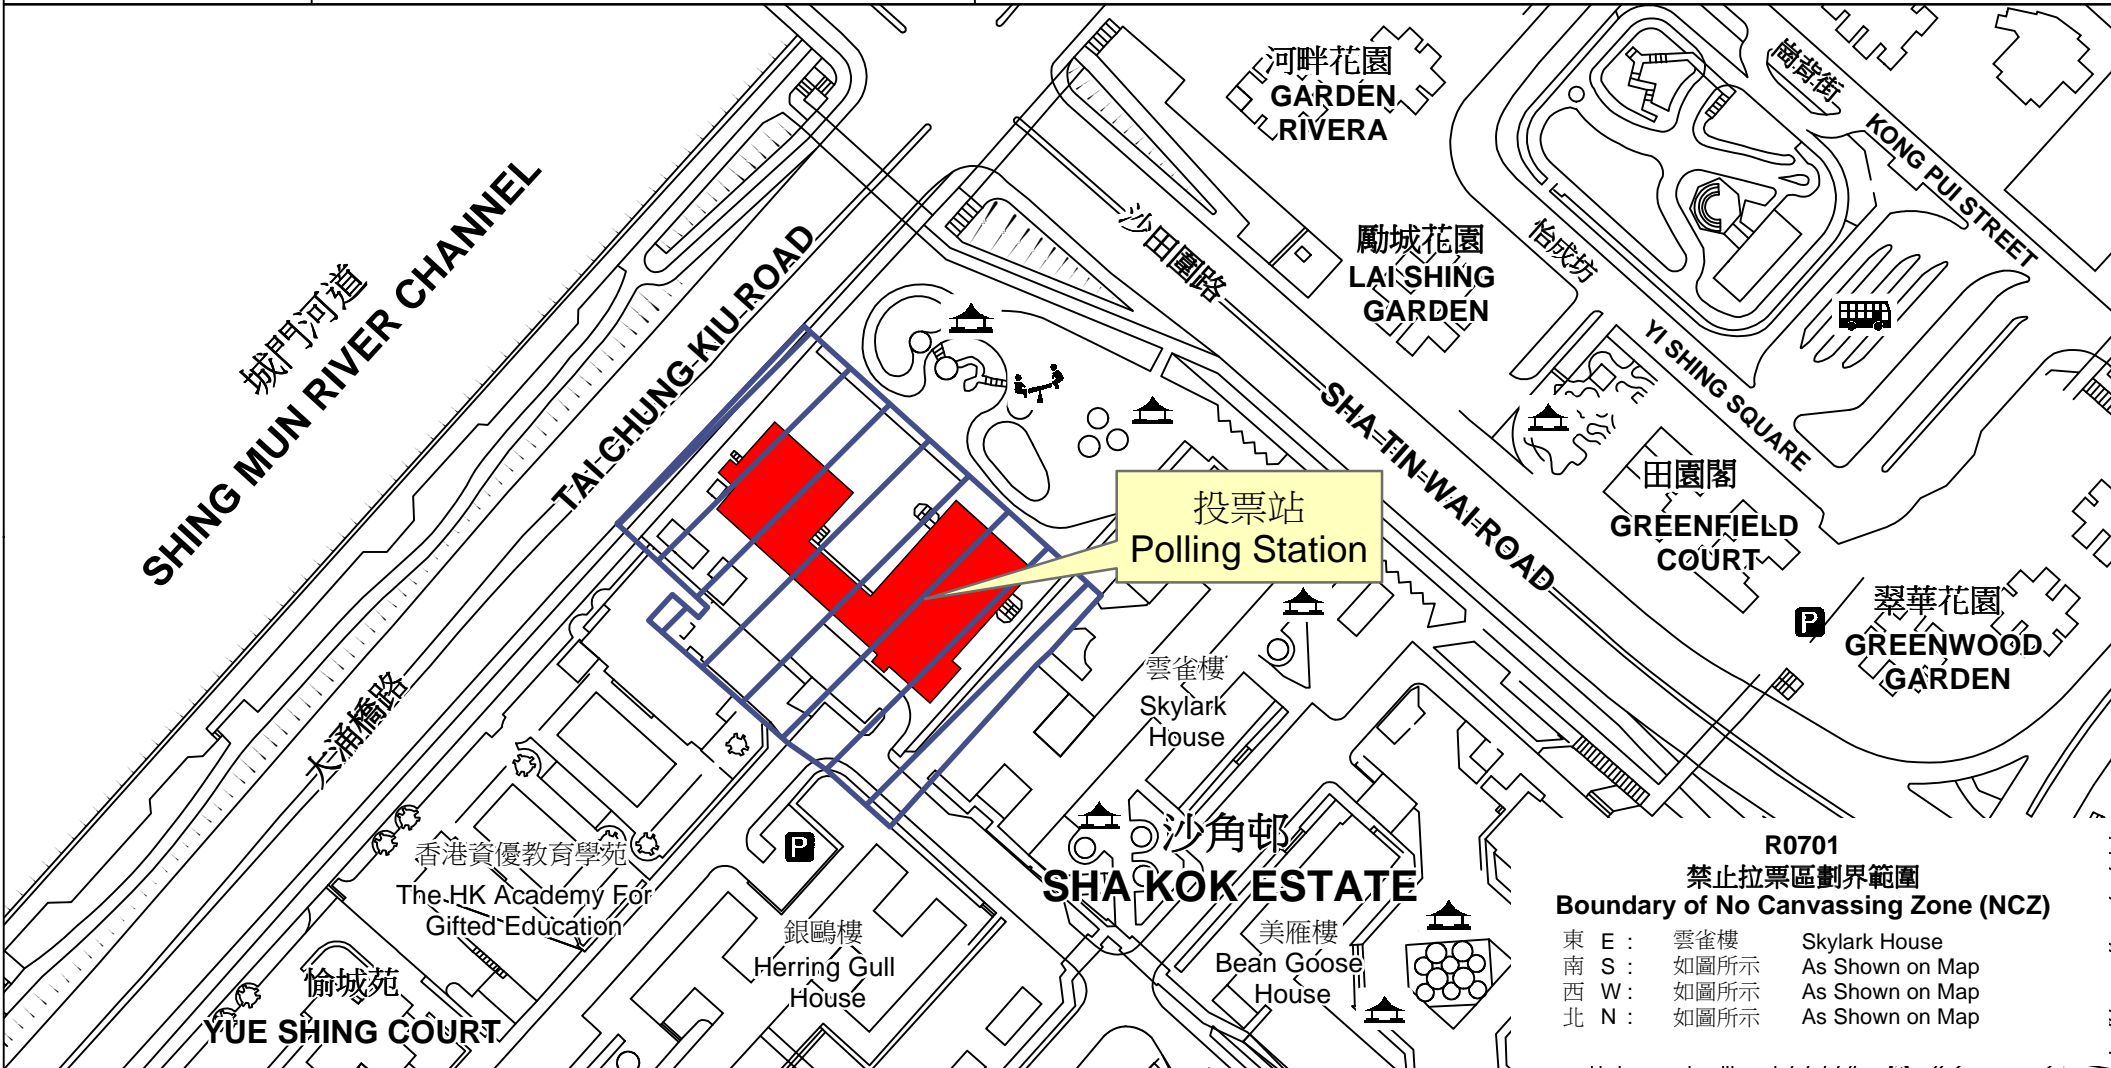

投票站位置圖和禁止拉票區 Polling Station - Location Plan & No Canvassing Zone

<p>投票站編號 Polling Station Code</p> <p><b>R0701</b></p>	<p>2018年立法會補選地方選區編號及名稱 Code &amp; Name of Geographical Constituency for 2018 Legislative Council By-election</p> <p><b>LC5</b> 新界東 <b>NEW TERRITORIES EAST</b></p>	<p>名稱及地址 Name &amp; Address</p> <p>佛教覺光法師中學 新界沙田沙角邨 <b>Buddhist Kok Kwong Secondary School</b> Sha Kok Estate, Sha Tin, New Territories</p>
---	--	---

**R0701**  
**禁止拉票區劃界範圍**  
**Boundary of No Canvassing Zone (NCZ)**

東 E :	雲雀樓	Skylark House
南 S :	如圖所示	As Shown on Map
西 W :	如圖所示	As Shown on Map
北 N :	如圖所示	As Shown on Map

 禁止拉票區  
No Canvassing Zone