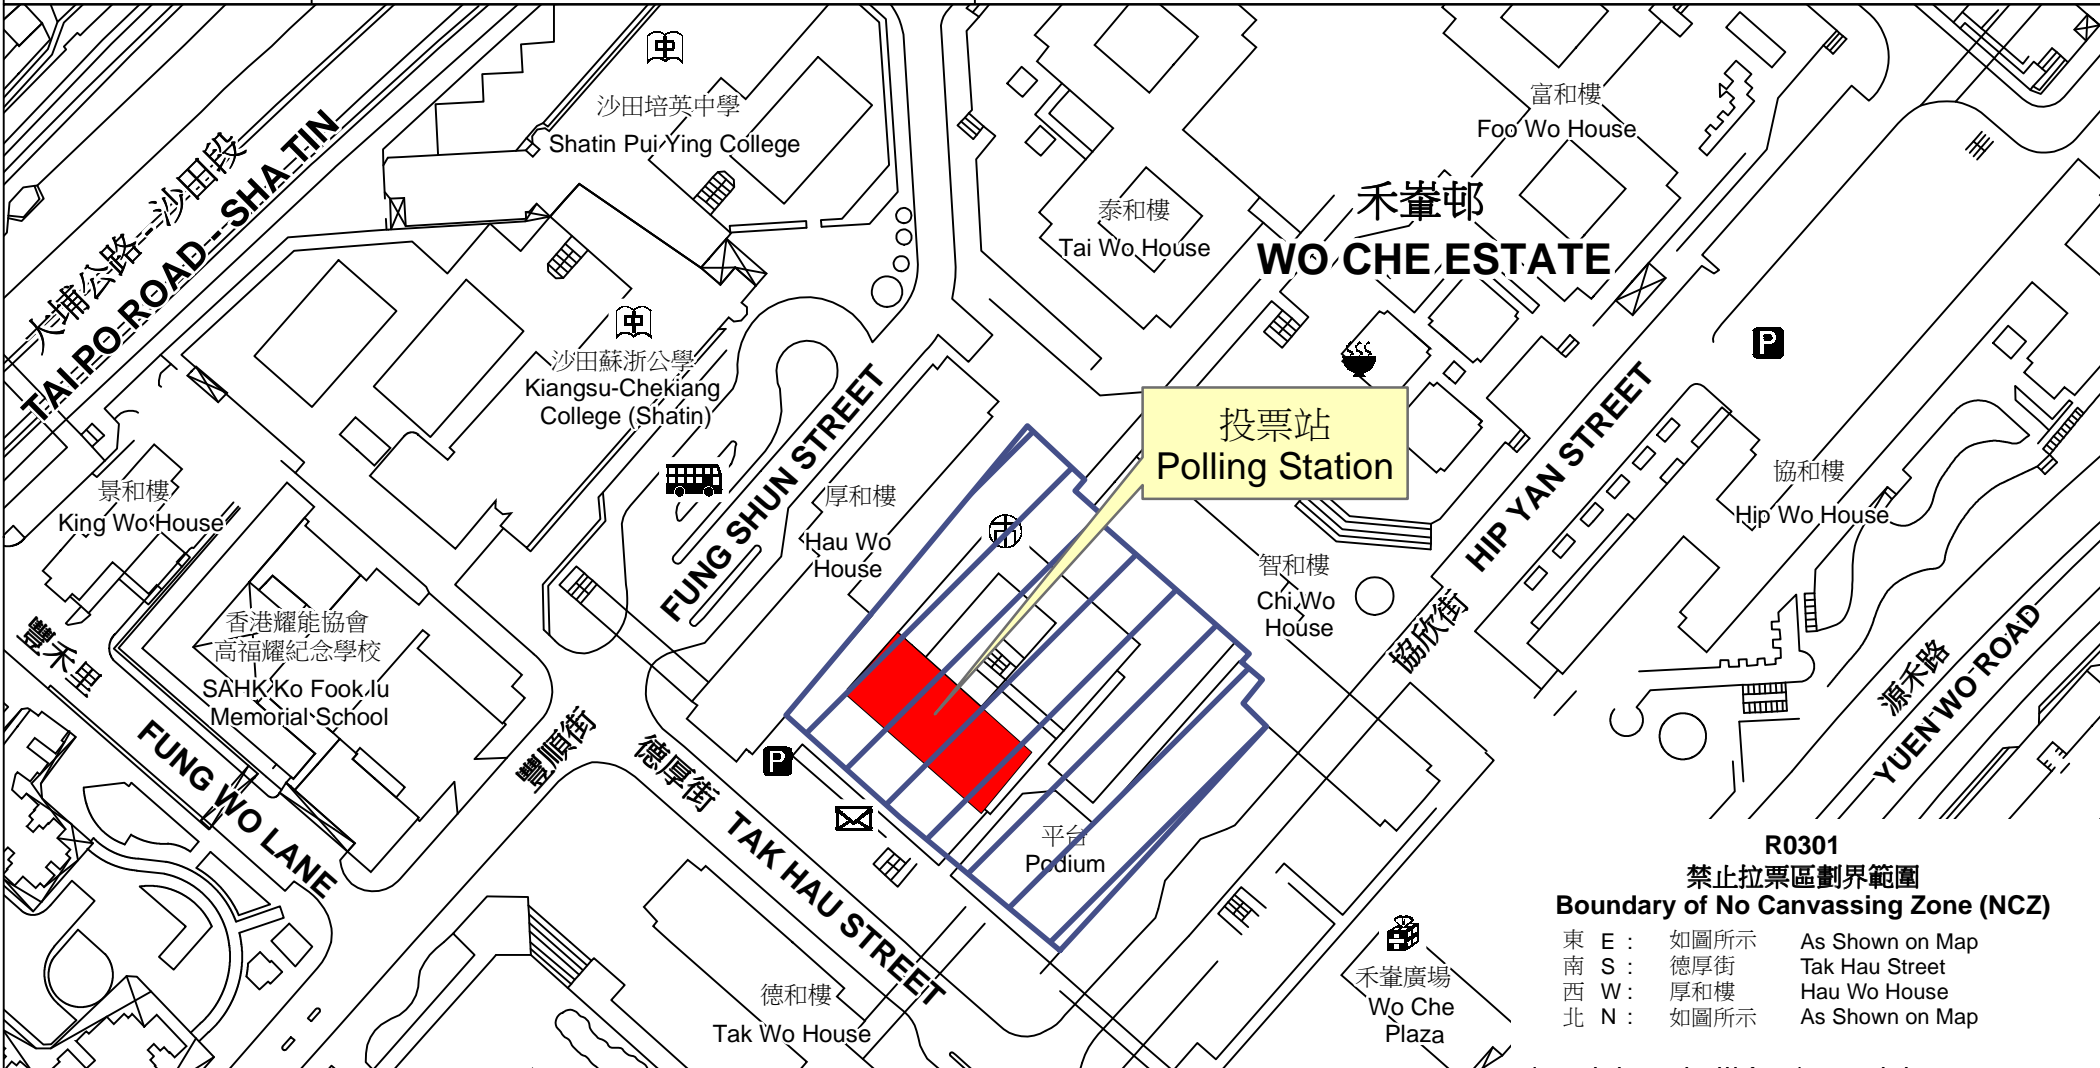

# 投票站位置圖和禁止拉票區 Polling Station - Location Plan & No Canvassing Zone

投票站編號 Polling Station Code  <b>R0301</b>	2018年立法會補選地方選區編號及名稱 Code & Name of Geographical Constituency for 2018 Legislative Council By-election  <b>LC5                      新界東                      NEW TERRITORIES EAST</b>	名稱及地址 Name & Address  禾輦社區會堂 新界沙田禾輦邨禾輦商場平台 <b>Wo Che Community Hall</b> <b>Podium Level, Wo Che Shopping Centre, Wo Che Estate,</b> <b>Sha Tin, New Territories</b>
---	--	--

**R0301**  
**禁止拉票區劃界範圍**  
**Boundary of No Canvassing Zone (NCZ)**

東 E :	如圖所示	As Shown on Map
南 S :	德厚街	Tak Hau Street
西 W :	厚和樓	Hau Wo House
北 N :	如圖所示	As Shown on Map

 禁止拉票區  
 No Canvassing Zone