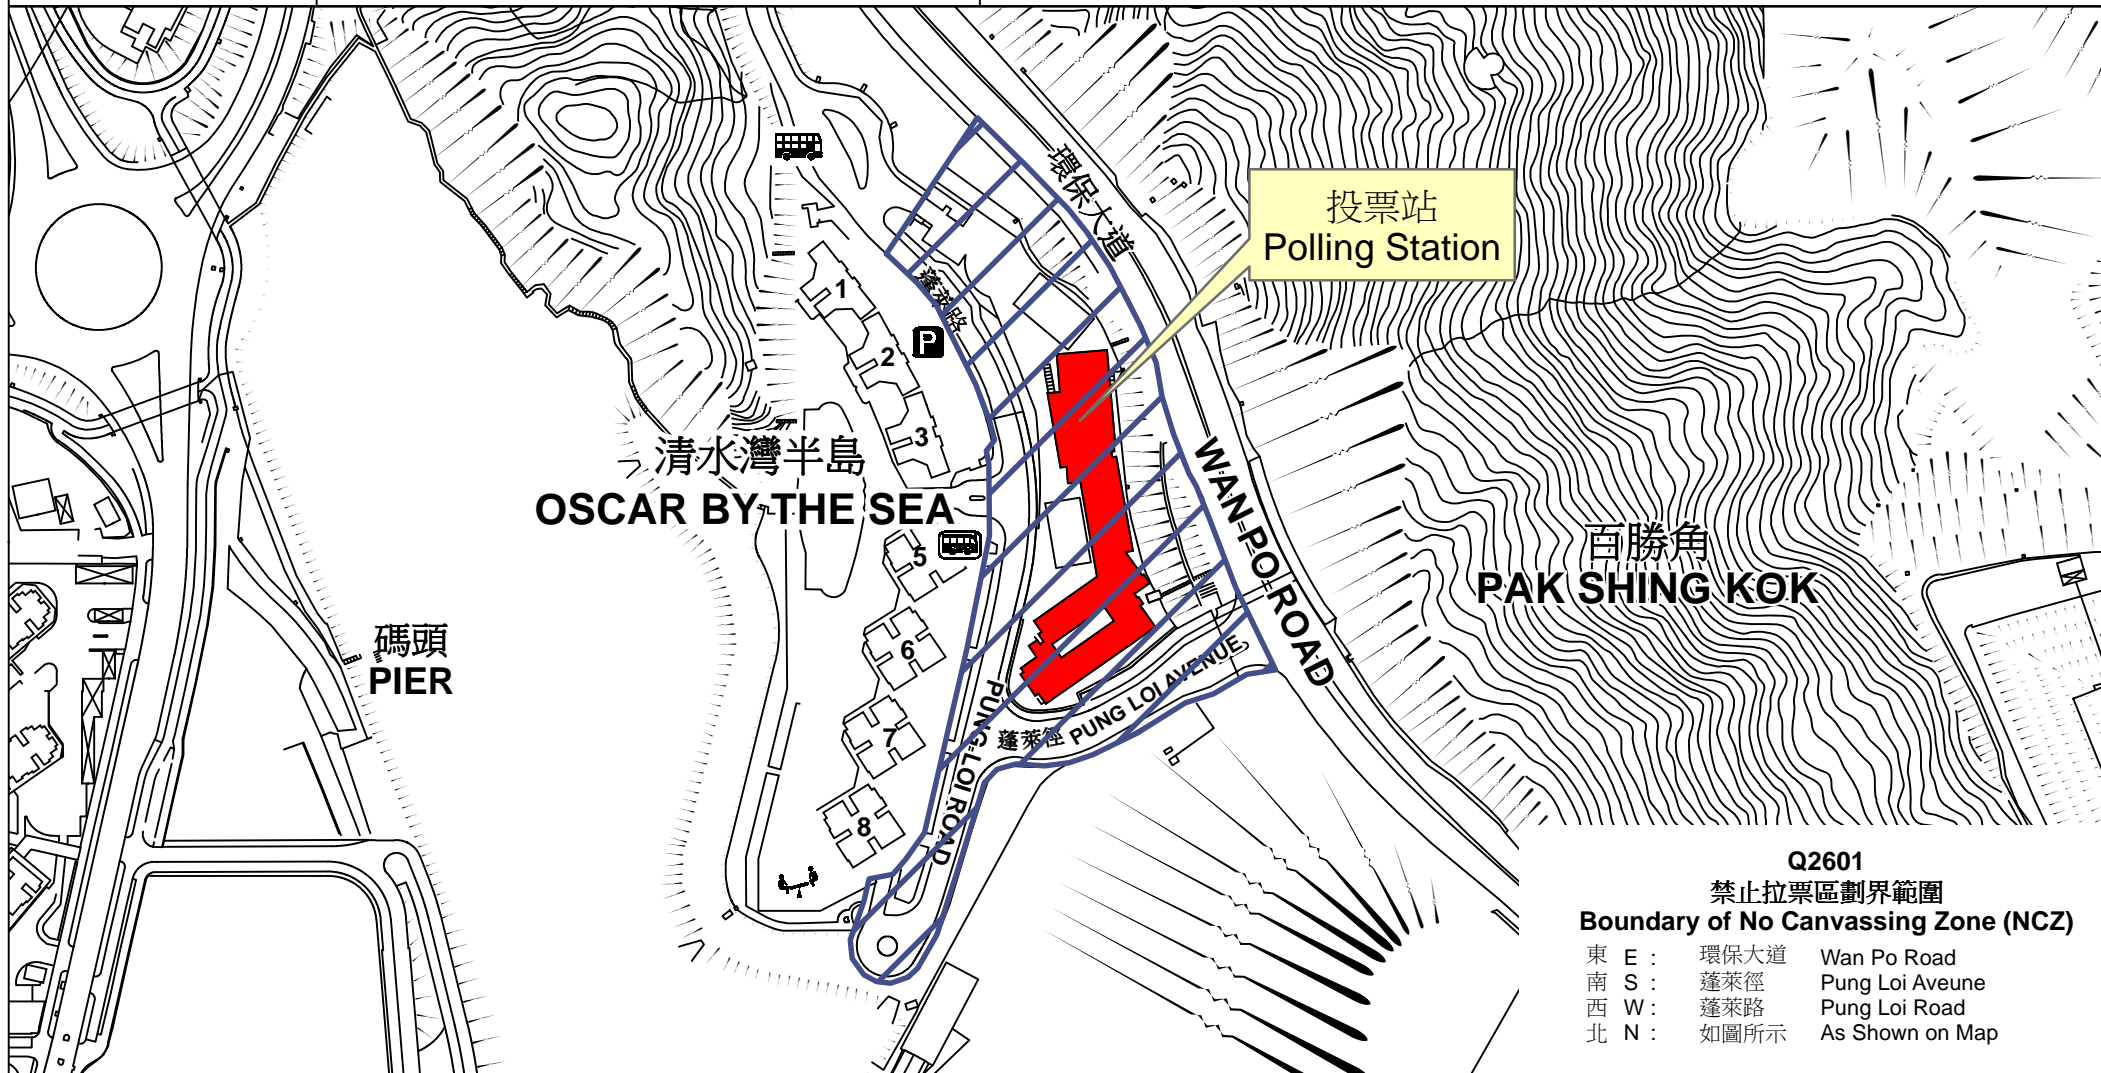

投票站位置圖和禁止拉票區 Polling Station - Location Plan & No Canvassing Zone

投票站編號 Polling Station Code	2018年立法會補選地方選區編號及名稱 Code & Name of Geographical Constituency for 2018 Legislative Council By-election	名稱及地址 Name & Address
Q2601	LC5 新界東 NEW TERRITORIES EAST	啓思中學 新界將軍澳蓬萊路3號 Creative Secondary School 3 Pung Loi Road, Tseung Kwan O, New Territories

 禁止拉票區
No Canvassing Zone