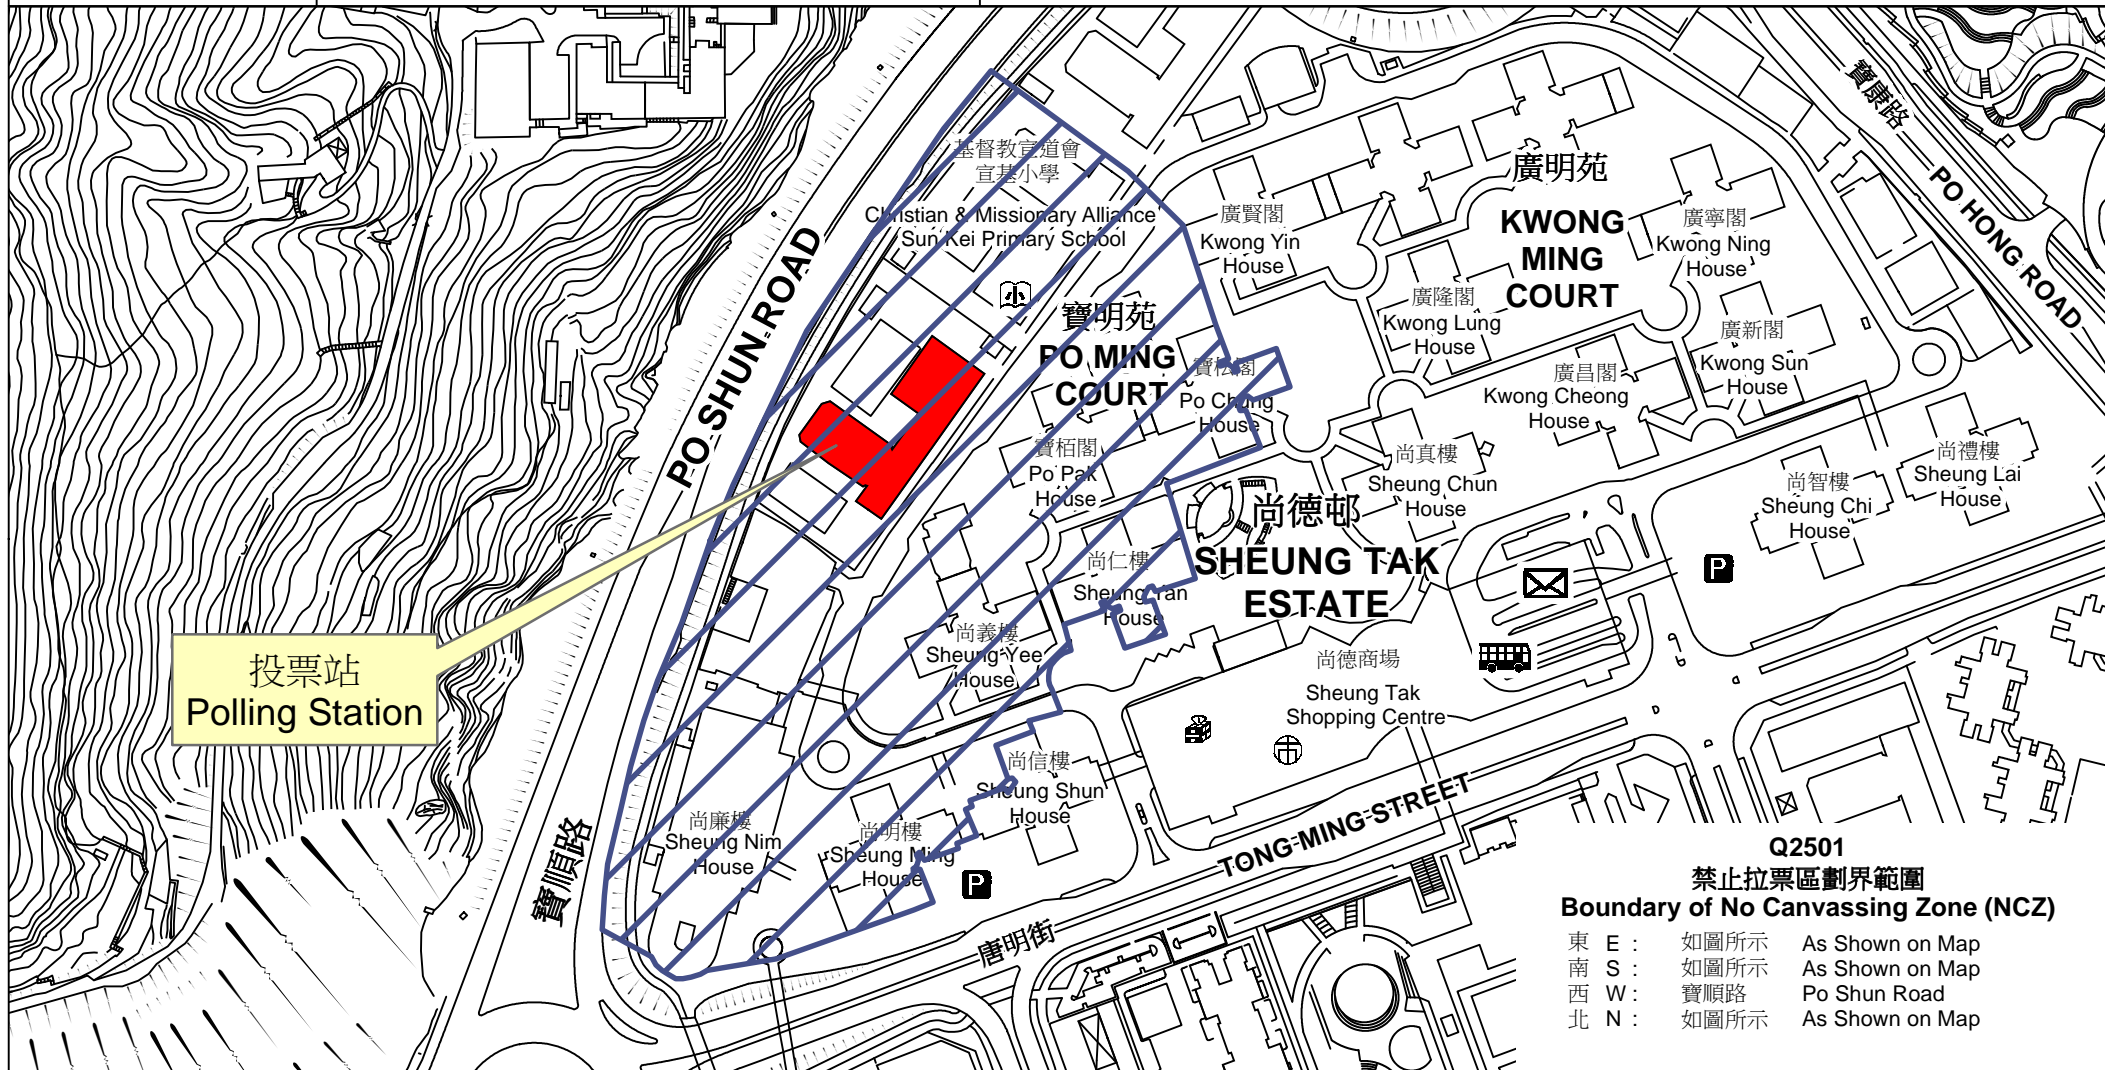

# 投票站位置圖和禁止拉票區 Polling Station - Location Plan & No Canvassing Zone

投票站編號 Polling Station Code	2018年立法會補選地方選區編號及名稱 Code & Name of Geographical Constituency for 2018 Legislative Council By-election	名稱及地址 Name & Address
<b>Q2501</b>	<b>LC5</b> <b>新界東</b> <b>NEW TERRITORIES EAST</b>	香港道教聯合會圓玄學院第三中學 新界將軍澳唐明街2號尚德邨 <b>HKTA The Yuen Yuen Institute No. 3 Secondary School</b> <b>Sheung Tak Estate, 2 Tong Ming Street, Tseung Kwan O, New Territories</b>

**Q2501**  
**禁止拉票區劃界範圍**  
**Boundary of No Canvassing Zone (NCZ)**

東 E :	如圖所示	As Shown on Map
南 S :	如圖所示	As Shown on Map
西 W :	寶順路	Po Shun Road
北 N :	如圖所示	As Shown on Map

 禁止拉票區  
No Canvassing Zone