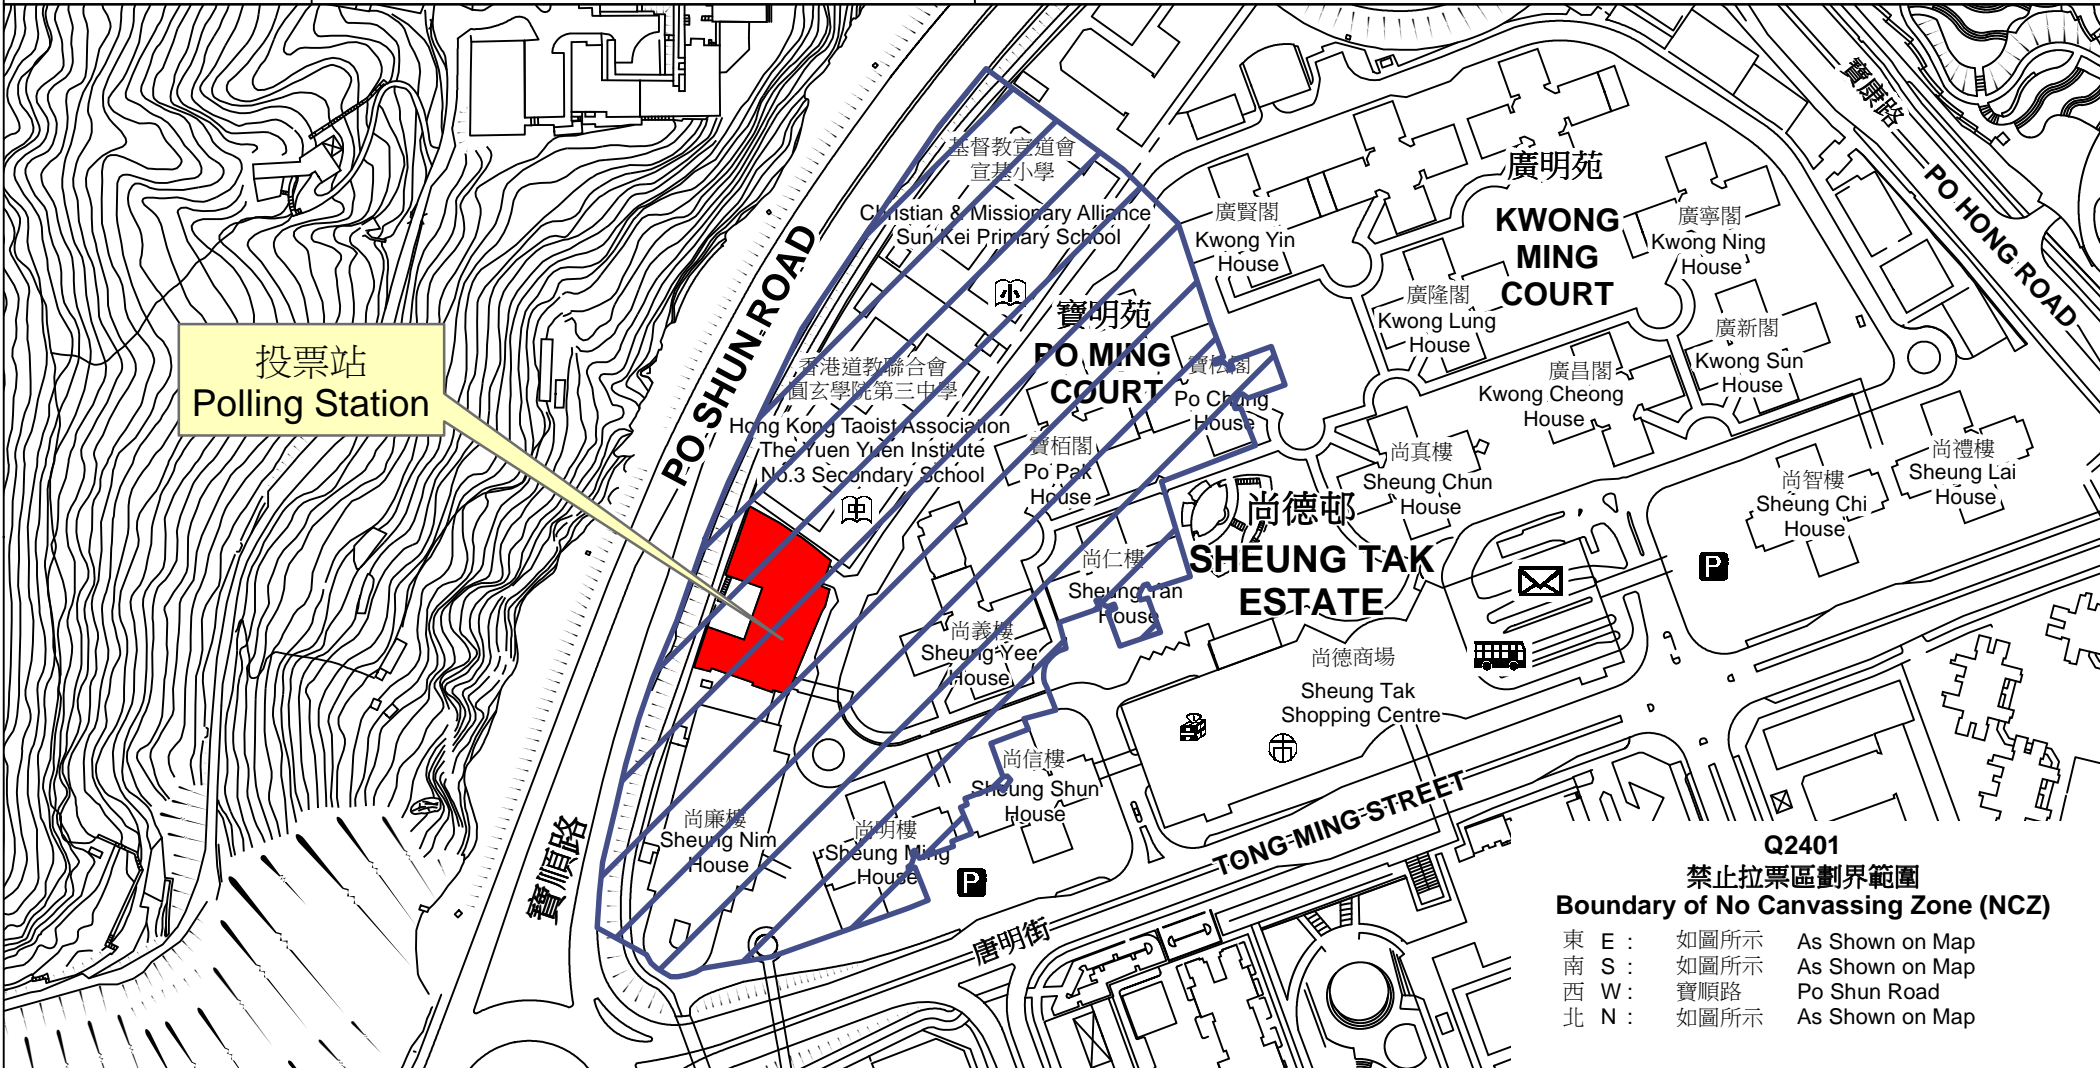

投票站位置圖和禁止拉票區 Polling Station - Location Plan & No Canvassing Zone

投票站編號 Polling Station Code	2018年立法會補選地方選區編號及名稱 Code & Name of Geographical Constituency for 2018 Legislative Council By-election	名稱及地址 Name & Address
Q2401	LC5 新界東 NEW TERRITORIES EAST	尚德社區會堂 新界將軍澳尚德邨尚美樓 Sheung Tak Community Hall Sheung Mei House, Sheung Tak Estate, Tseung Kwan O, New Territories

 禁止拉票區
No Canvassing Zone