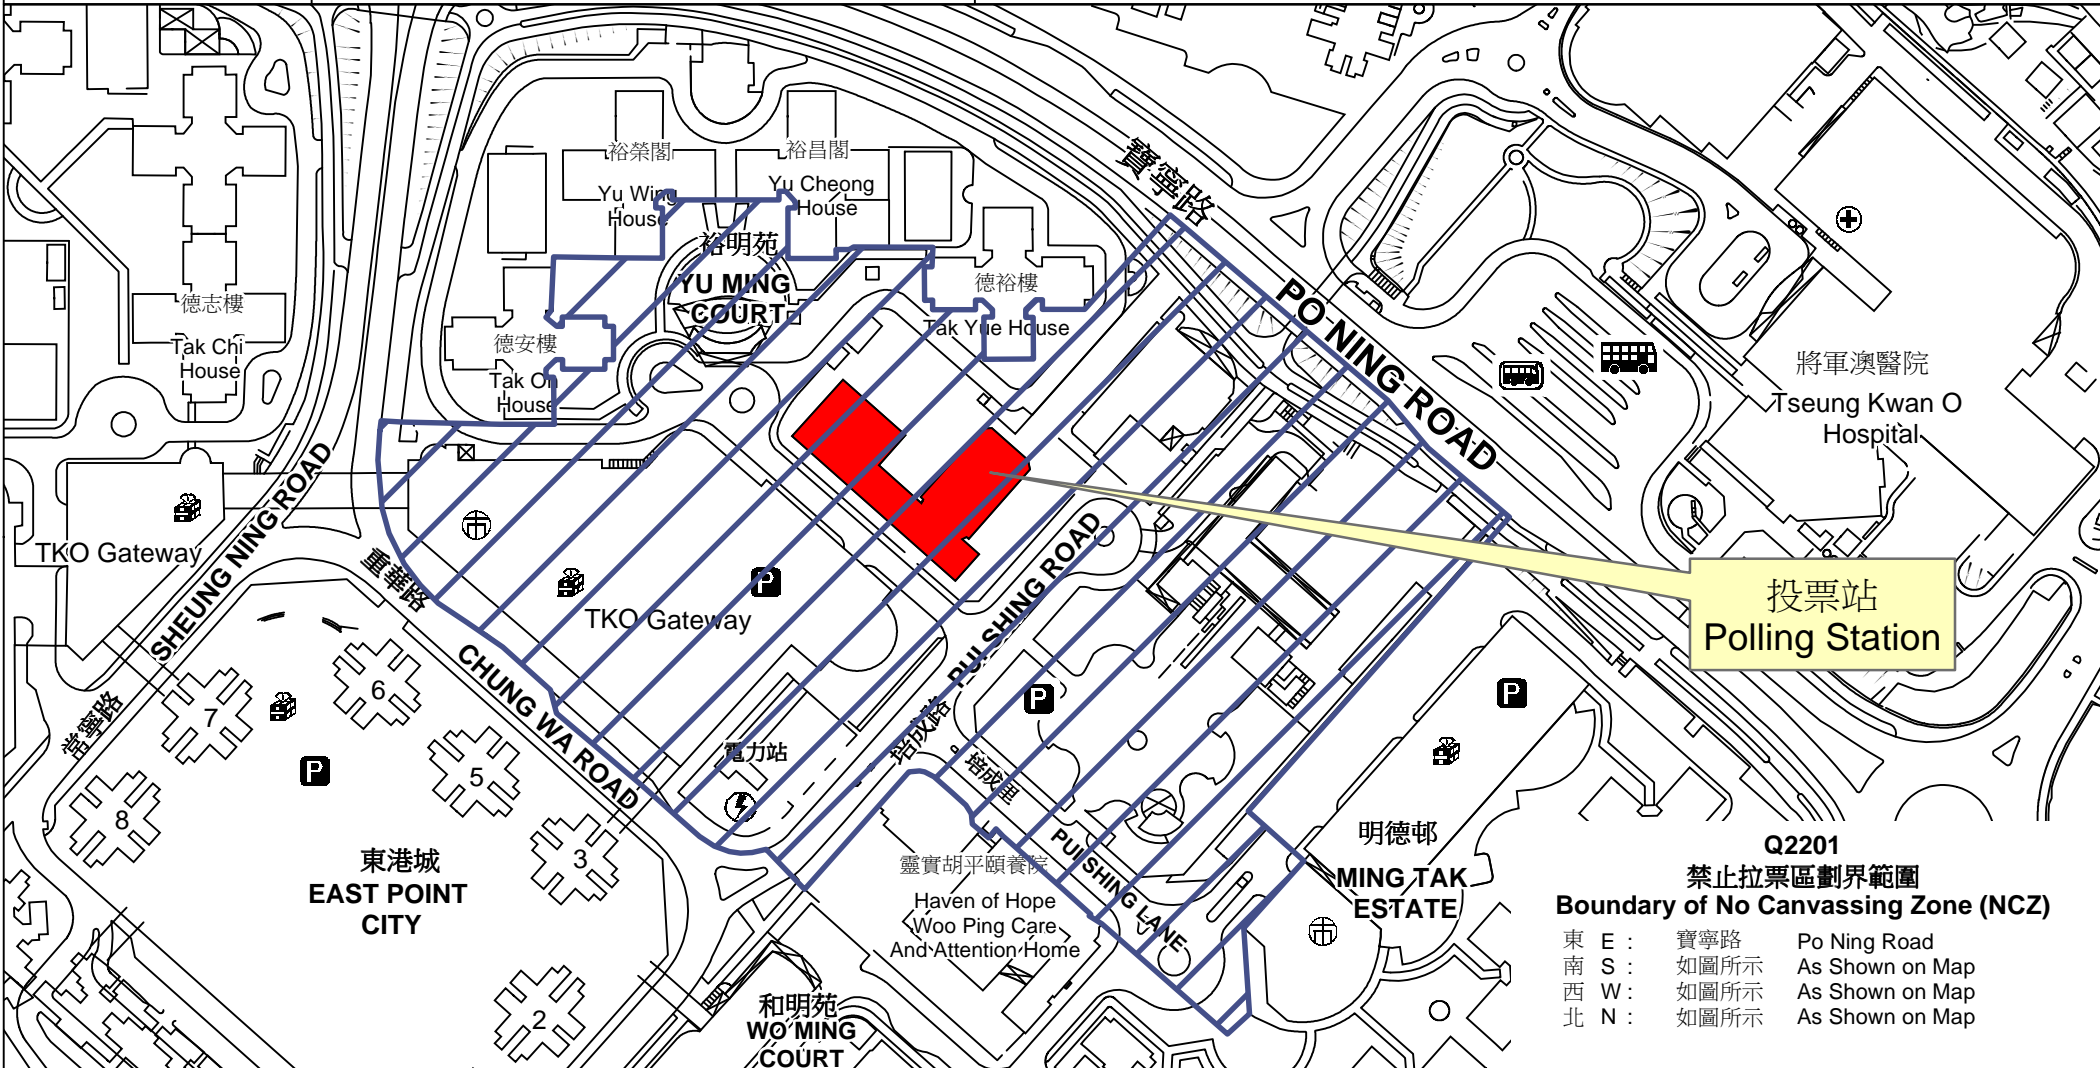

投票站位置圖和禁止拉票區 Polling Station - Location Plan & No Canvassing Zone

投票站編號 Polling Station Code	2018年立法會補選地方選區編號及名稱 Code & Name of Geographical Constituency for 2018 Legislative Council By-election	名稱及地址 Name & Address
Q2201	LC5 新界東 NEW TERRITORIES EAST	港澳信義會慕德中學 新界將軍澳厚德邨第3期 Hong Kong and Macau Lutheran Church Queen Maud Secondary School Phase 3, Hau Tak Estate, Tseung Kwan O, New Territories

Q2201
禁止拉票區劃界範圍
Boundary of No Canvassing Zone (NCZ)

東 E :	寶寧路	Po Ning Road
南 S :	如圖所示	As Shown on Map
西 W :	如圖所示	As Shown on Map
北 N :	如圖所示	As Shown on Map

 禁止拉票區
 No Canvassing Zone