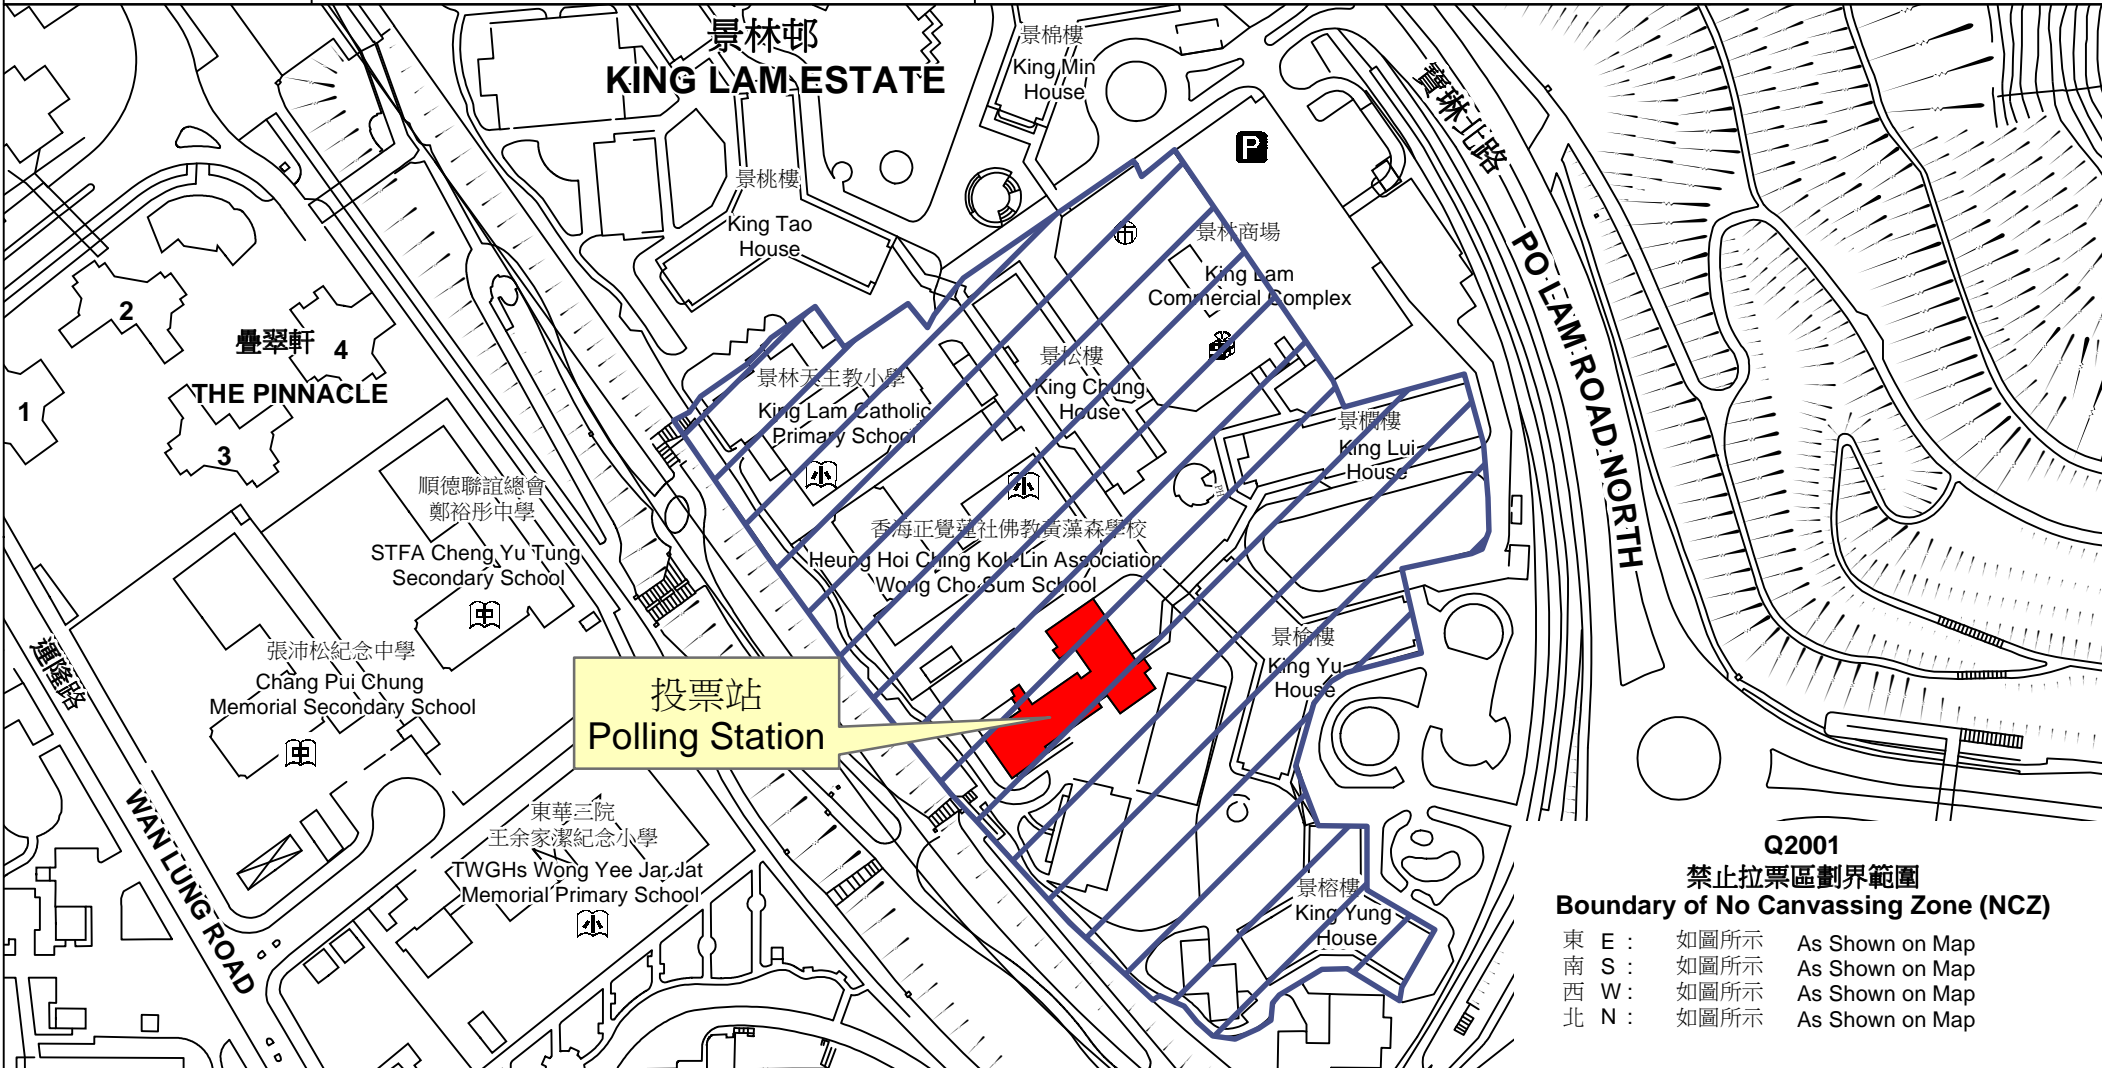

# 投票站位置圖和禁止拉票區 Polling Station - Location Plan & No Canvassing Zone

投票站編號 Polling Station Code	2018年立法會補選地方選區編號及名稱 Code & Name of Geographical Constituency for 2018 Legislative Council By-election	名稱及地址 Name & Address
<b>Q2001</b>	<b>LC5 新界東 NEW TERRITORIES EAST</b>	景林鄰里社區中心 新界將軍澳景林邨 <b>King Lam Neighbourhood Community Centre</b> <b>King Lam Estate, Tseung Kwan O, New Territories</b>

**Q2001  
禁止拉票區劃界範圍  
Boundary of No Canvassing Zone (NCZ)**

東 E :	如圖所示	As Shown on Map
南 S :	如圖所示	As Shown on Map
西 W :	如圖所示	As Shown on Map
北 N :	如圖所示	As Shown on Map

 禁止拉票區  
No Canvassing Zone