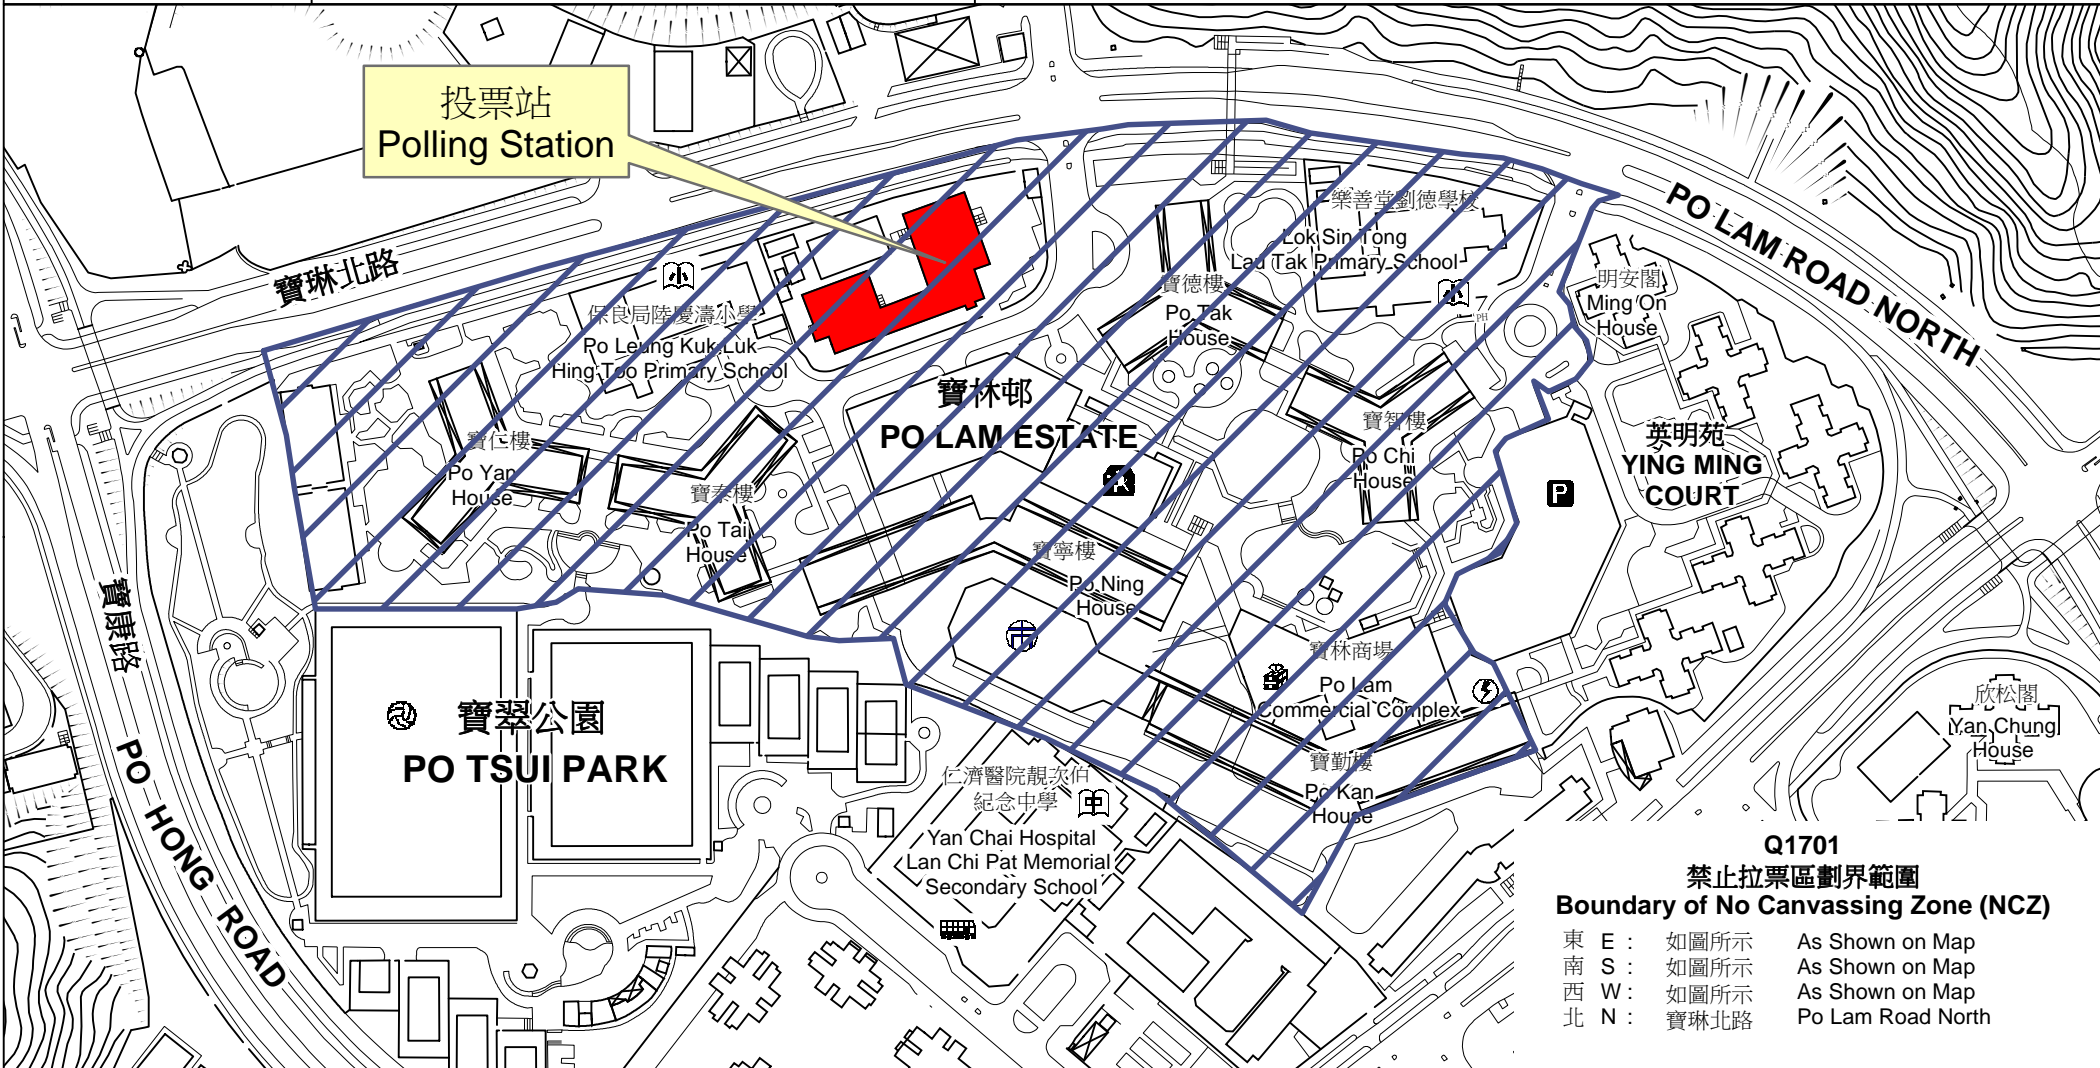

投票站位置圖和禁止拉票區 Polling Station - Location Plan & No Canvassing Zone

<p>投票站編號 Polling Station Code</p> <p>Q1701</p>	<p>2018年立法會補選地方選區編號及名稱 Code & Name of Geographical Constituency for 2018 Legislative Council By-election</p> <p>LC5 新界東 NEW TERRITORIES EAST</p>	<p>名稱及地址 Name & Address</p> <p>迦密主恩中學 新界將軍澳寶林邨 Carmel Divine Grace Foundation Secondary School Po Lam Estate, Tseung Kwan O, New Territories</p>
---	---	--

 禁止拉票區
No Canvassing Zone