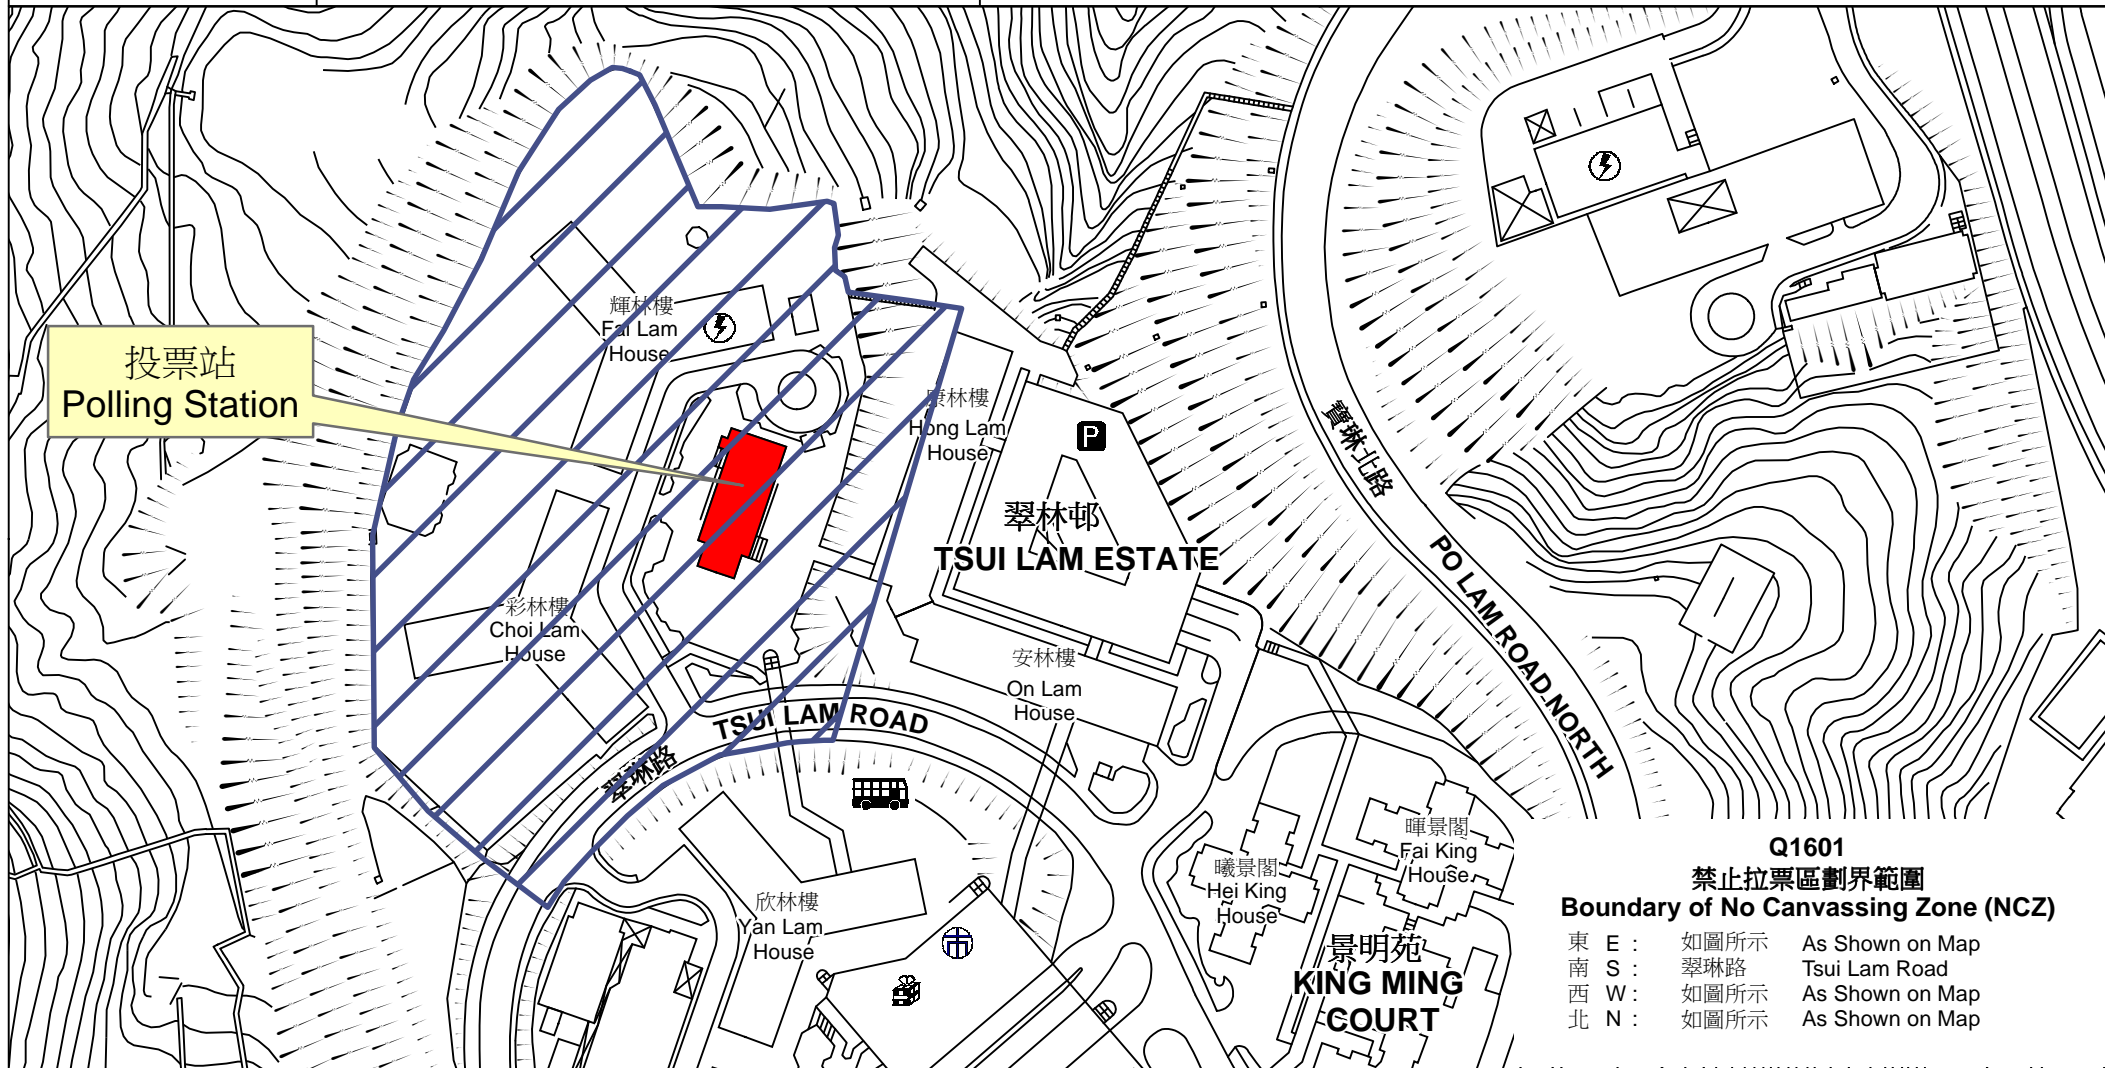

# 投票站位置圖和禁止拉票區 Polling Station - Location Plan & No Canvassing Zone

投票站編號 Polling Station Code	2018年立法會補選地方選區編號及名稱 Code & Name of Geographical Constituency for 2018 Legislative Council By-election	名稱及地址 Name & Address
<p><b>Q1601</b></p>	<p><b>LC5</b> 新界東 <b>NEW TERRITORIES EAST</b></p>	<p>翠林社區會堂 新界將軍澳翠林邨 <b>Tsui Lam Community Hall</b> <b>Tsui Lam Estate, Tseung Kwan O, New Territories</b></p>

**Q1601**  
**禁止拉票區劃界範圍**  
**Boundary of No Canvassing Zone (NCZ)**

東 E :	如圖所示	As Shown on Map
南 S :	翠琳路	Tsui Lam Road
西 W :	如圖所示	As Shown on Map
北 N :	如圖所示	As Shown on Map

 禁止拉票區  
No Canvassing Zone