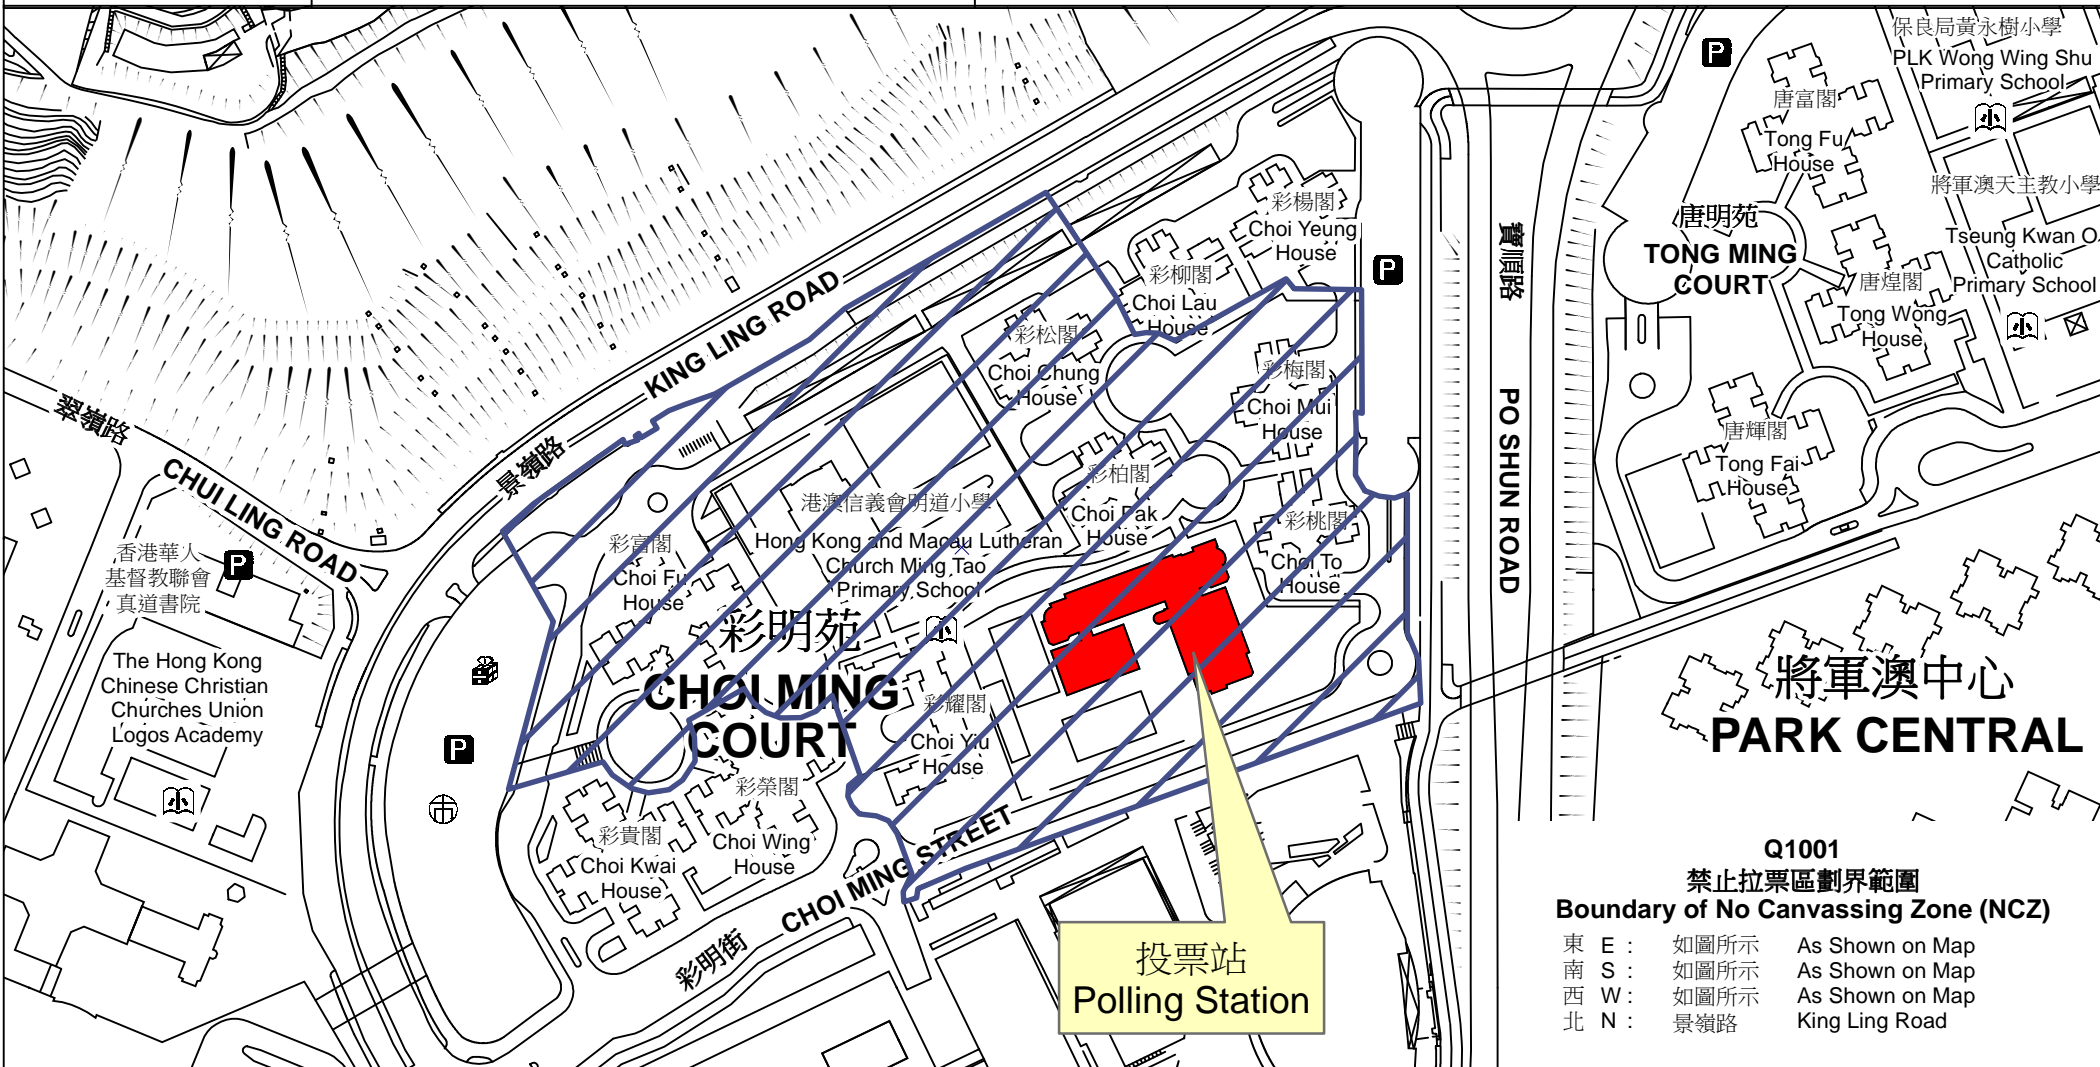

投票站位置圖和禁止拉票區 Polling Station - Location Plan & No Canvassing Zone

投票站編號 Polling Station Code	2018年立法會補選地方選區編號及名稱 Code & Name of Geographical Constituency for 2018 Legislative Council By-election	名稱及地址 Name & Address
<b>Q1001</b>	<b>LC5</b> 新界東 <b>NEW TERRITORIES EAST</b>	<b>寶覺中學</b> 新界將軍澳彩明苑彩明街9號 <b>Po Kok Secondary School</b> 9 Choi Ming Street, Choi Ming Court, Tseung Kwan O, New Territories

 禁止拉票區  
No Canvassing Zone