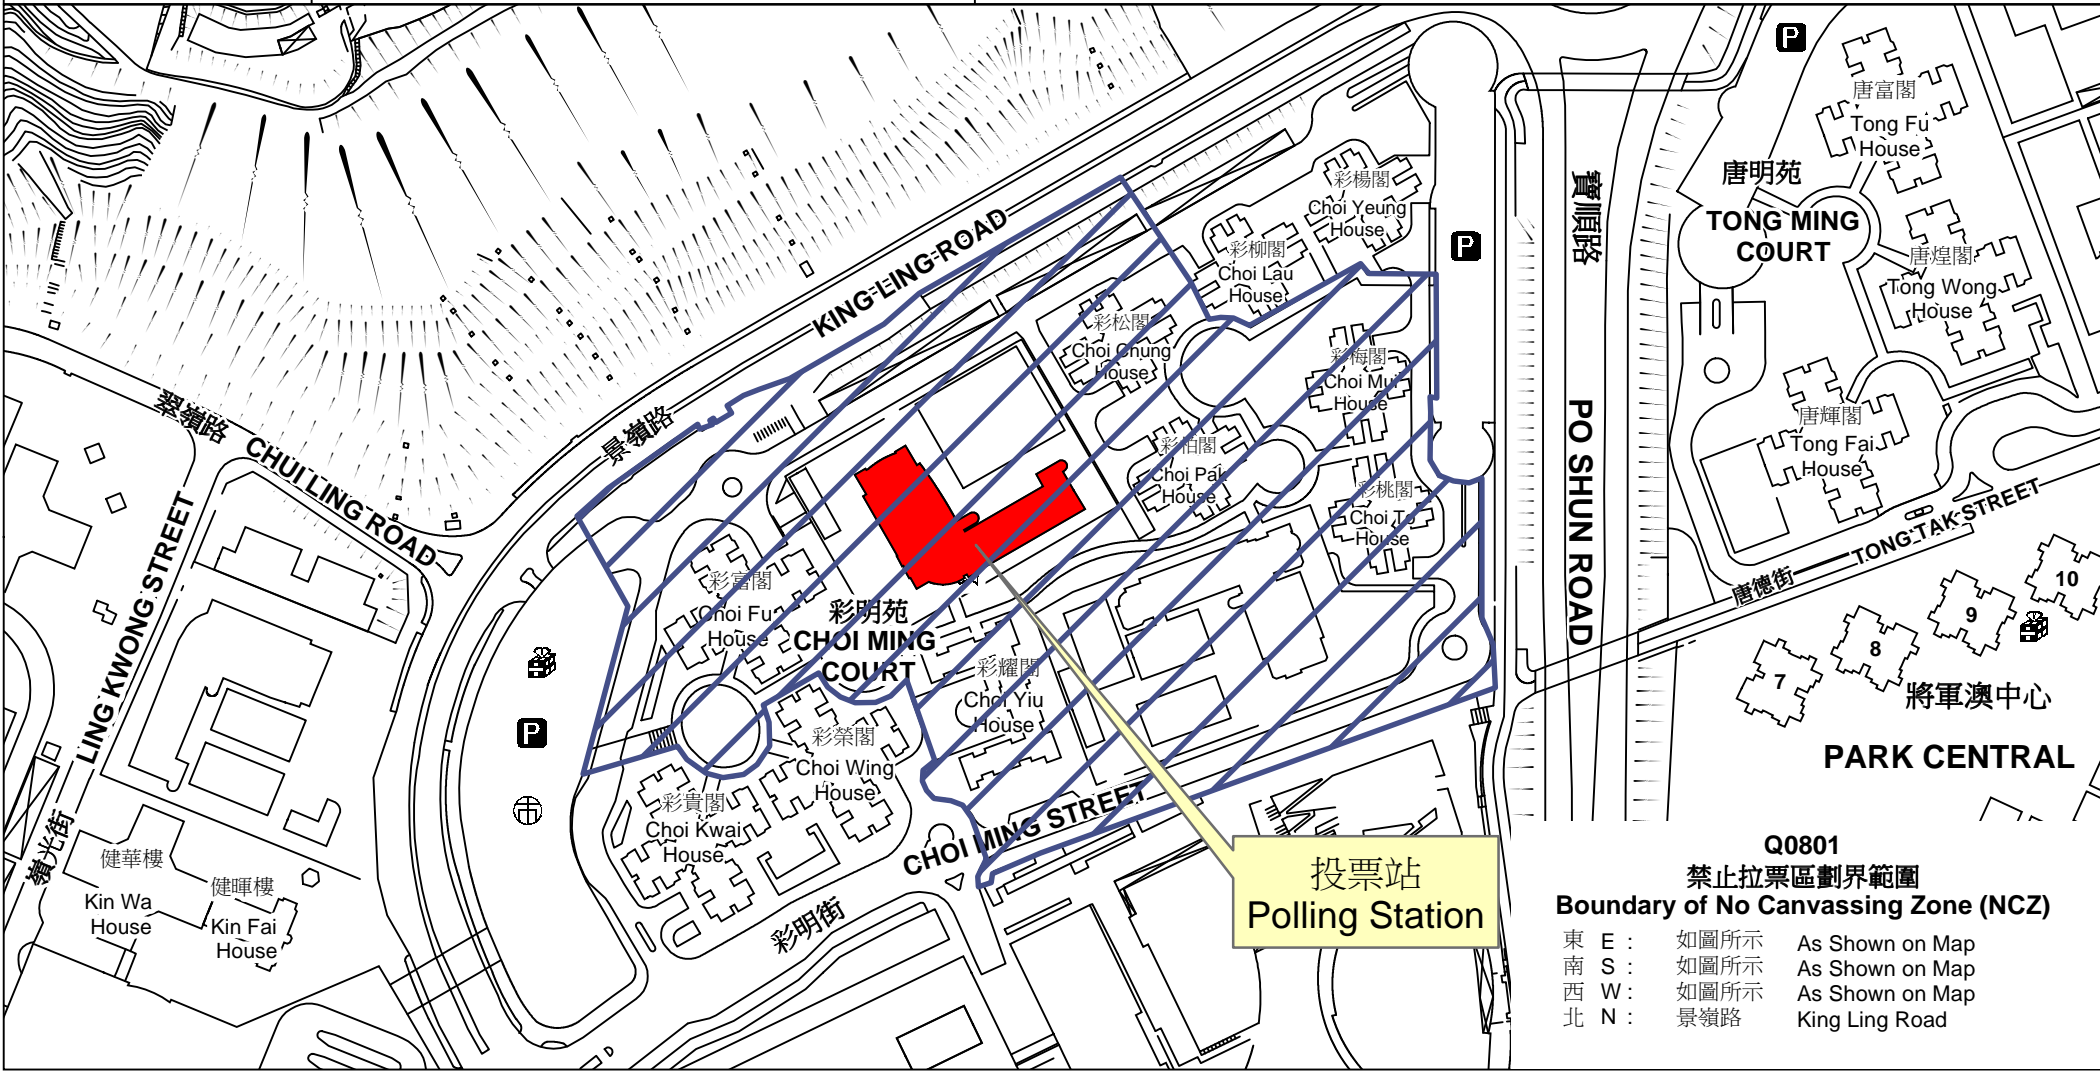

投票站位置圖和禁止拉票區 Polling Station - Location Plan & No Canvassing Zone

投票站編號 Polling Station Code	2018年立法會補選地方選區編號及名稱 Code & Name of Geographical Constituency for 2018 Legislative Council By-election	名稱及地址 Name & Address
<b>Q0801</b>	<b>LC5</b> 新界東 <b>NEW TERRITORIES EAST</b>	港澳信義會明道小學 新界將軍澳彩明苑彩明街7號 <b>Hong Kong And Macau Lutheran Church Ming Tao Primary School</b> 7 Choi Ming Street, Choi Ming Court, Tseung Kwan O, New Territories

**Q0801**  
**禁止拉票區劃界範圍**  
**Boundary of No Canvassing Zone (NCZ)**

東 E :	如圖所示	As Shown on Map
南 S :	如圖所示	As Shown on Map
西 W :	如圖所示	As Shown on Map
北 N :	景嶺路	King Ling Road

 禁止拉票區  
No Canvassing Zone