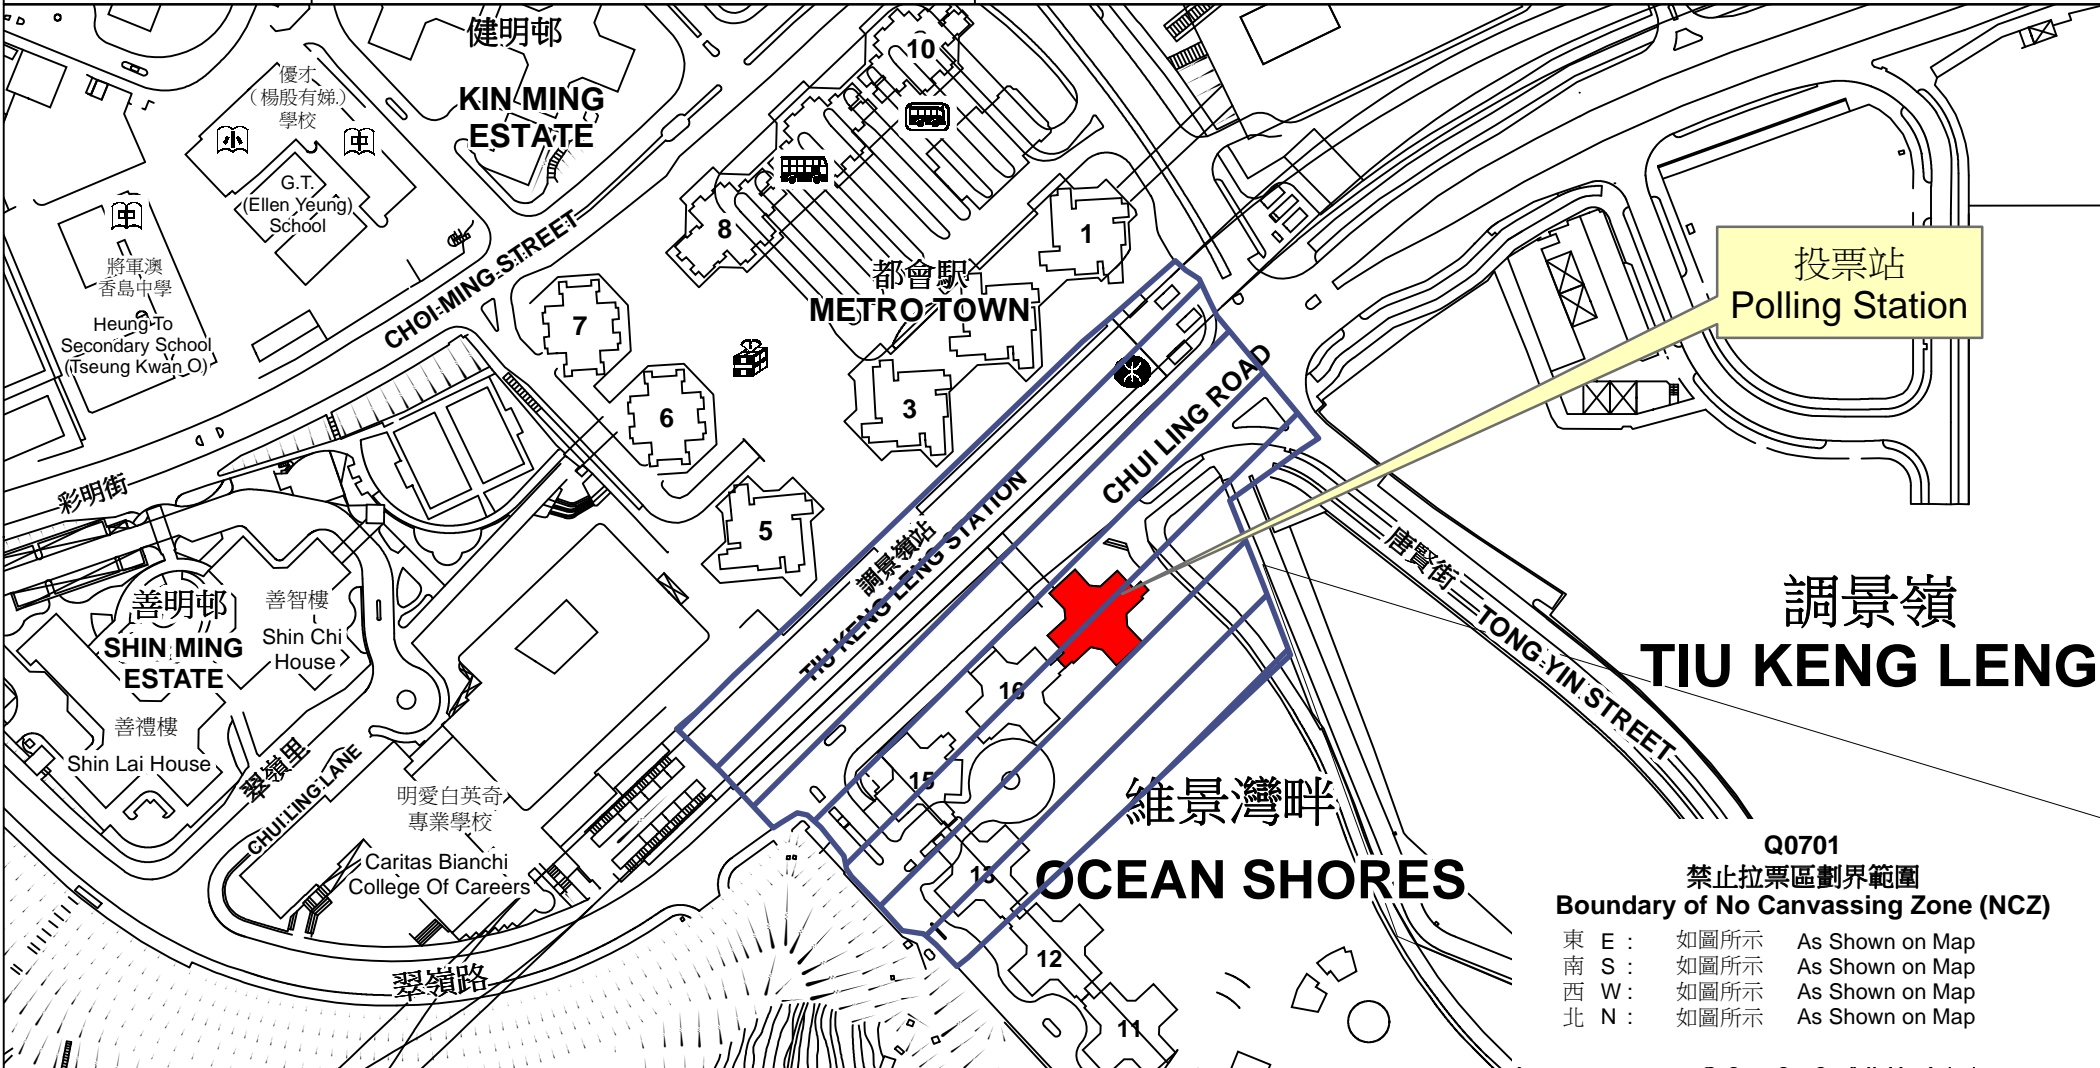

投票站位置圖和禁止拉票區 Polling Station - Location Plan & No Canvassing Zone

<p>投票站編號 Polling Station Code</p> <p>Q0701</p>	<p>2018年立法會補選地方選區編號及名稱 Code & Name of Geographical Constituency for 2018 Legislative Council By-election</p> <p>LC5 新界東 NEW TERRITORIES EAST</p>	<p>名稱及地址 Name & Address</p> <p>香港基督教女青年會將軍澳綜合社會服務處 新界將軍澳調景嶺澳景路88號維景灣畔第17座地庫3層 HKYWCA Tseung Kwan O Integrated Social Service Centre LG 3, Tower 17, Ocean Shores, 88 O King Road, Tiu Keng Leng, Tseung Kwan O, New Territories</p>
---	---	---

**Q0701
禁止拉票區劃界範圍
Boundary of No Canvassing Zone (NCZ)**

東 E :	如圖所示	As Shown on Map
南 S :	如圖所示	As Shown on Map
西 W :	如圖所示	As Shown on Map
北 N :	如圖所示	As Shown on Map

 禁止拉票區
No Canvassing Zone