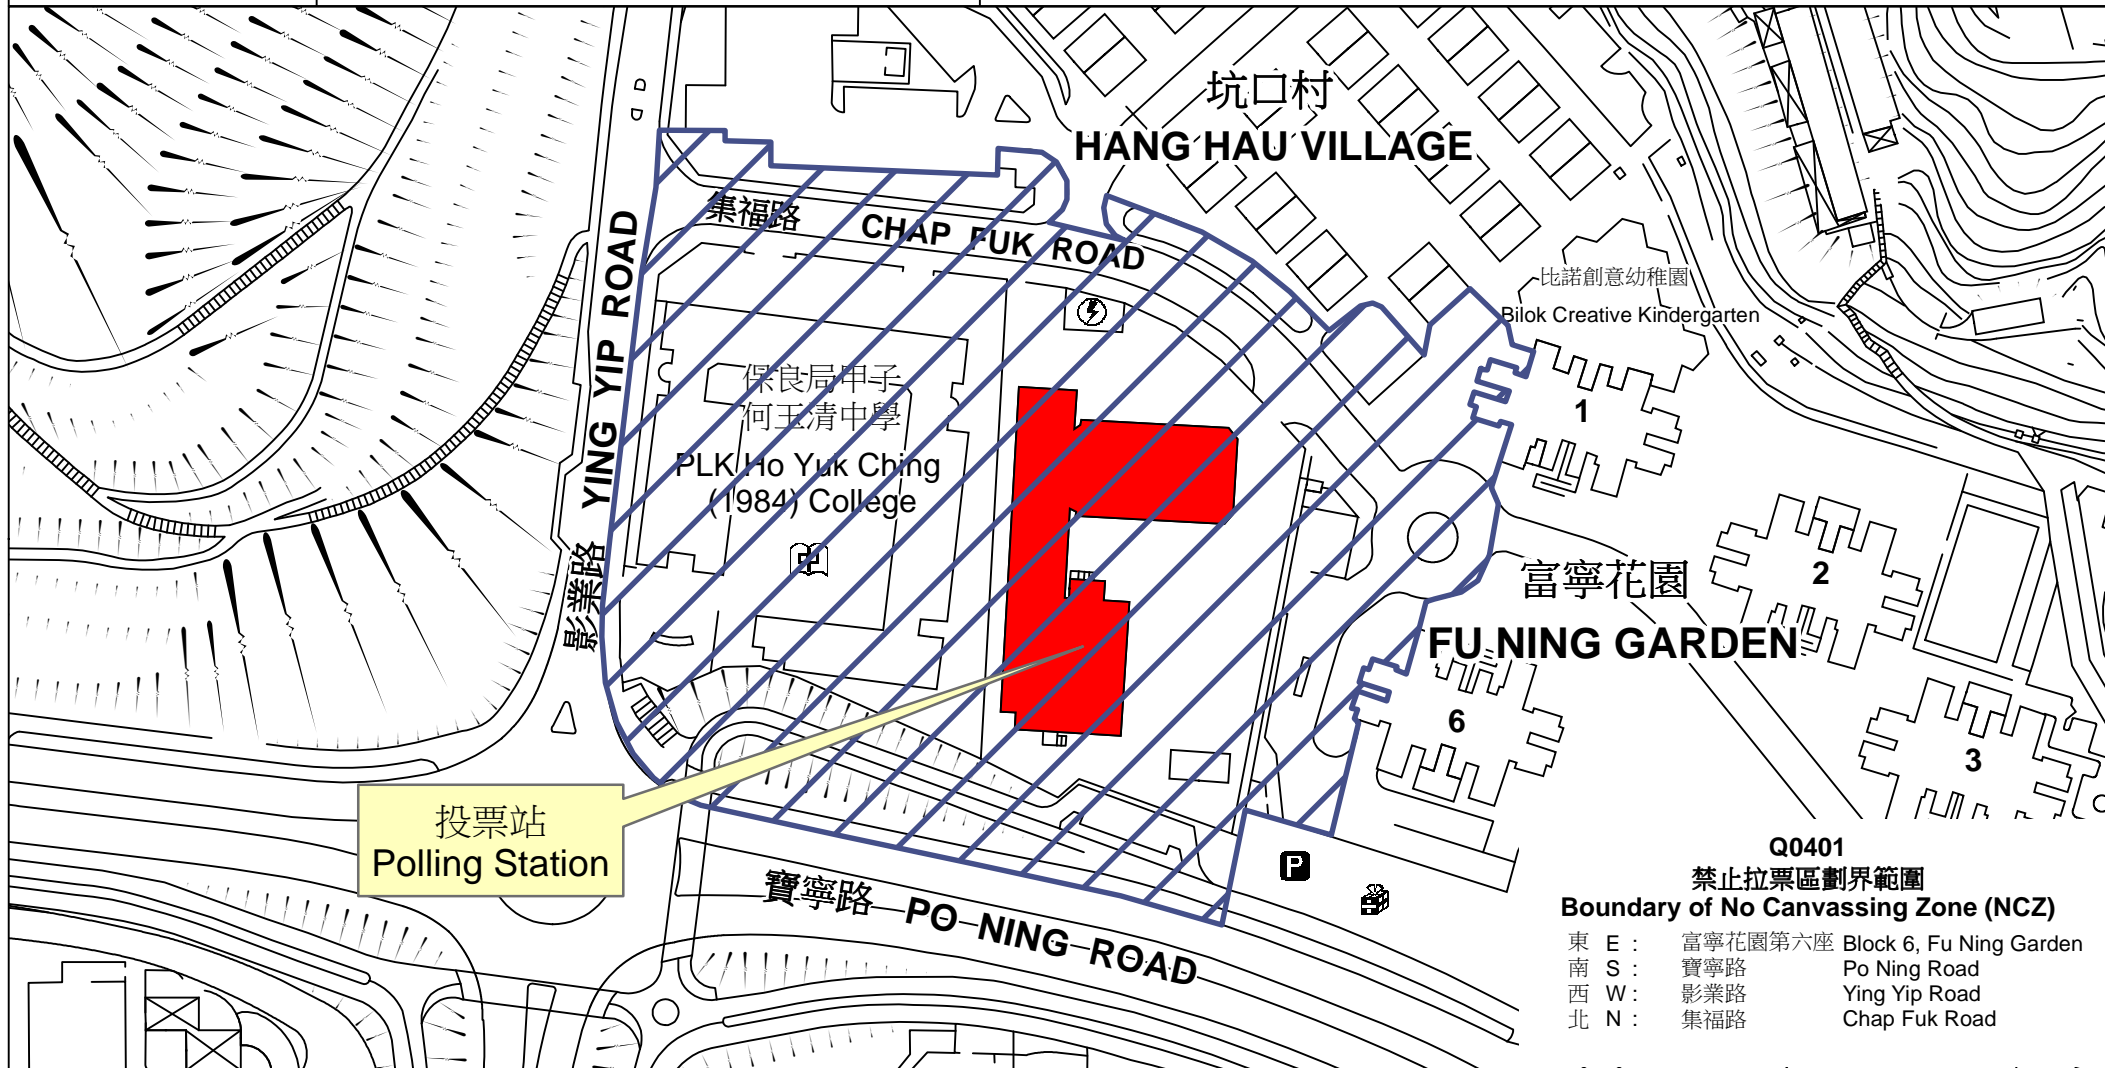

投票站位置圖和禁止拉票區 Polling Station - Location Plan & No Canvassing Zone

投票站編號 Polling Station Code	2018年立法會補選地方選區編號及名稱 Code & Name of Geographical Constituency for 2018 Legislative Council By-election	名稱及地址 Name & Address
Q0401	LC5 新界東 NEW TERRITORIES EAST	港澳信義會小學 新界將軍澳集福路4號 Hong Kong and Macau Lutheran Church Primary School 4 Chap Fuk Road, Tseung Kwan O, New Territories

 禁止拉票區
No Canvassing Zone