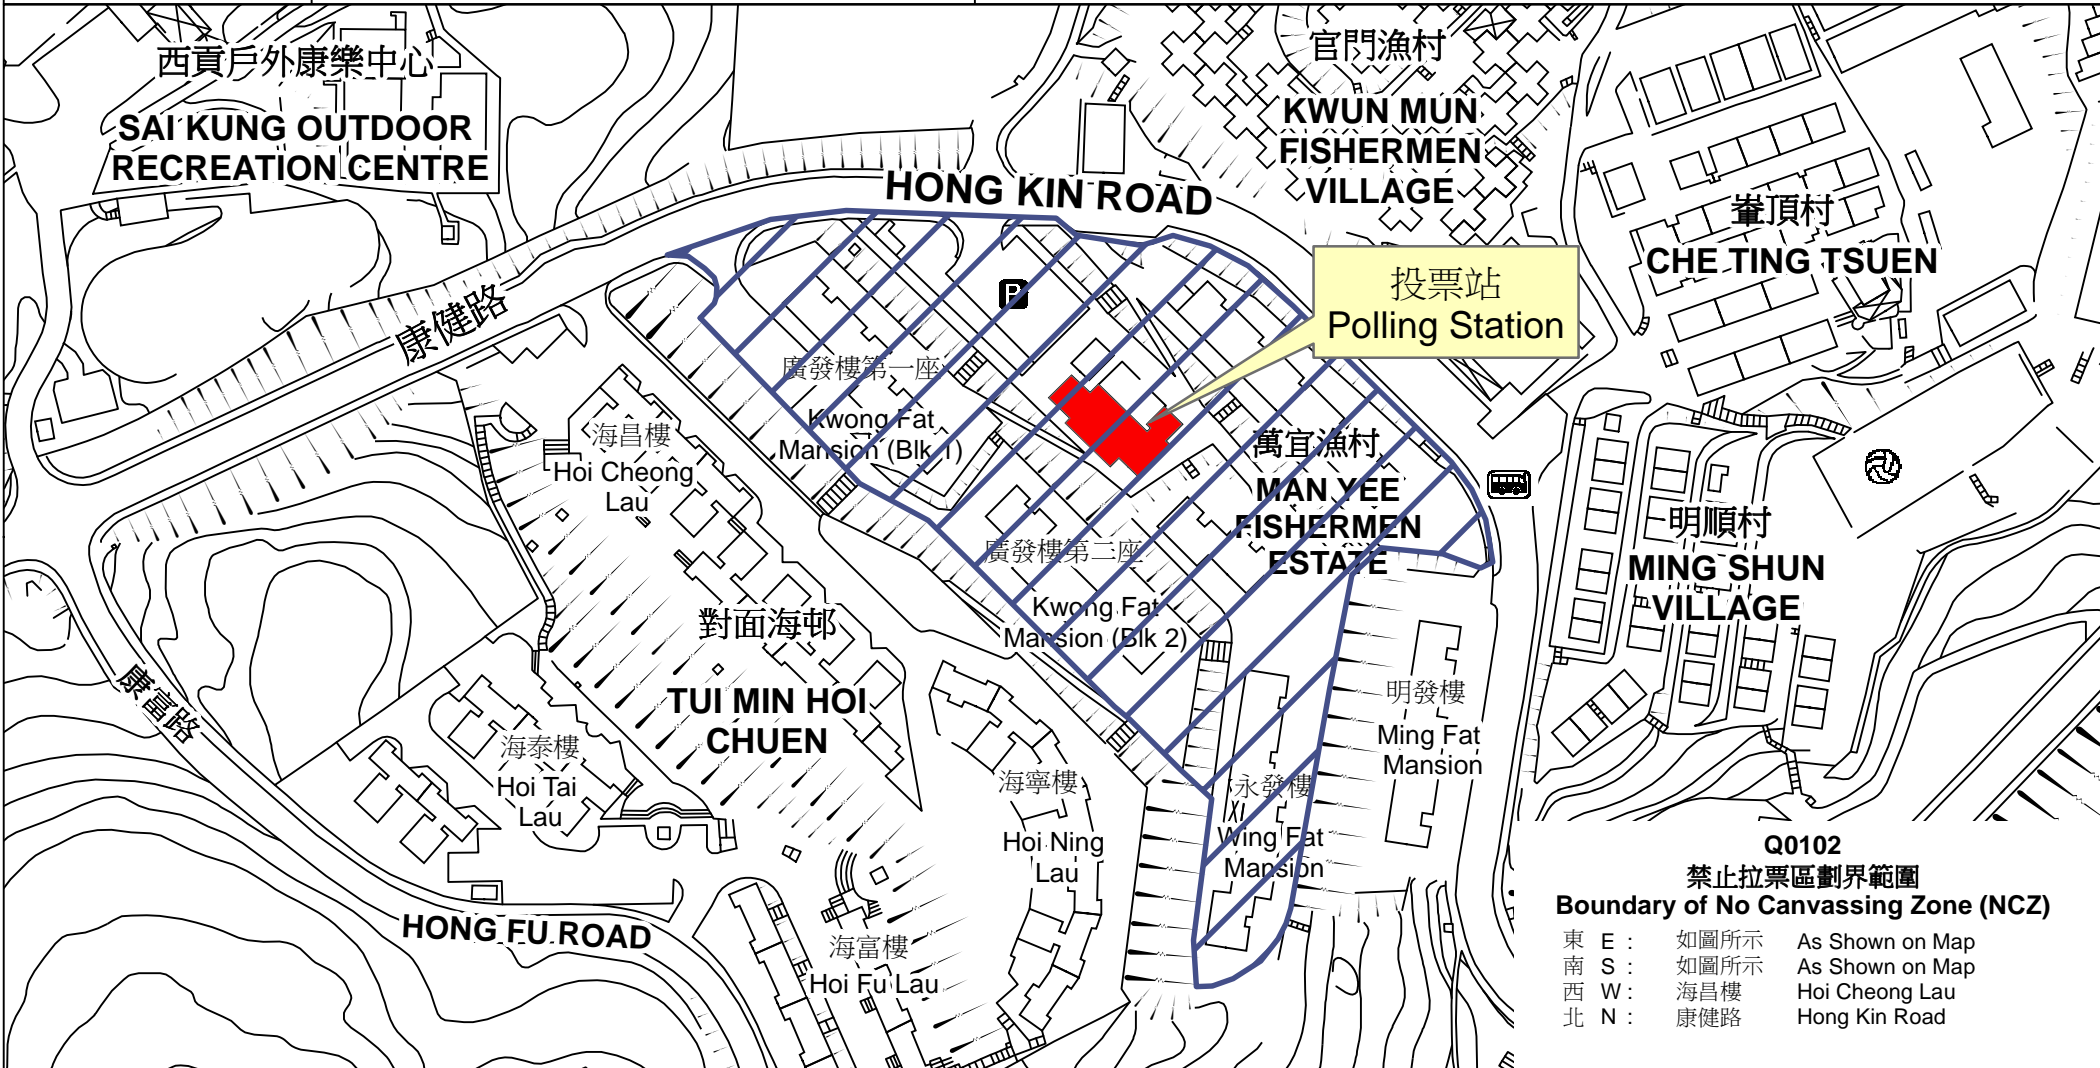

投票站位置圖和禁止拉票區 Polling Station - Location Plan & No Canvassing Zone

<p>投票站編號 Polling Station Code</p> <p><b>Q0102</b></p>	<p>2018年立法會補選地方選區編號及名稱 Code &amp; Name of Geographical Constituency for 2018 Legislative Council By-election</p> <p><b>LC5</b> 新界東 <b>NEW TERRITORIES EAST</b></p>	<p>名稱及地址 Name &amp; Address</p> <p>萬宜漁村公共會堂 新界西貢對面海康健路140號萬宜漁村 <b>Man Yee Fishermen Village Community Hall</b> Man Yee Fishermen Estate, 140 Hong Kin Road, Tui Min Hoi, Sai Kung, New Territories</p>
---	--	--

**Q0102**  
禁止拉票區劃界範圍  
Boundary of No Canvassing Zone (NCZ)

東 E :	如圖所示	As Shown on Map
南 S :	如圖所示	As Shown on Map
西 W :	海昌樓	Hoi Cheong Lau
北 N :	康健路	Hong Kin Road

 禁止拉票區  
No Canvassing Zone