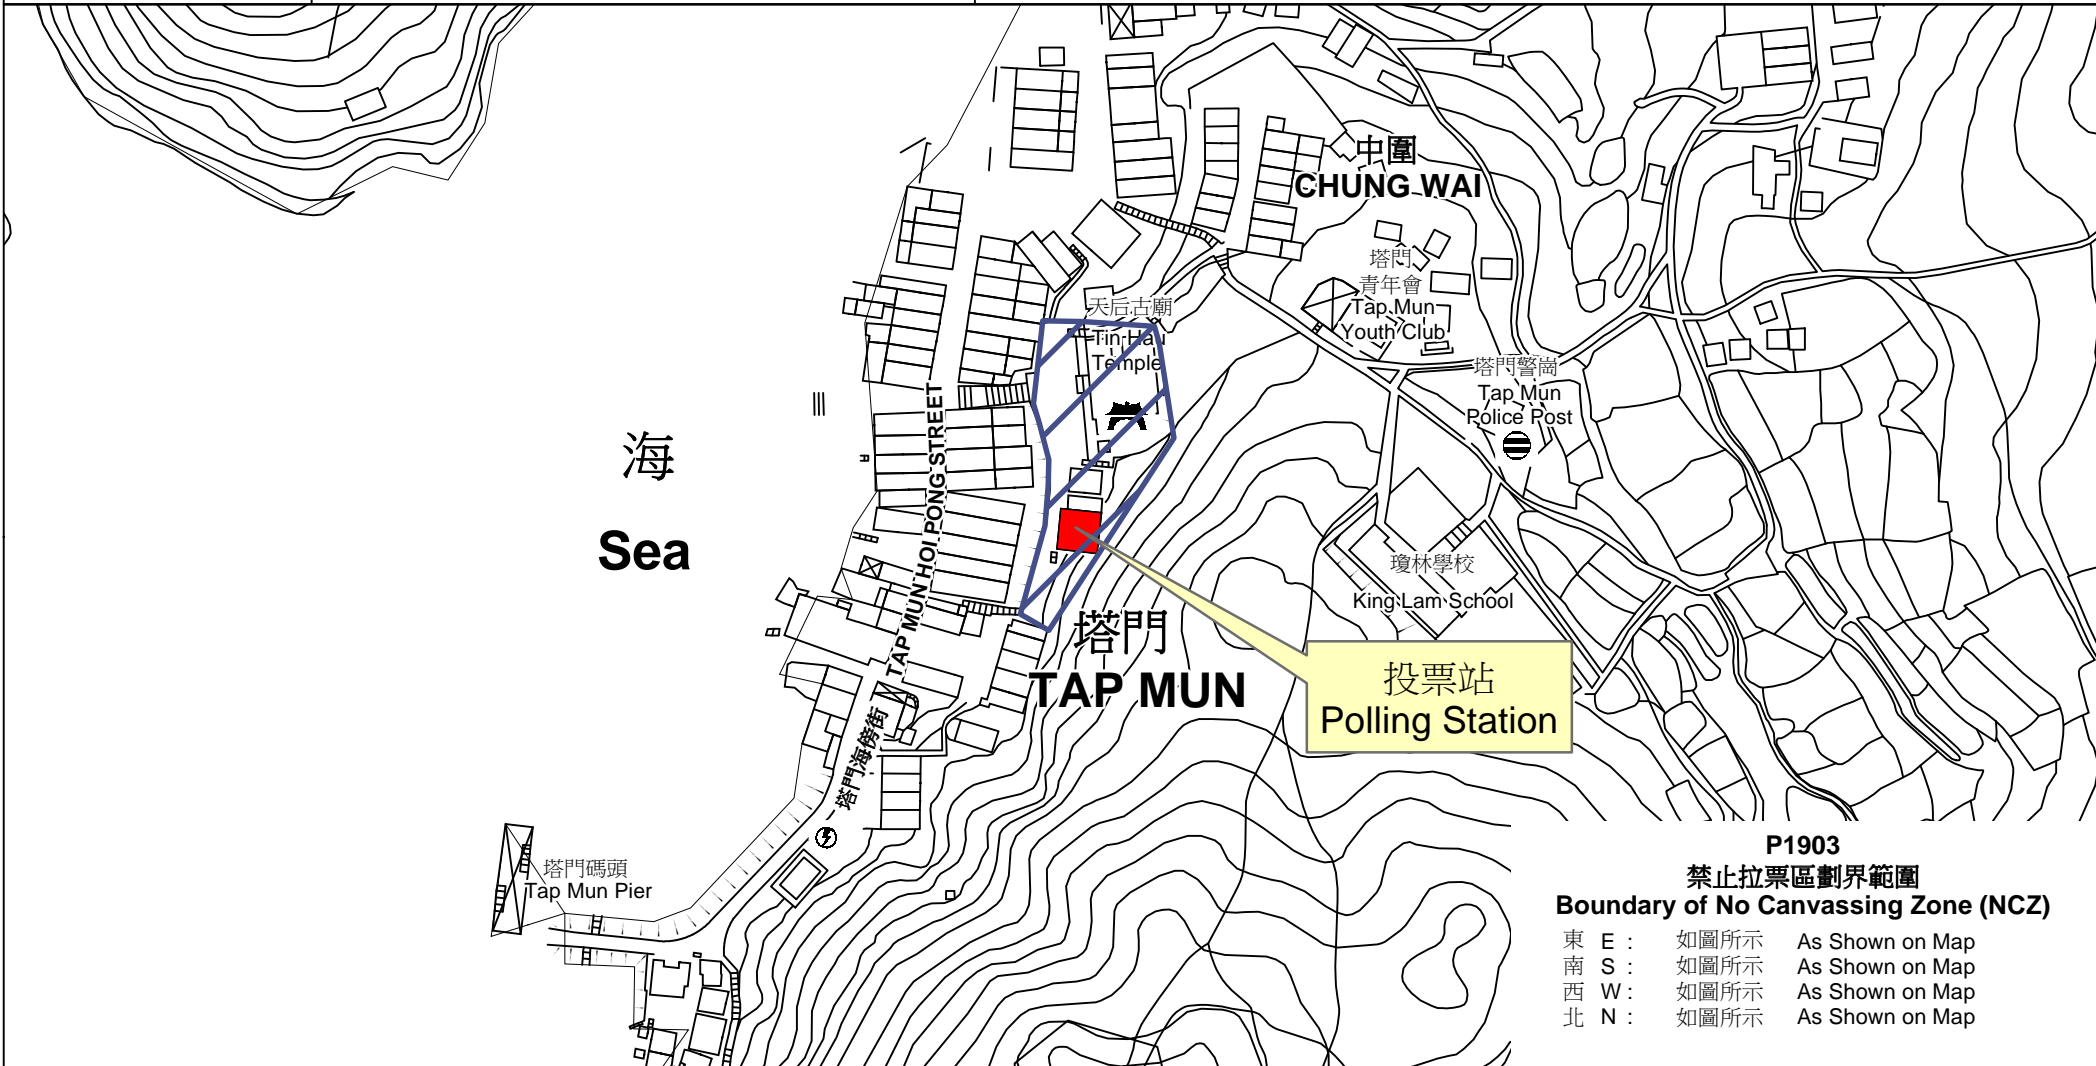

投票站位置圖和禁止拉票區 Polling Station - Location Plan & No Canvassing Zone

投票站編號 Polling Station Code	2018年立法會補選地方選區編號及名稱 Code & Name of Geographical Constituency for 2018 Legislative Council By-election	名稱及地址 Name & Address
<p style="font-size: 2em; font-weight: bold;">P1903</p>	<p style="text-align: center; font-weight: bold;">LC5 新界東 NEW TERRITORIES EAST</p>	<p>塔門鄉公所 新界大埔塔門 Tap Mun Village Office Tap Mun, Tai Po, New Territories</p>

禁止拉票區
 No Canvassing Zone