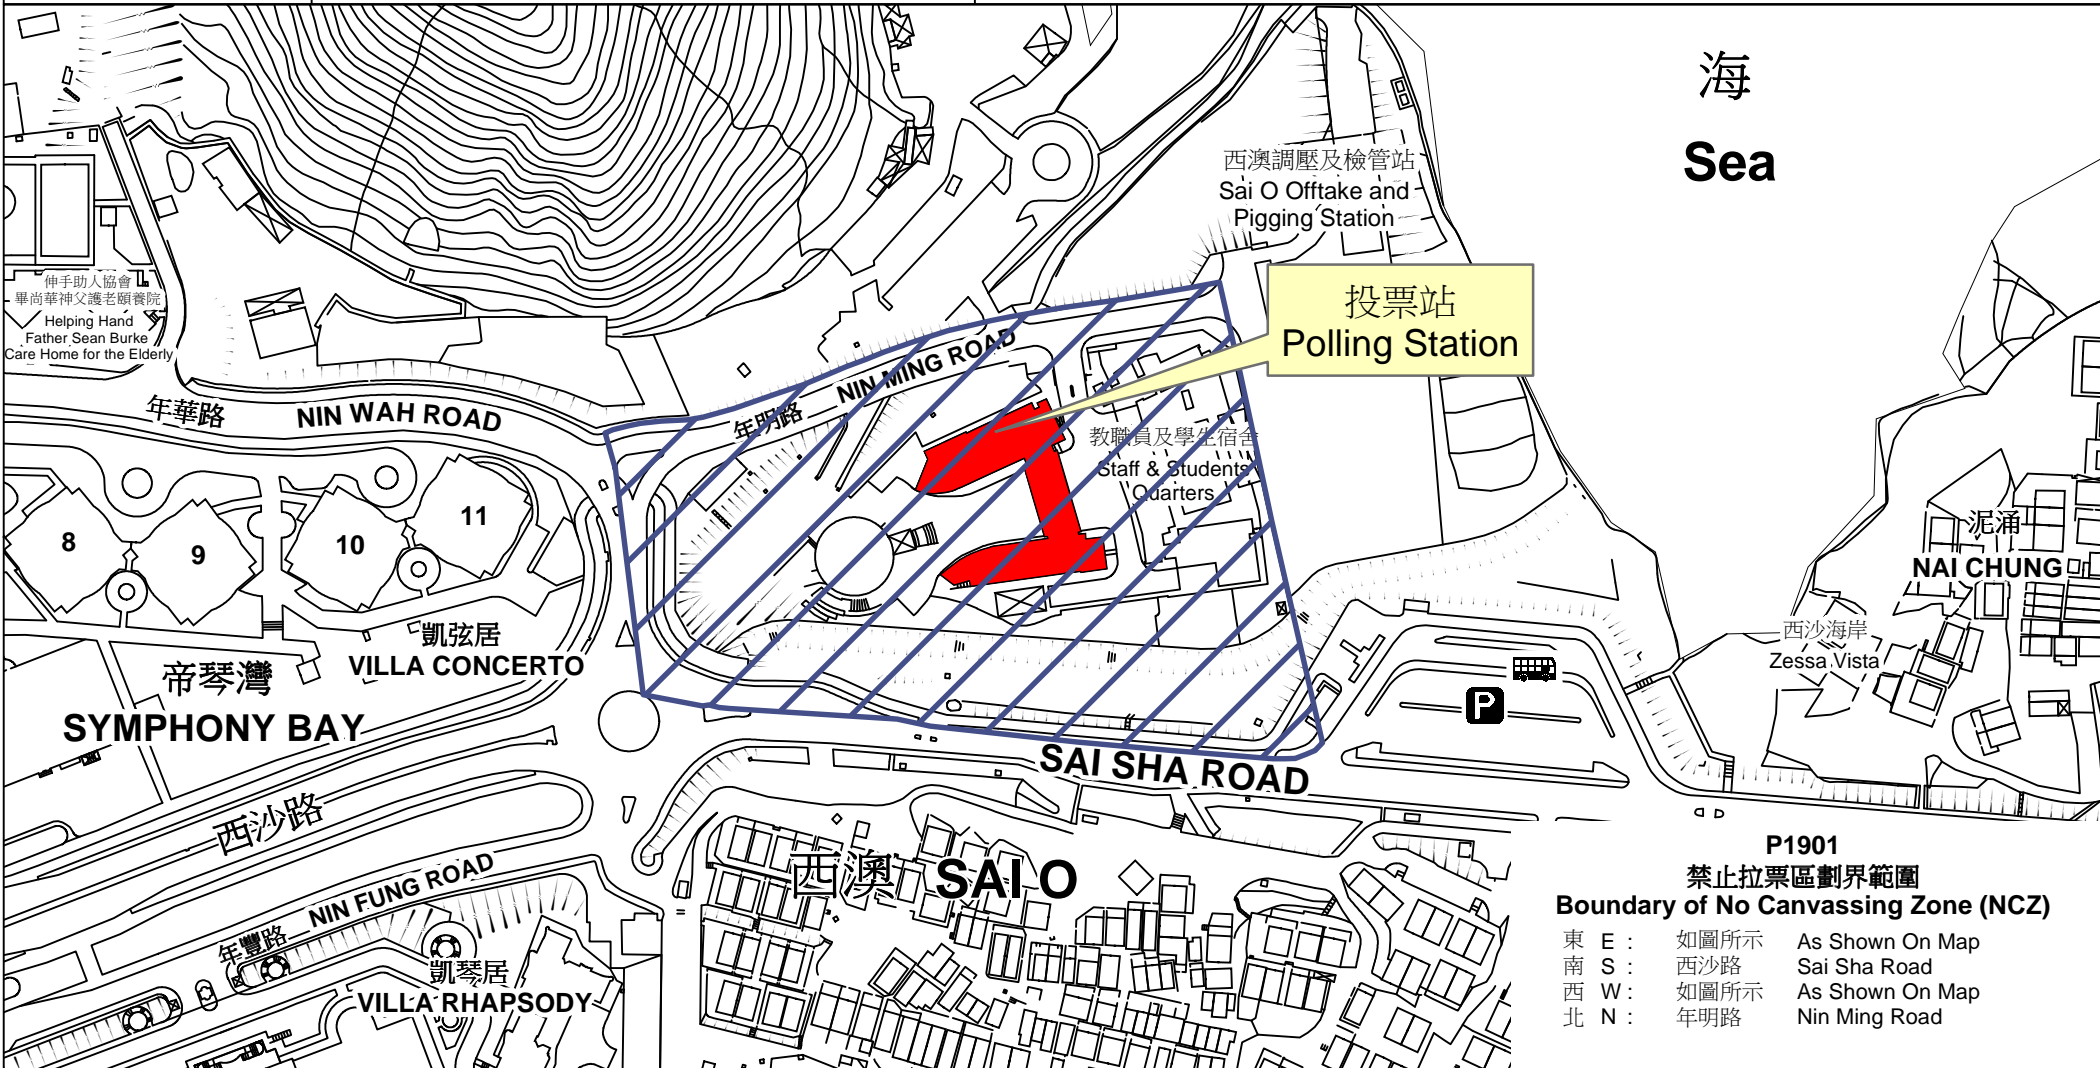

投票站位置圖和禁止拉票區 Polling Station - Location Plan & No Canvassing Zone

投票站編號 Polling Station Code	2018年立法會補選地方選區編號及名稱 Code & Name of Geographical Constituency for 2018 Legislative Council By-election	名稱及地址 Name & Address
<b>P1901</b>	<b>LC5</b> 新界東 <b>NEW TERRITORIES EAST</b>	香港浸信會神學院 新界西貢北西澳年明路1號 <b>Hong Kong Baptist Theological Seminary</b> 1 Nin Ming Road, Sai O, Sai Kung (North), New Territories

 禁止拉票區  
No Canvassing Zone