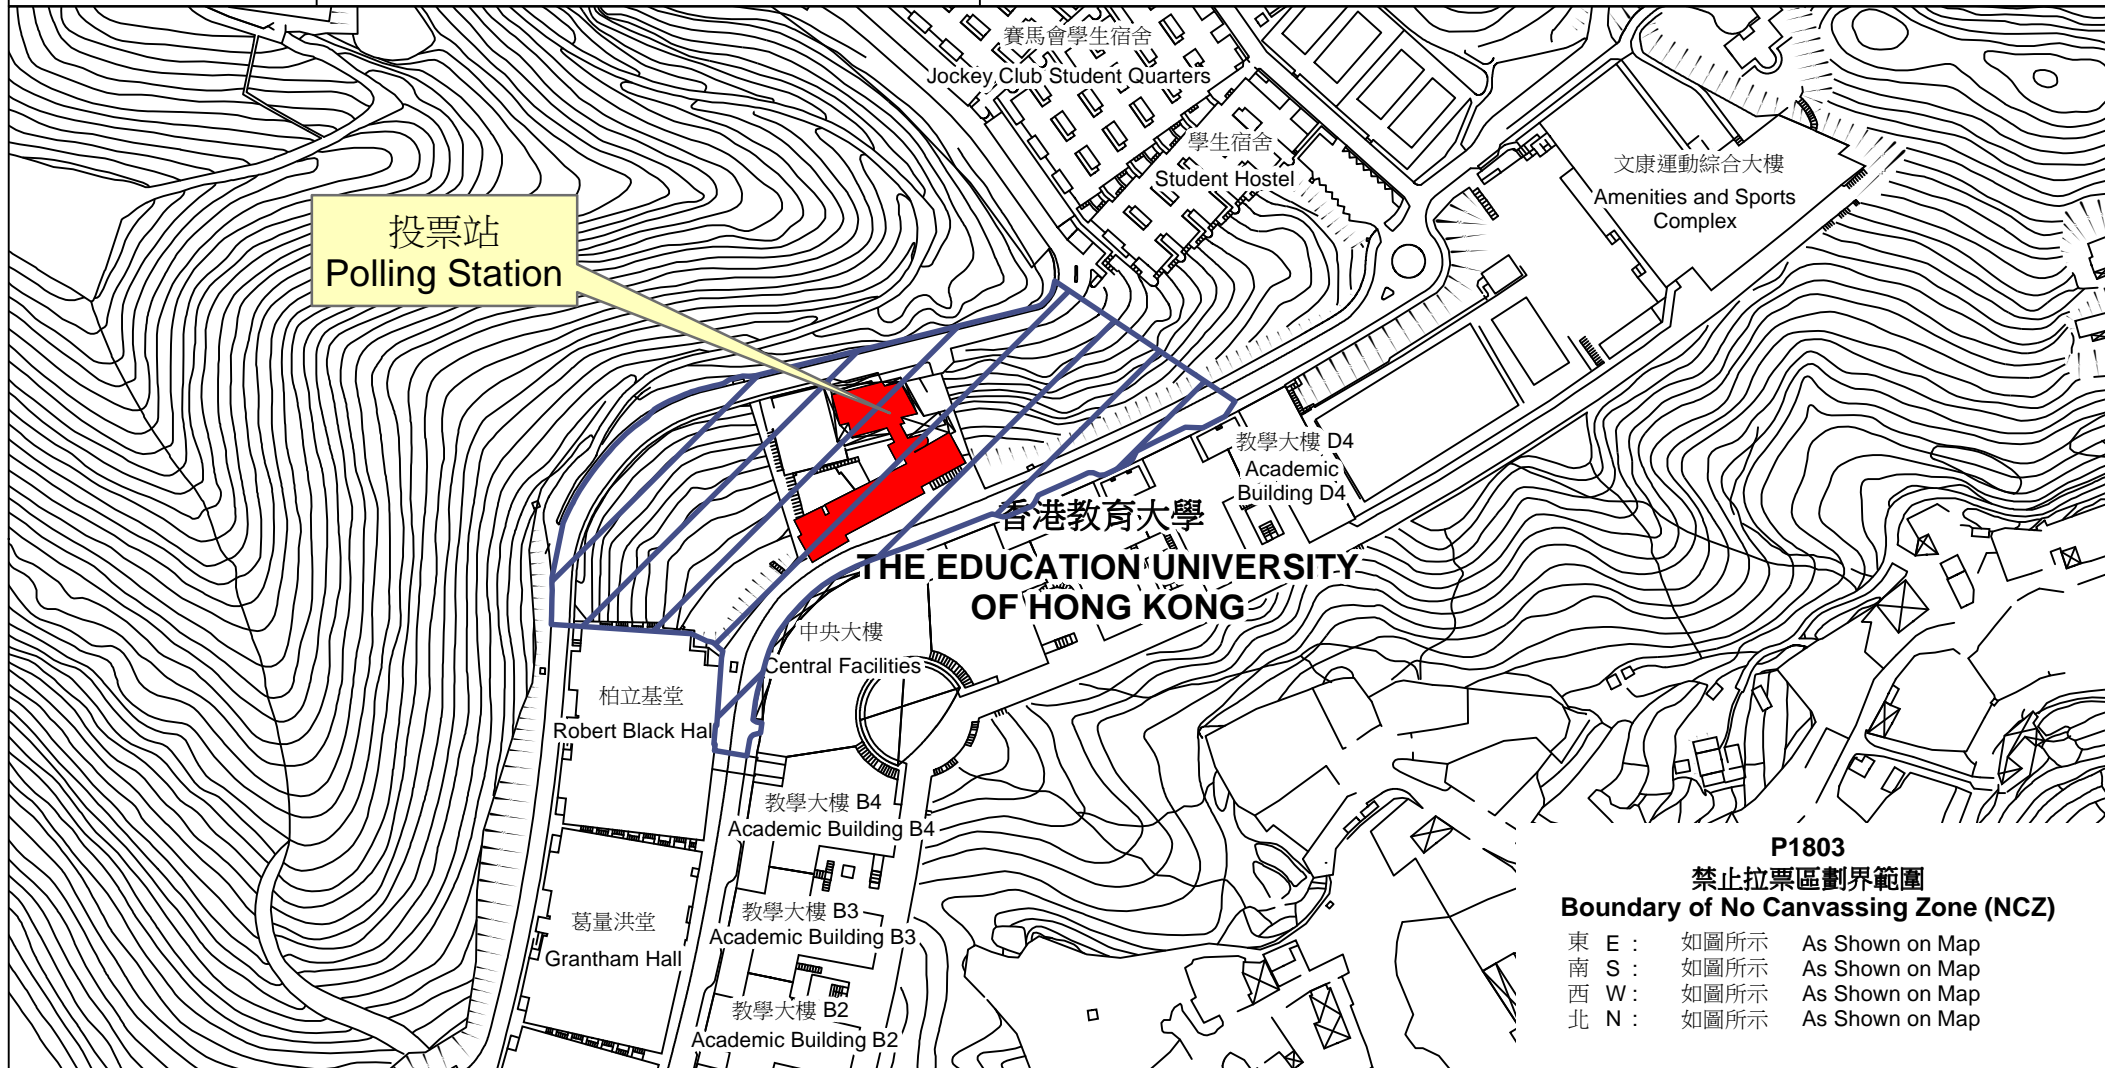

投票站位置圖和禁止拉票區 Polling Station - Location Plan & No Canvassing Zone

投票站編號 Polling Station Code	2018年立法會補選地方選區編號及名稱 Code & Name of Geographical Constituency for 2018 Legislative Council By-election	名稱及地址 Name & Address
<p><b>P1803</b></p>	<p><b>LC5</b> 新界東 <b>NEW TERRITORIES EAST</b></p>	<p>香港教育大學賽馬會小學 新界大埔露屏路10號 <b>The Education University of Hong Kong Jockey Club Primary School</b> 10 Lo Ping Road, Tai Po, New Territories</p>

 禁止拉票區  
No Canvassing Zone