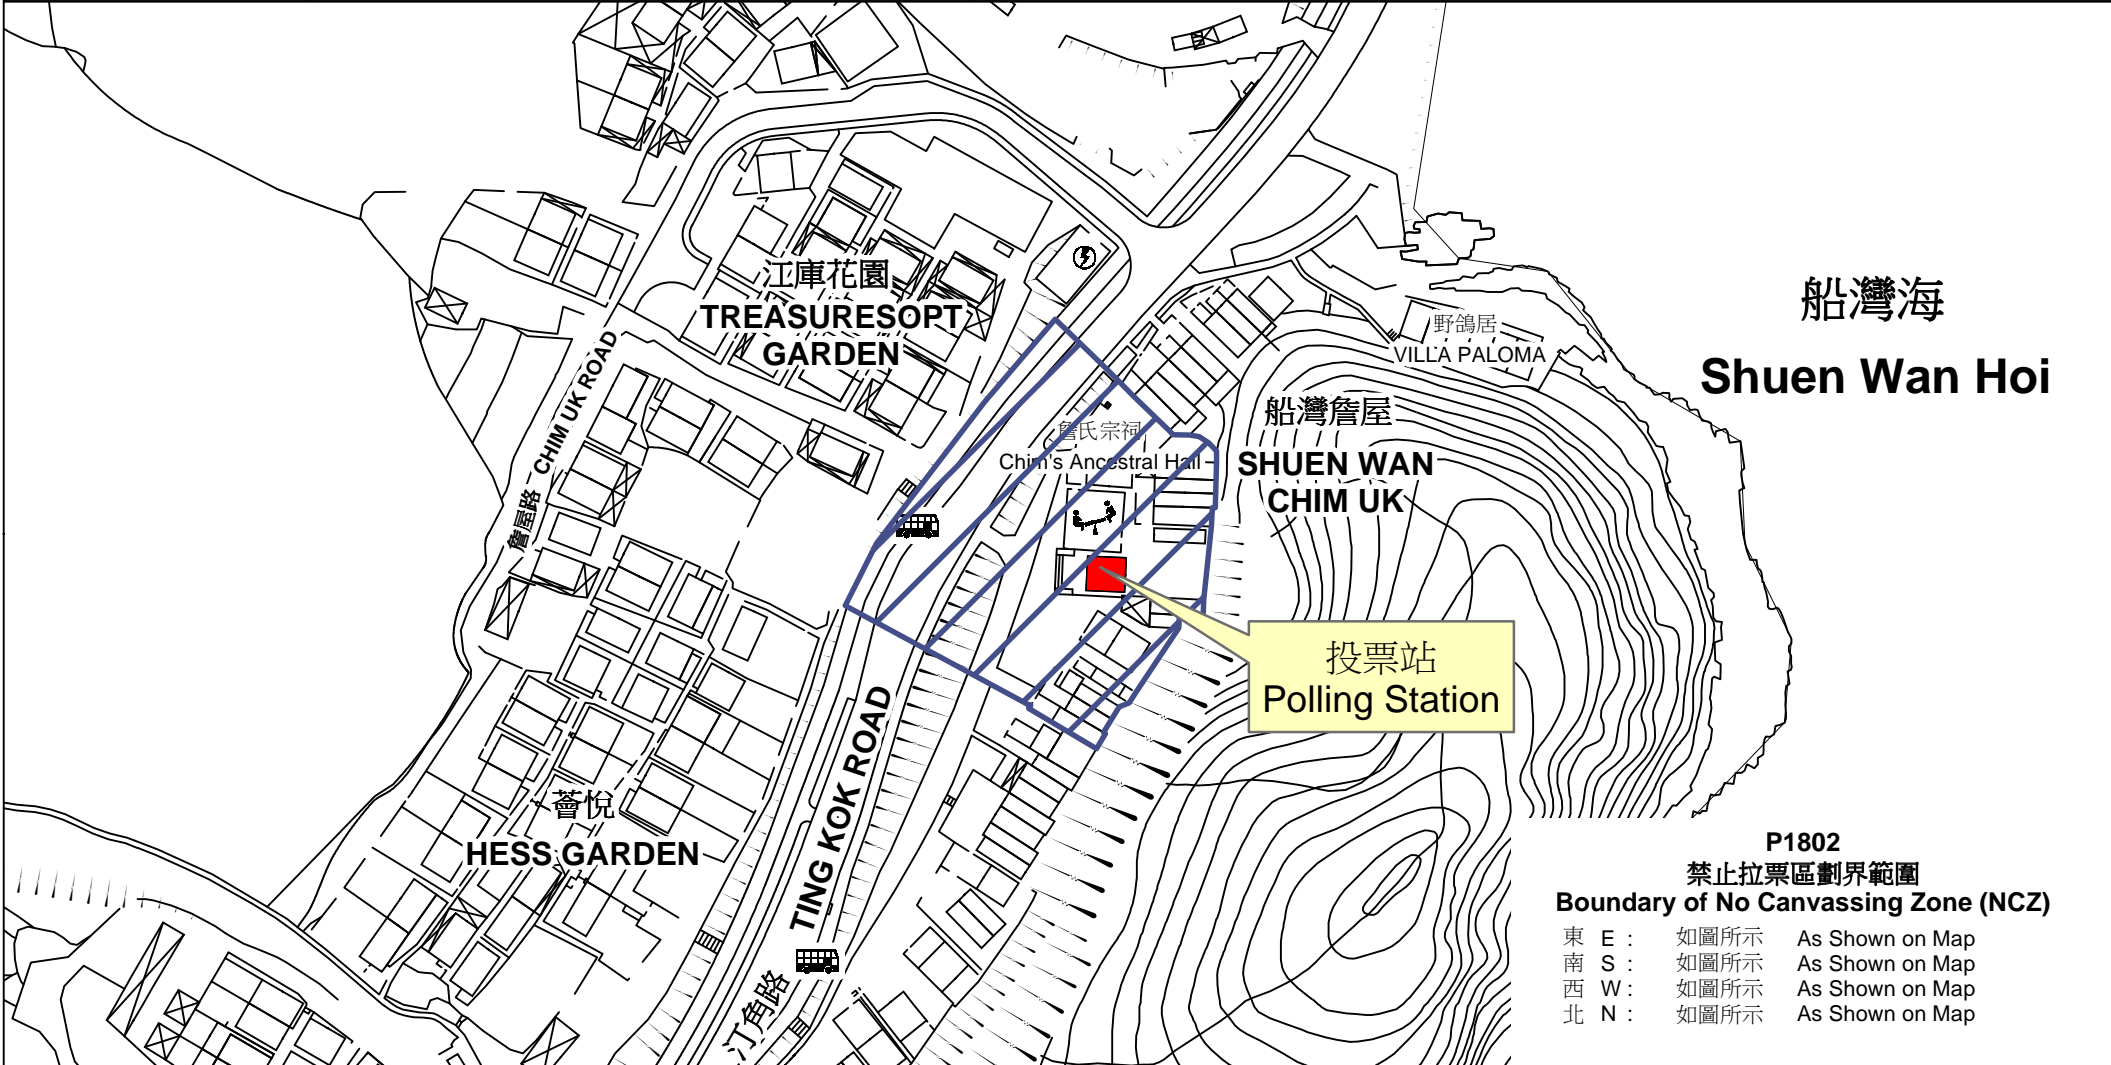

投票站位置圖和禁止拉票區 Polling Station - Location Plan & No Canvassing Zone

投票站編號 Polling Station Code	2018年立法會補選地方選區編號及名稱 Code & Name of Geographical Constituency for 2018 Legislative Council By-election	名稱及地址 Name & Address
P1802	LC5 新界東 NEW TERRITORIES EAST	船灣詹屋村村公所 新界大埔汀角路船灣詹屋村38號 Shuen Wan Chim Uk Village Office 38 Chim Uk Village, Shuen Wan, Ting Kok Road, Tai Po, New Territories

P1802
禁止拉票區劃界範圍
Boundary of No Canvassing Zone (NCZ)

東 E :	如圖所示	As Shown on Map
南 S :	如圖所示	As Shown on Map
西 W :	如圖所示	As Shown on Map
北 N :	如圖所示	As Shown on Map

 禁止拉票區
 No Canvassing Zone