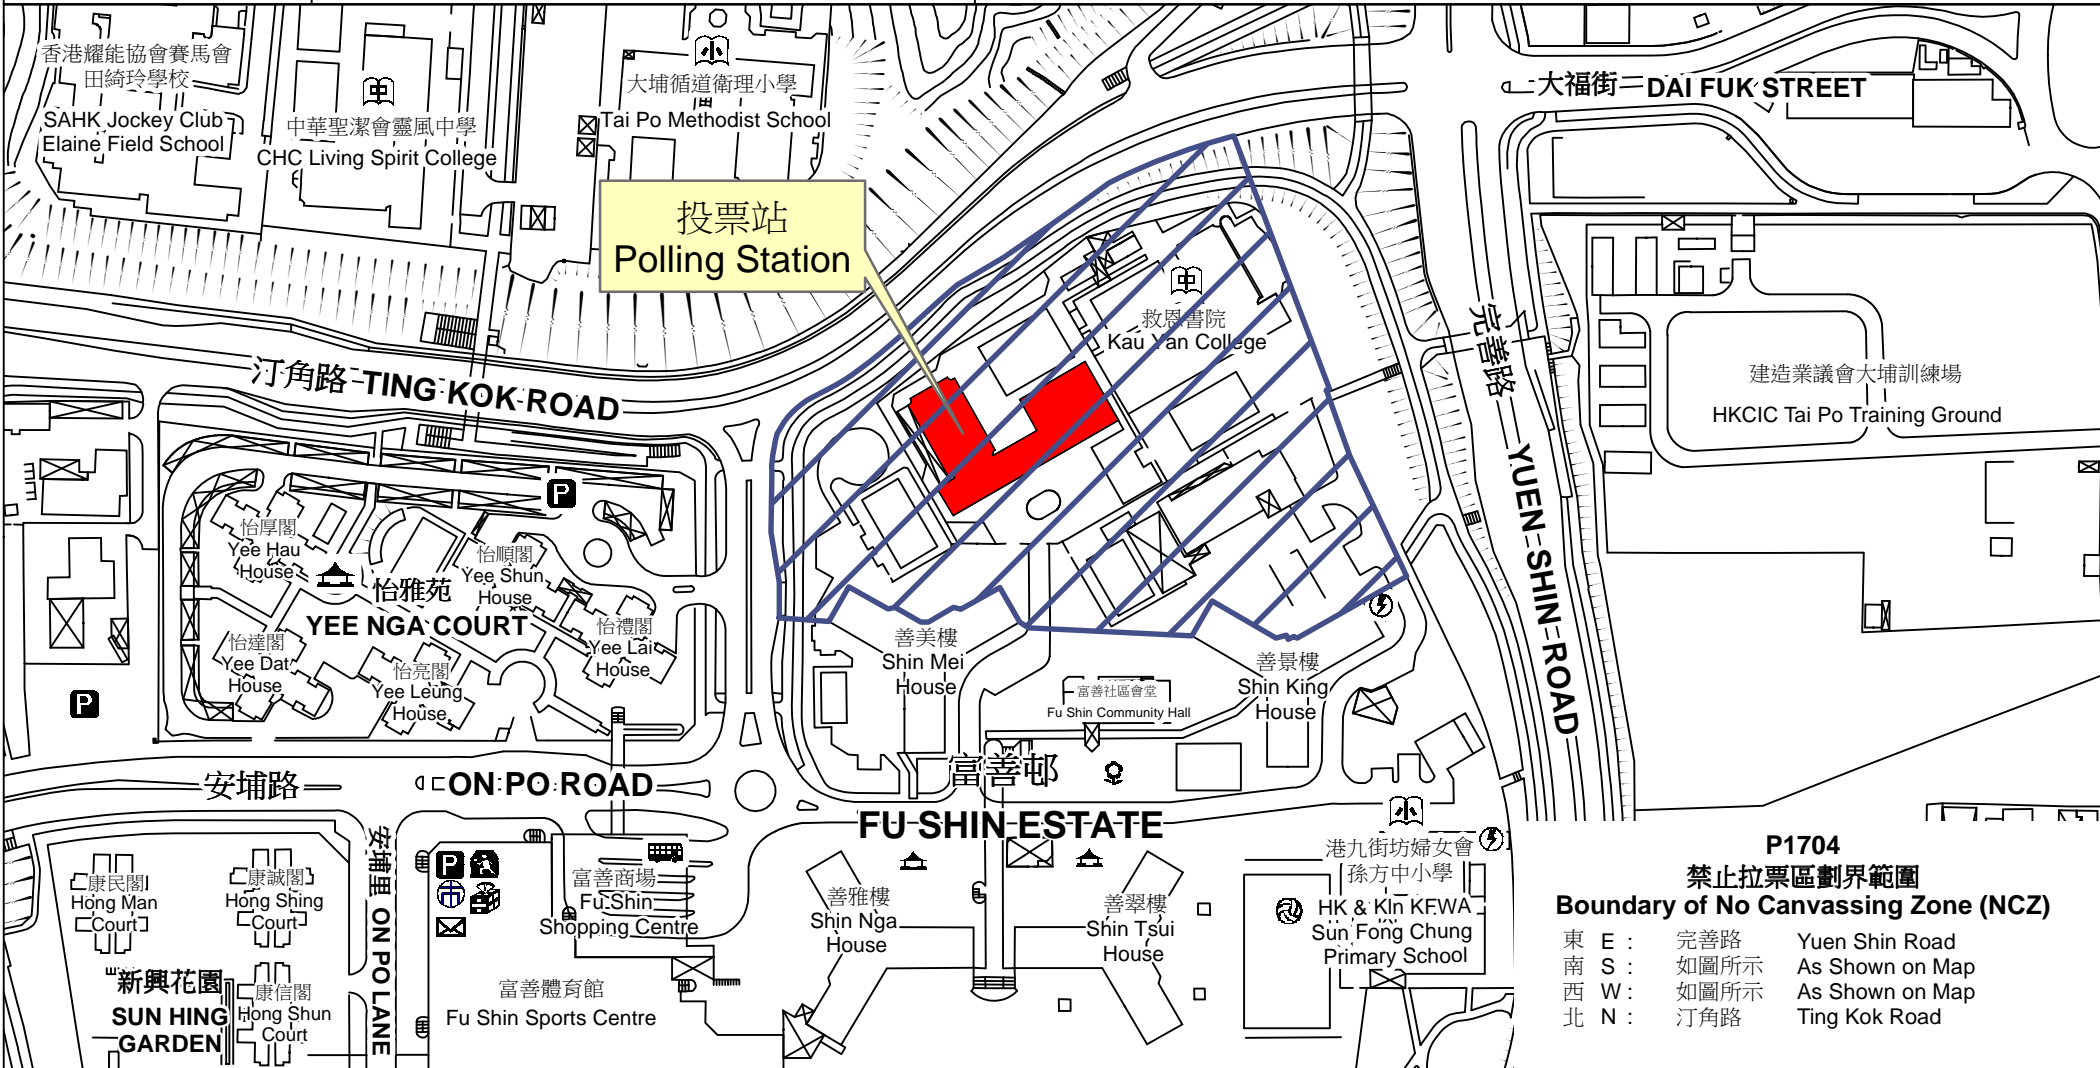

# 投票站位置圖和禁止拉票區 Polling Station - Location Plan & No Canvassing Zone

投票站編號 Polling Station Code  <b>P1704</b>	2018年立法會補選地方選區編號及名稱 Code & Name of Geographical Constituency for 2018 Legislative Council By-election  <b>LC5 新界東 NEW TERRITORIES EAST</b>	名稱及地址 Name & Address  孔教學院大成何郭佩珍中學 新界大埔富善邨 <b>Confucian Tai Shing Ho Kwok Pui Chun College Fu Shin Estate, Tai Po, New Territories</b>
---	--	---

**P1704  
禁止拉票區劃界範圍  
Boundary of No Canvassing Zone (NCZ)**

東 E :	完善路	Yuen Shin Road
南 S :	如圖所示	As Shown on Map
西 W :	如圖所示	As Shown on Map
北 N :	汀角路	Ting Kok Road

 禁止拉票區  
No Canvassing Zone