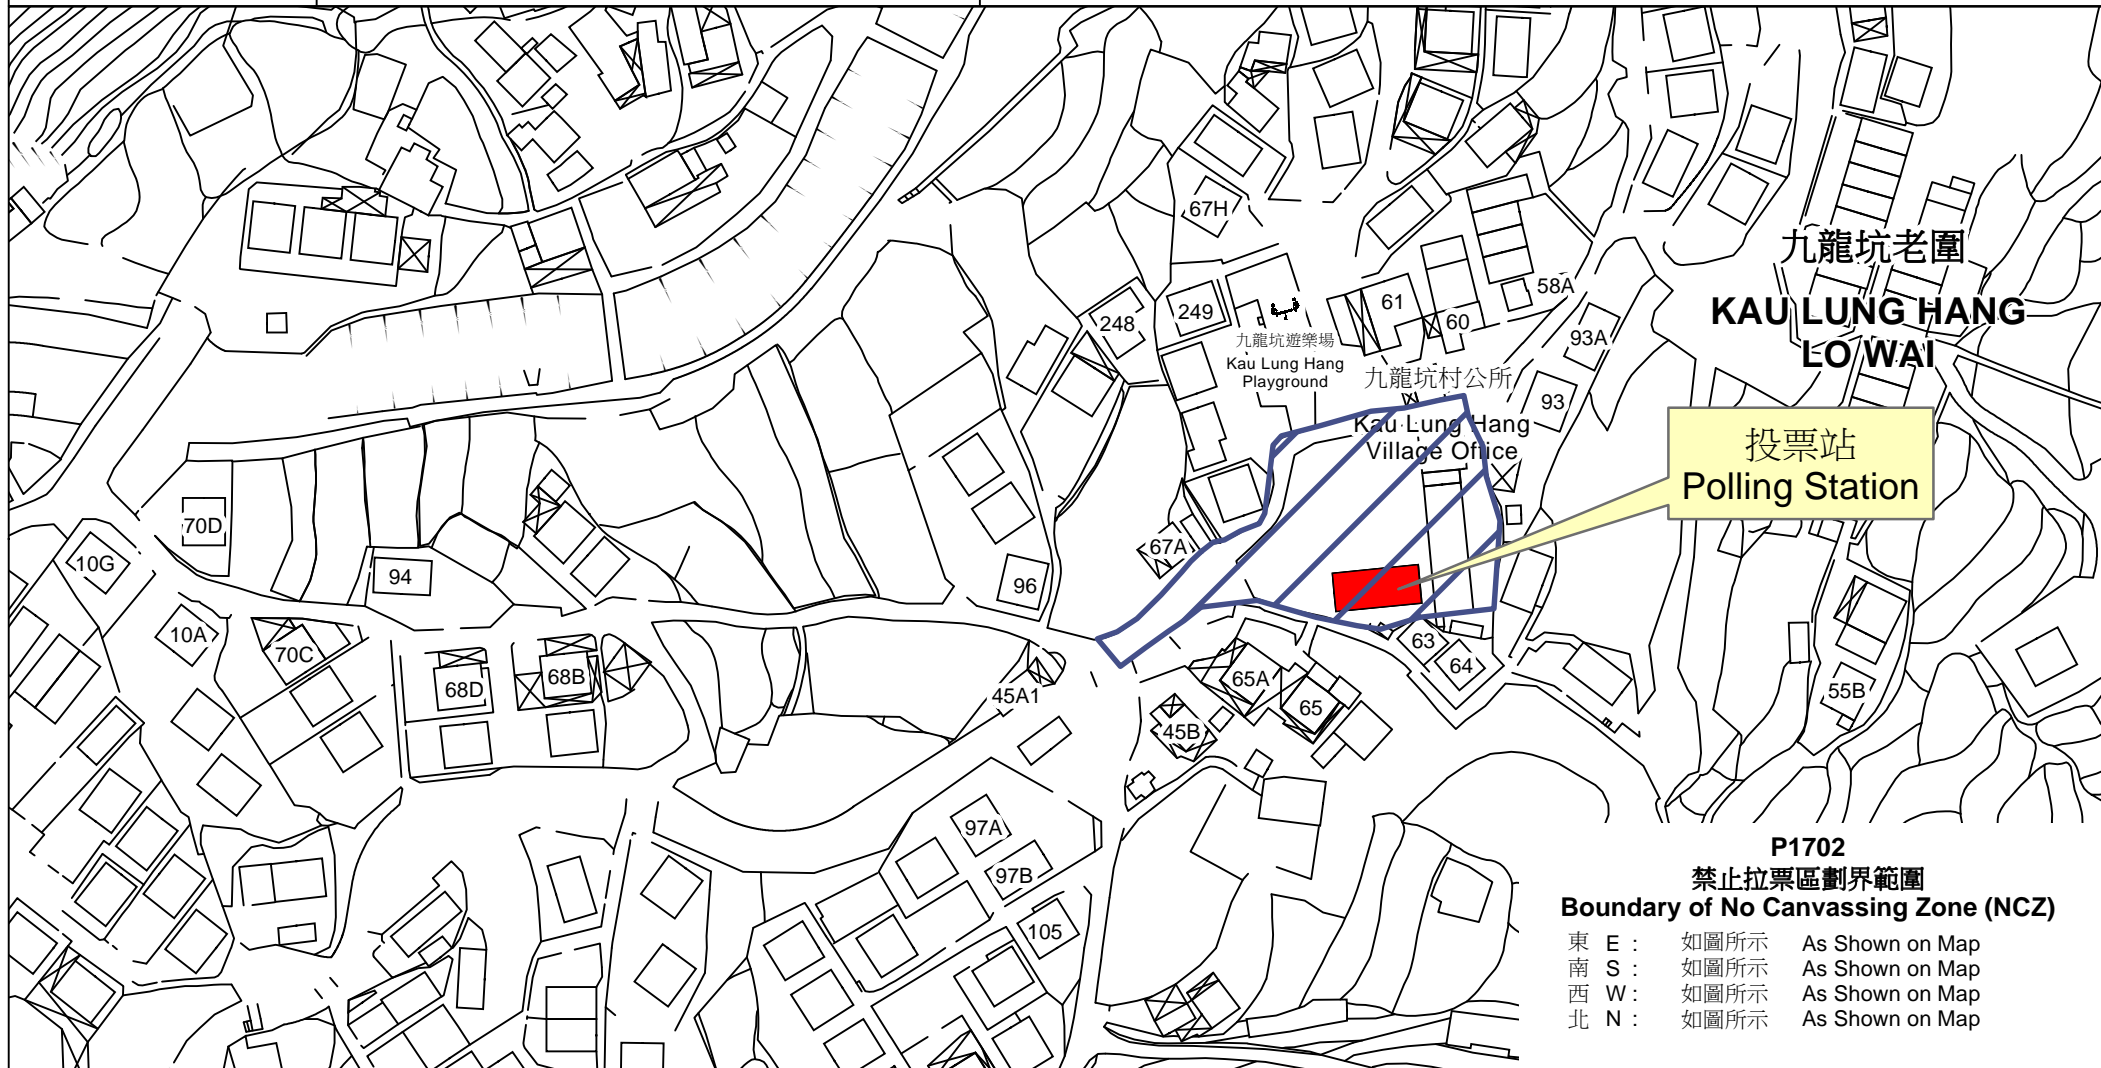

投票站位置圖和禁止拉票區 Polling Station - Location Plan & No Canvassing Zone

投票站編號 Polling Station Code	2018年立法會補選地方選區編號及名稱 Code & Name of Geographical Constituency for 2018 Legislative Council By-election	名稱及地址 Name & Address
<p>P1702</p>	<p>LC5 新界東 NEW TERRITORIES EAST</p>	<p>九龍坑公立育賢學校 新界大埔九龍坑村62號 Kau Lung Hang Public Yuk Yin School 62 Kau Lung Hang Village, Tai Po, New Territories</p>

 禁止拉票區
No Canvassing Zone