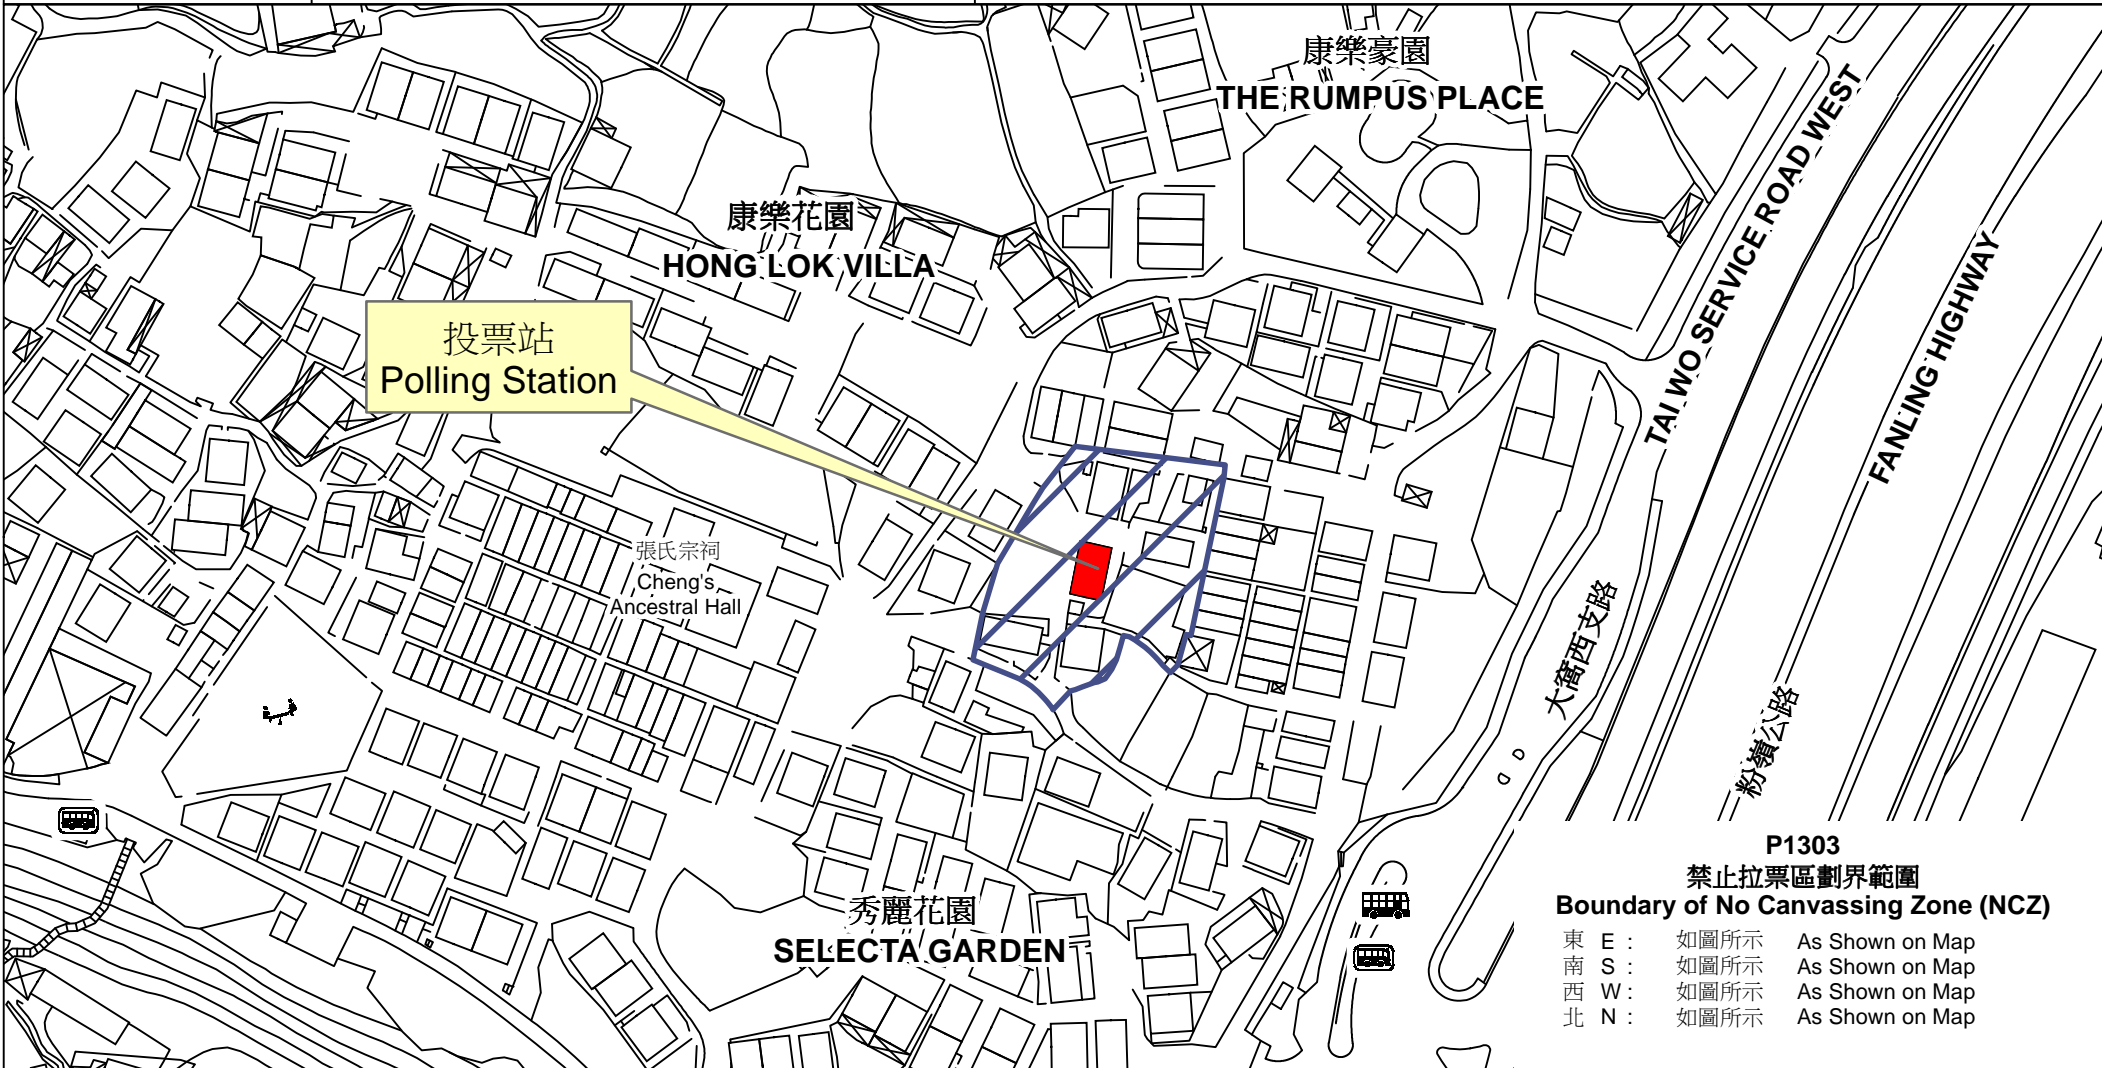

投票站位置圖和禁止拉票區 Polling Station - Location Plan & No Canvassing Zone

<p>投票站編號 Polling Station Code</p> <p>P1303</p>	<p>2018年立法會補選地方選區編號及名稱 Code & Name of Geographical Constituency for 2018 Legislative Council By-election</p> <p>LC5 新界東 NEW TERRITORIES EAST</p>	<p>名稱及地址 Name & Address</p> <p>圍頭村村公所 新界大埔圍頭村52號 Wai Tau Village Office 52 Wai Tau Tsuen, Tai Po, New Territories</p>
---	--	--

P1303
禁止拉票區劃界範圍
Boundary of No Canvassing Zone (NCZ)

東 E :	如圖所示	As Shown on Map
南 S :	如圖所示	As Shown on Map
西 W :	如圖所示	As Shown on Map
北 N :	如圖所示	As Shown on Map

 禁止拉票區
No Canvassing Zone