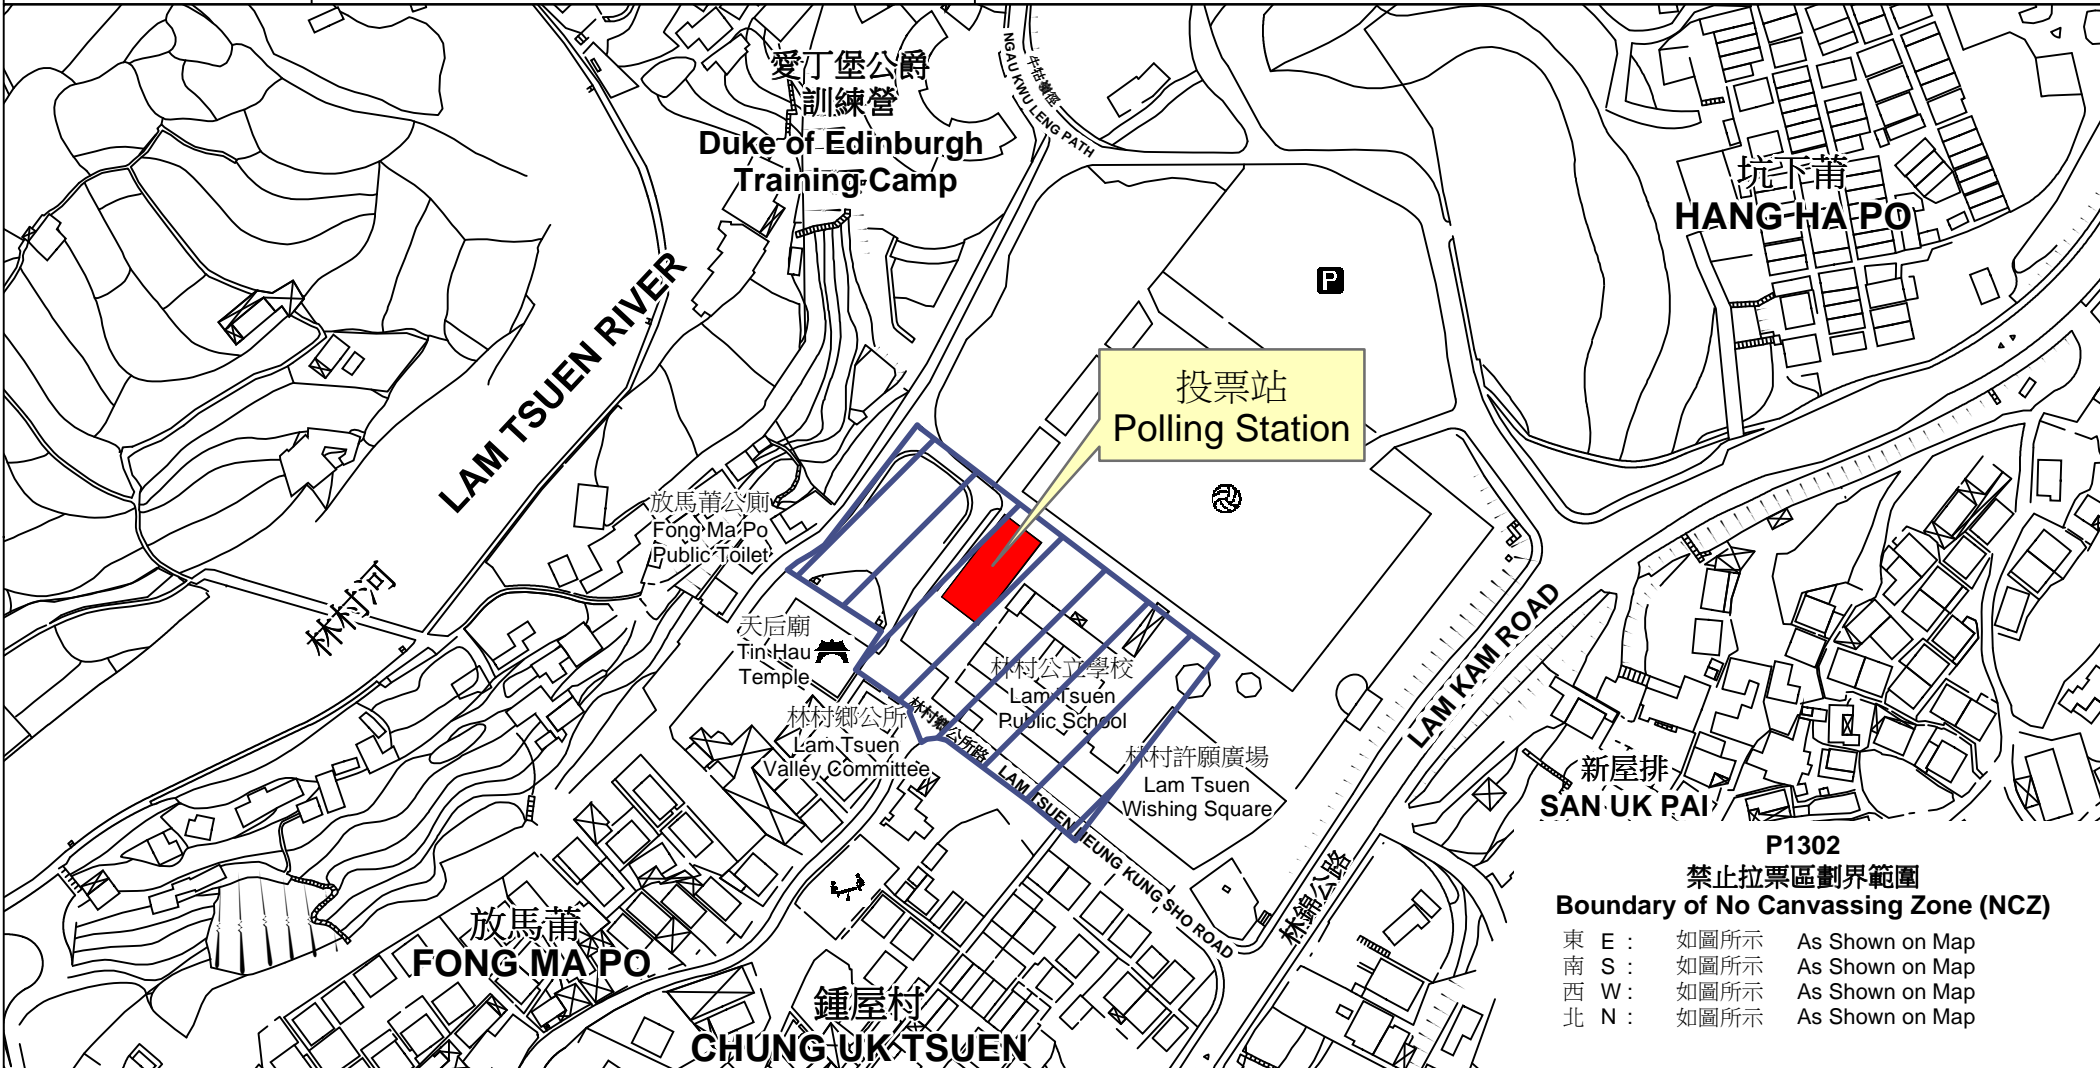

投票站位置圖和禁止拉票區 Polling Station - Location Plan & No Canvassing Zone

投票站編號 Polling Station Code	2018年立法會補選地方選區編號及名稱 Code & Name of Geographical Constituency for 2018 Legislative Council By-election	名稱及地址 Name & Address
P1302	LC5 新界東 NEW TERRITORIES EAST	獅子會林村青年中心 新界大埔林村放馬莆 Lions Club Lam Tsuen Youth Centre Fong Ma Po, Lam Tsuen, Tai Po, New Territories

P1302
禁止拉票區劃界範圍
Boundary of No Canvassing Zone (NCZ)

東 E :	如圖所示	As Shown on Map
南 S :	如圖所示	As Shown on Map
西 W :	如圖所示	As Shown on Map
北 N :	如圖所示	As Shown on Map

 禁止拉票區
No Canvassing Zone