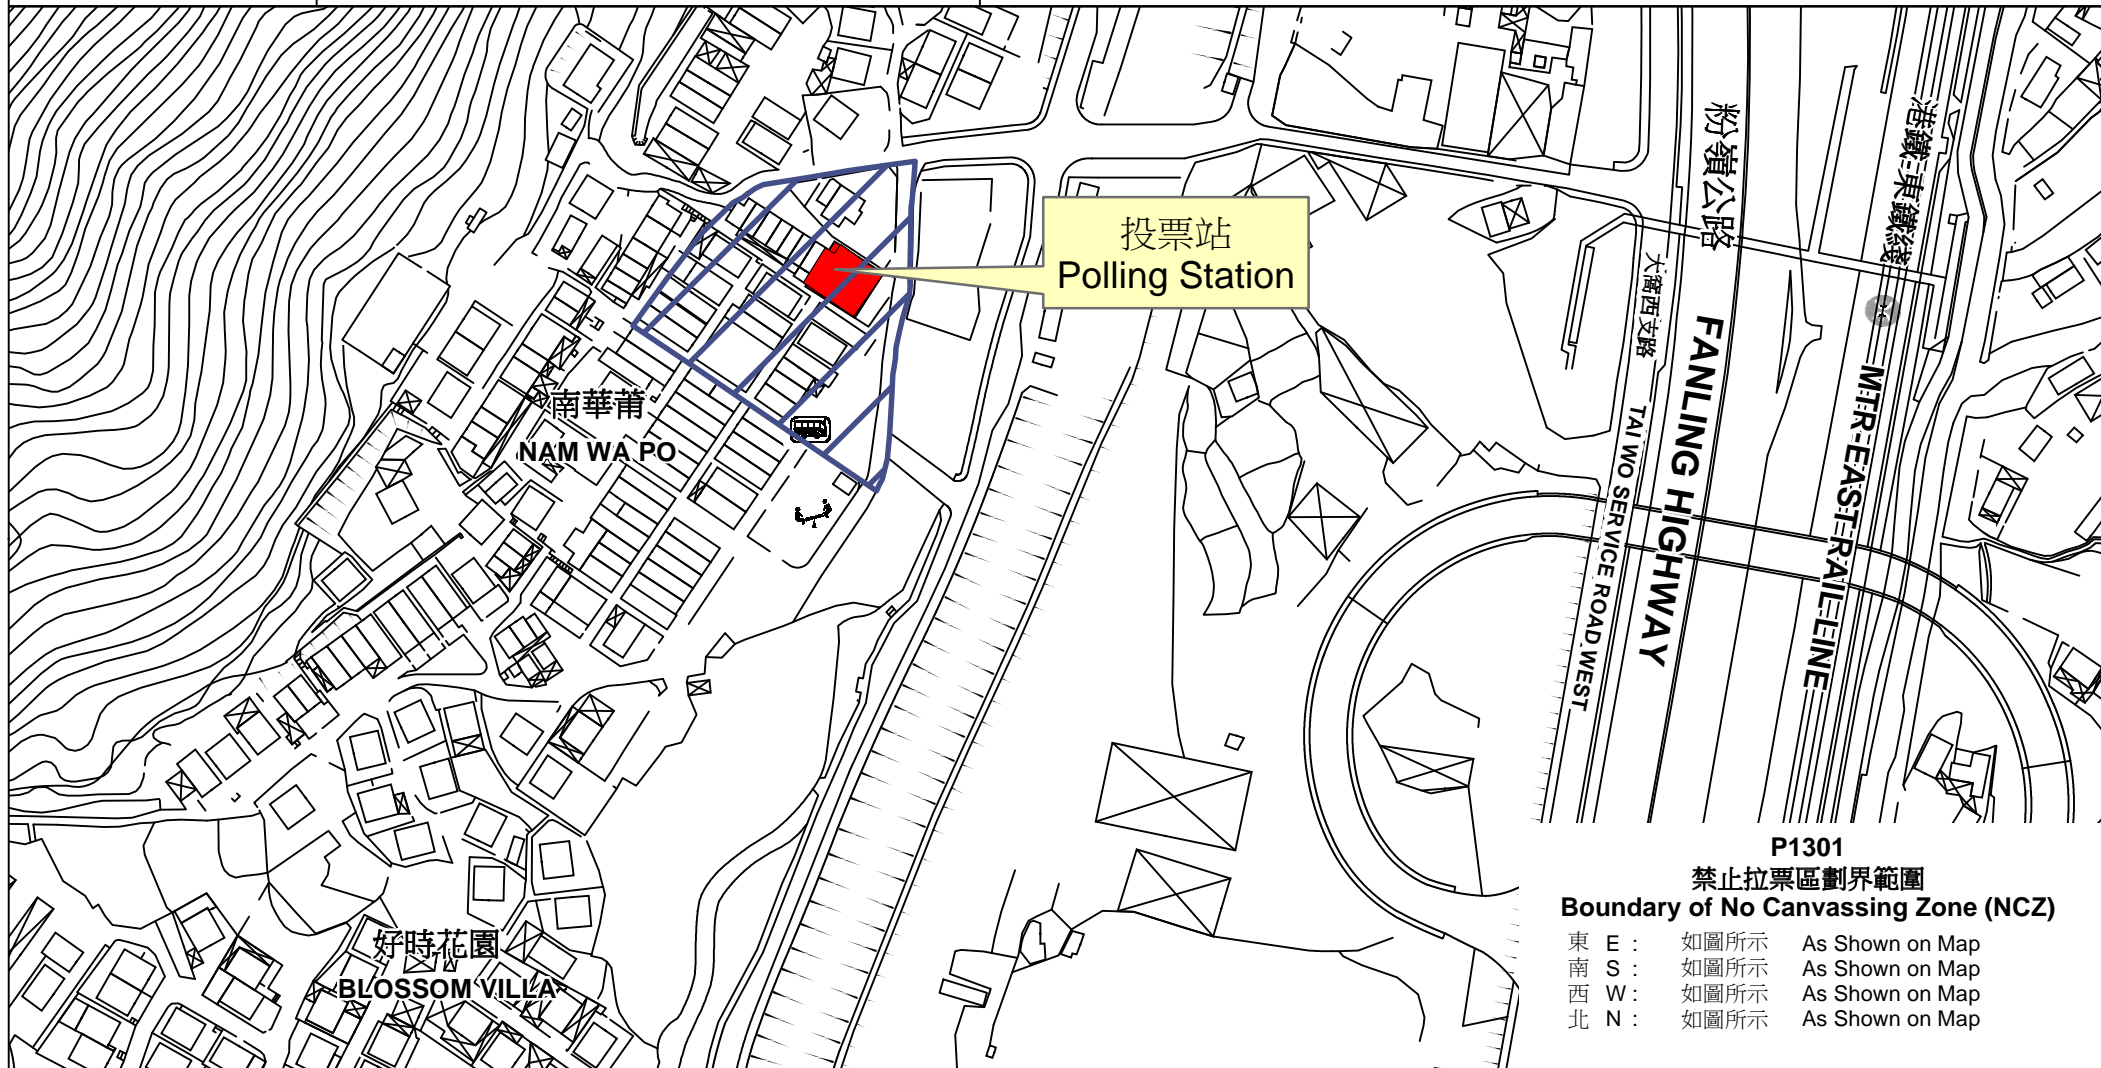

# 投票站位置圖和禁止拉票區 Polling Station - Location Plan & No Canvassing Zone

投票站編號 Polling Station Code	2018年立法會補選地方選區編號及名稱 Code & Name of Geographical Constituency for 2018 Legislative Council By-election	名稱及地址 Name & Address
<b>P1301</b>	<b>LC5</b> 新界東 <b>NEW TERRITORIES EAST</b>	南華莆村崇真堂 新界大埔林村谷大窩西支路南華莆村2號 <b>Nam Wah Po Village Tsung Tsin Church</b> <b>No. 2, Nam Wah Po Village, Tai Wo Service Road West, Lam Tsuen Valley, Tai Po, New Territories</b>

**P1301**  
**禁止拉票區劃界範圍**  
**Boundary of No Canvassing Zone (NCZ)**

東 E :	如圖所示	As Shown on Map
南 S :	如圖所示	As Shown on Map
西 W :	如圖所示	As Shown on Map
北 N :	如圖所示	As Shown on Map

 禁止拉票區  
No Canvassing Zone