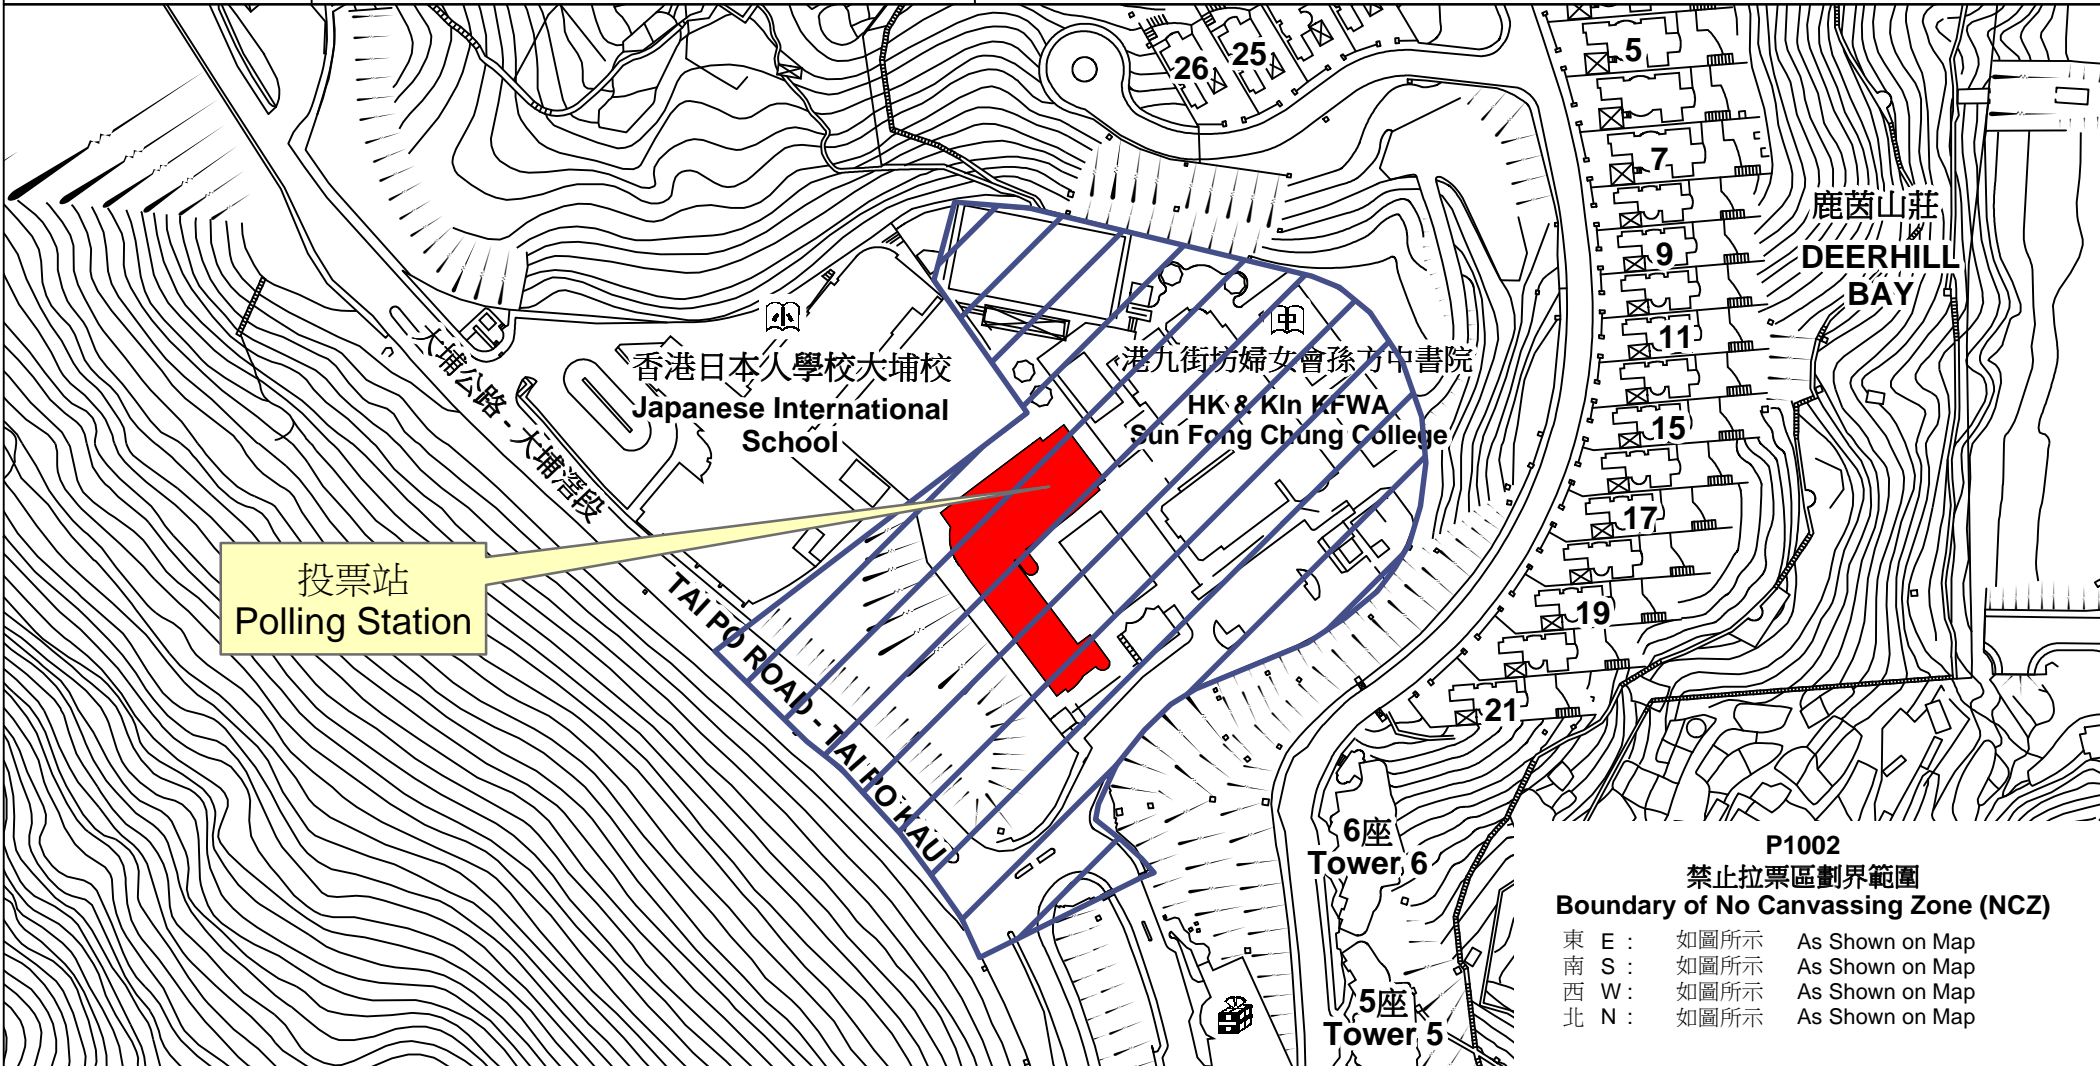

投票站位置圖和禁止拉票區 Polling Station - Location Plan & No Canvassing Zone

| 投票站編號 Polling Station Code | 2018年立法會補選地方選區編號及名稱 Code & Name of Geographical Constituency for 2018 Legislative Council By-election | 名稱及地址 Name & Address |
|-------------------------------|---|---|
| P1002 | LC5 新界東 NEW TERRITORIES EAST | 保良局田家炳千禧小學 新界大埔大埔公路大埔滘段4641號 PLK Tin Ka Ping Millennium Primary School 4641 Tai Po Road, Tai Po Kau, Tai Po, New Territories |

P1002
禁止拉票區劃界範圍
Boundary of No Canvassing Zone (NCZ)

| | | |
|-------|------|-----------------|
| 東 E : | 如圖所示 | As Shown on Map |
| 南 S : | 如圖所示 | As Shown on Map |
| 西 W : | 如圖所示 | As Shown on Map |
| 北 N : | 如圖所示 | As Shown on Map |

 禁止拉票區
No Canvassing Zone