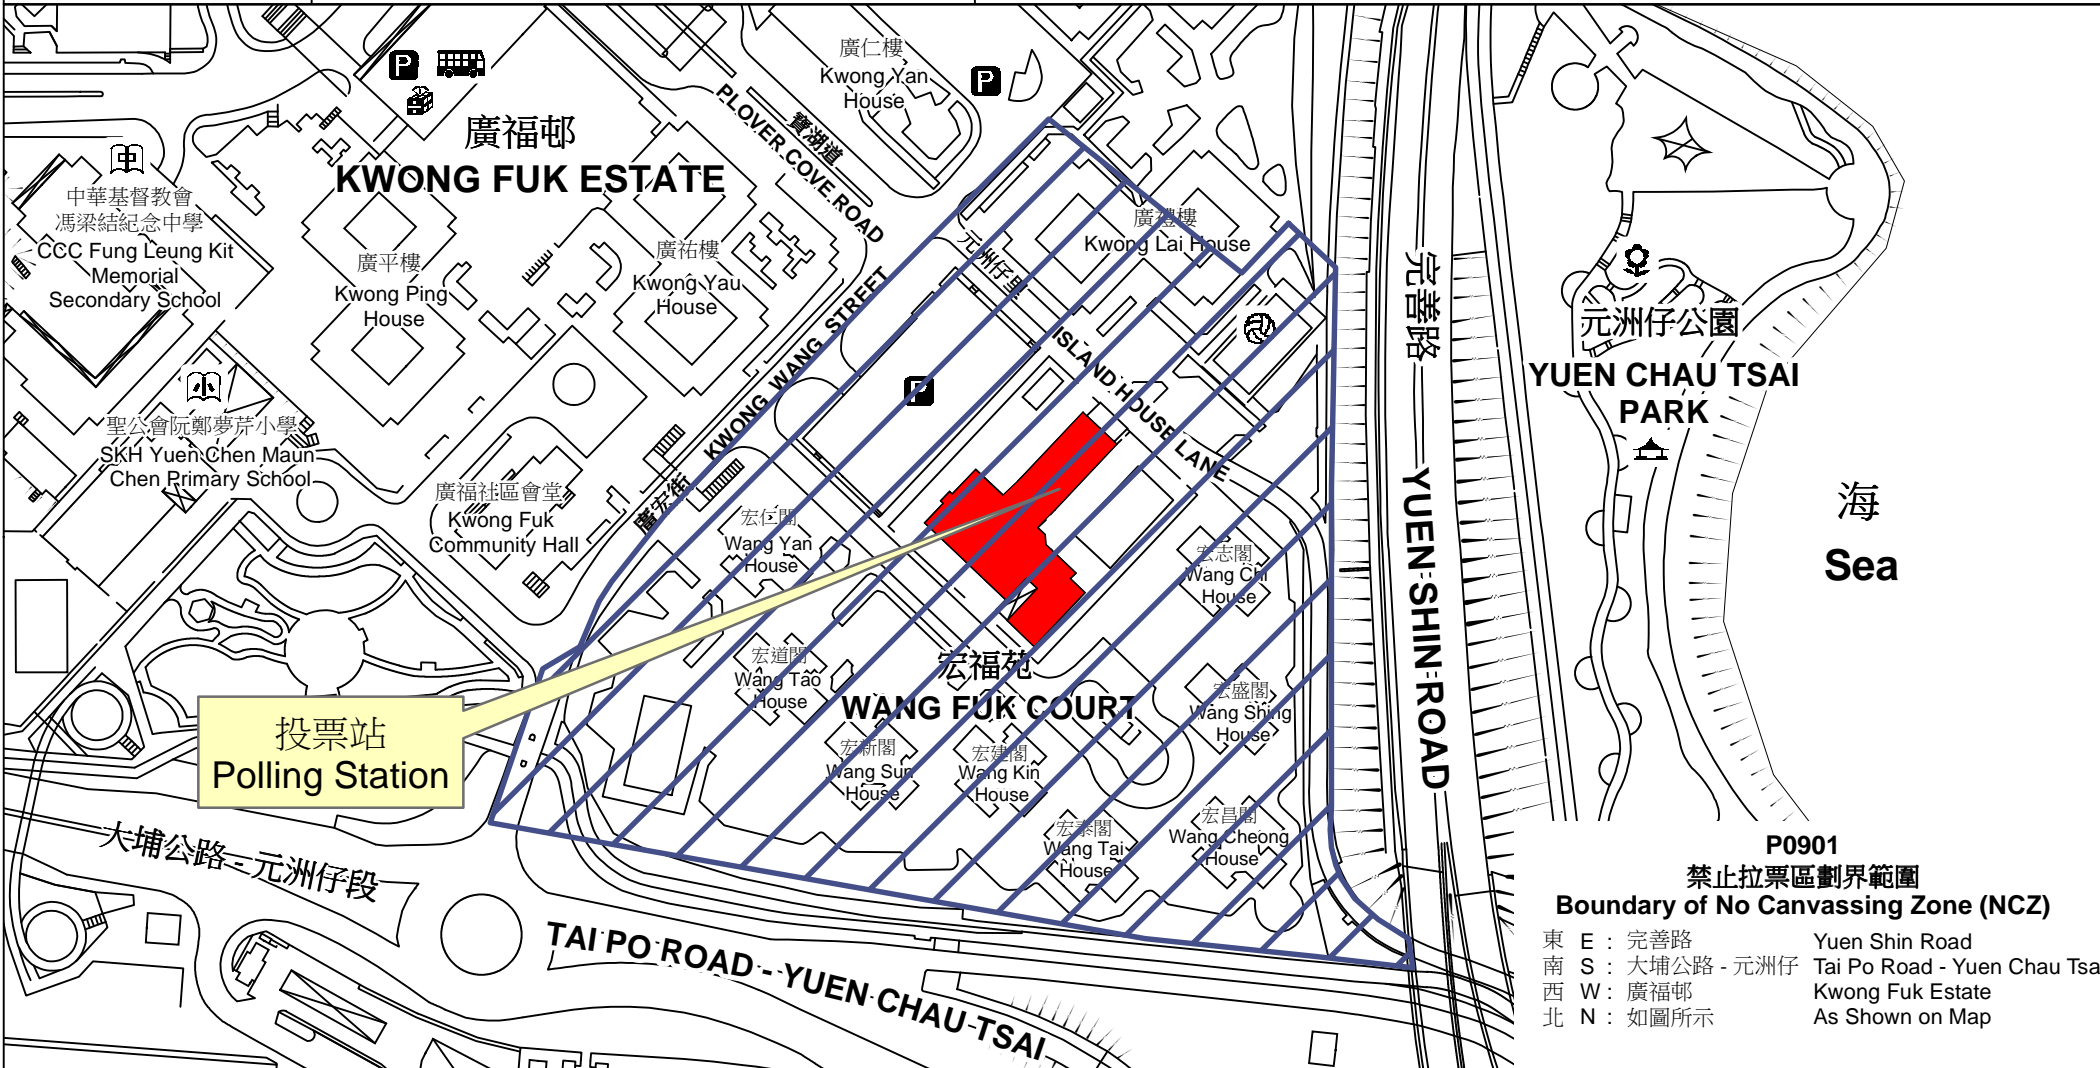

投票站位置圖和禁止拉票區 Polling Station - Location Plan & No Canvassing Zone

| 投票站編號 Polling Station Code | 2018年立法會補選地方選區編號及名稱 Code & Name of Geographical Constituency for 2018 Legislative Council By-election | 名稱及地址 Name & Address |
|-------------------------------|---|---|
| P0901 | LC5 新界東 NEW TERRITORIES EAST | 大埔浸信會公立學校 新界大埔廣福邨 Tai Po Baptist Public School Kwong Fuk Estate, Tai Po, New Territories |

 禁止拉票區
No Canvassing Zone