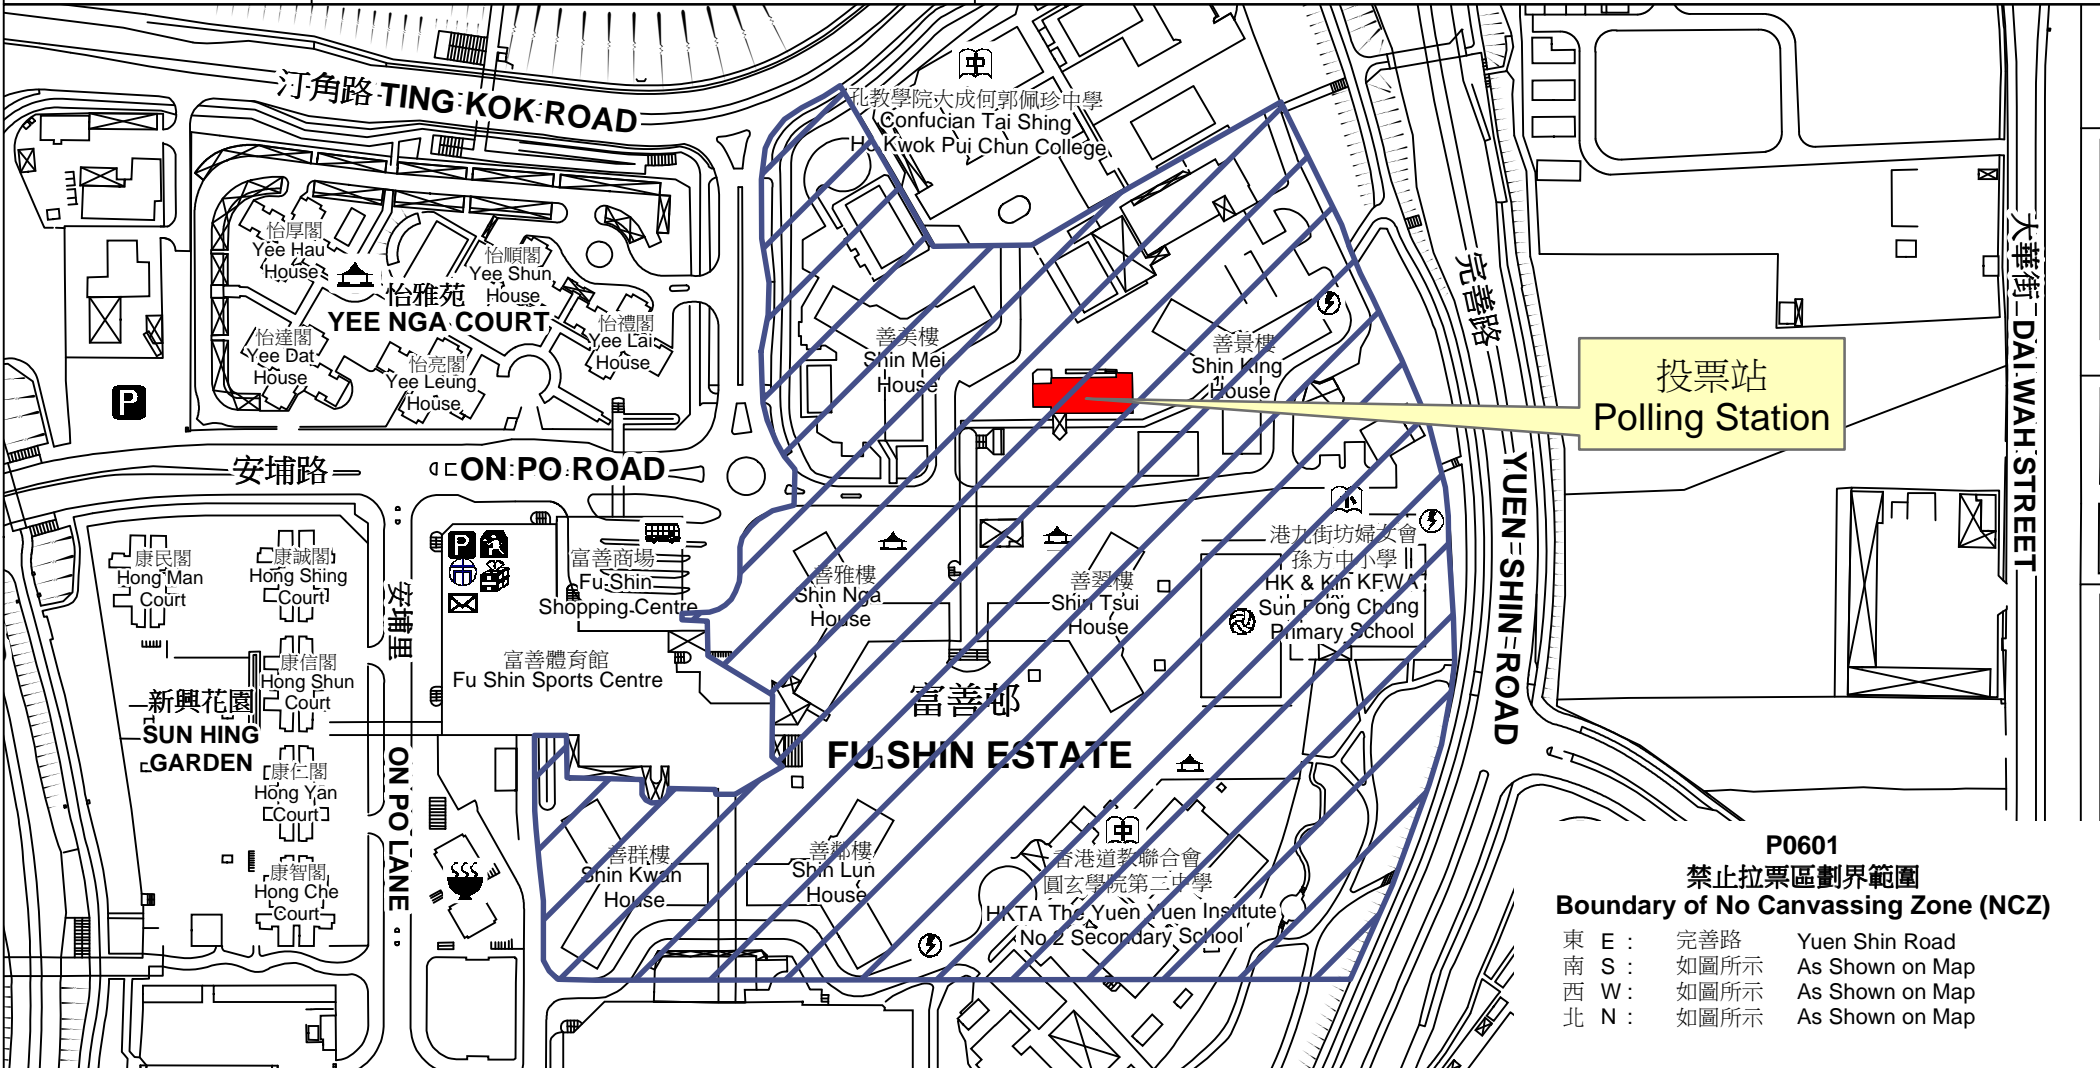

投票站位置圖和禁止拉票區 Polling Station - Location Plan & No Canvassing Zone

投票站編號 Polling Station Code	2018年立法會補選地方選區編號及名稱 Code & Name of Geographical Constituency for 2018 Legislative Council By-election	名稱及地址 Name & Address
P0601	LC5 新界東 NEW TERRITORIES EAST	富善社區會堂 新界大埔富善邨 Fu Shin Community Hall Fu Shin Estate, Tai Po, New Territories

**P0601
禁止拉票區劃界範圍
Boundary of No Canvassing Zone (NCZ)**

東 E :	完善路	Yuen Shin Road
南 S :	如圖所示	As Shown on Map
西 W :	如圖所示	As Shown on Map
北 N :	如圖所示	As Shown on Map

 禁止拉票區
No Canvassing Zone