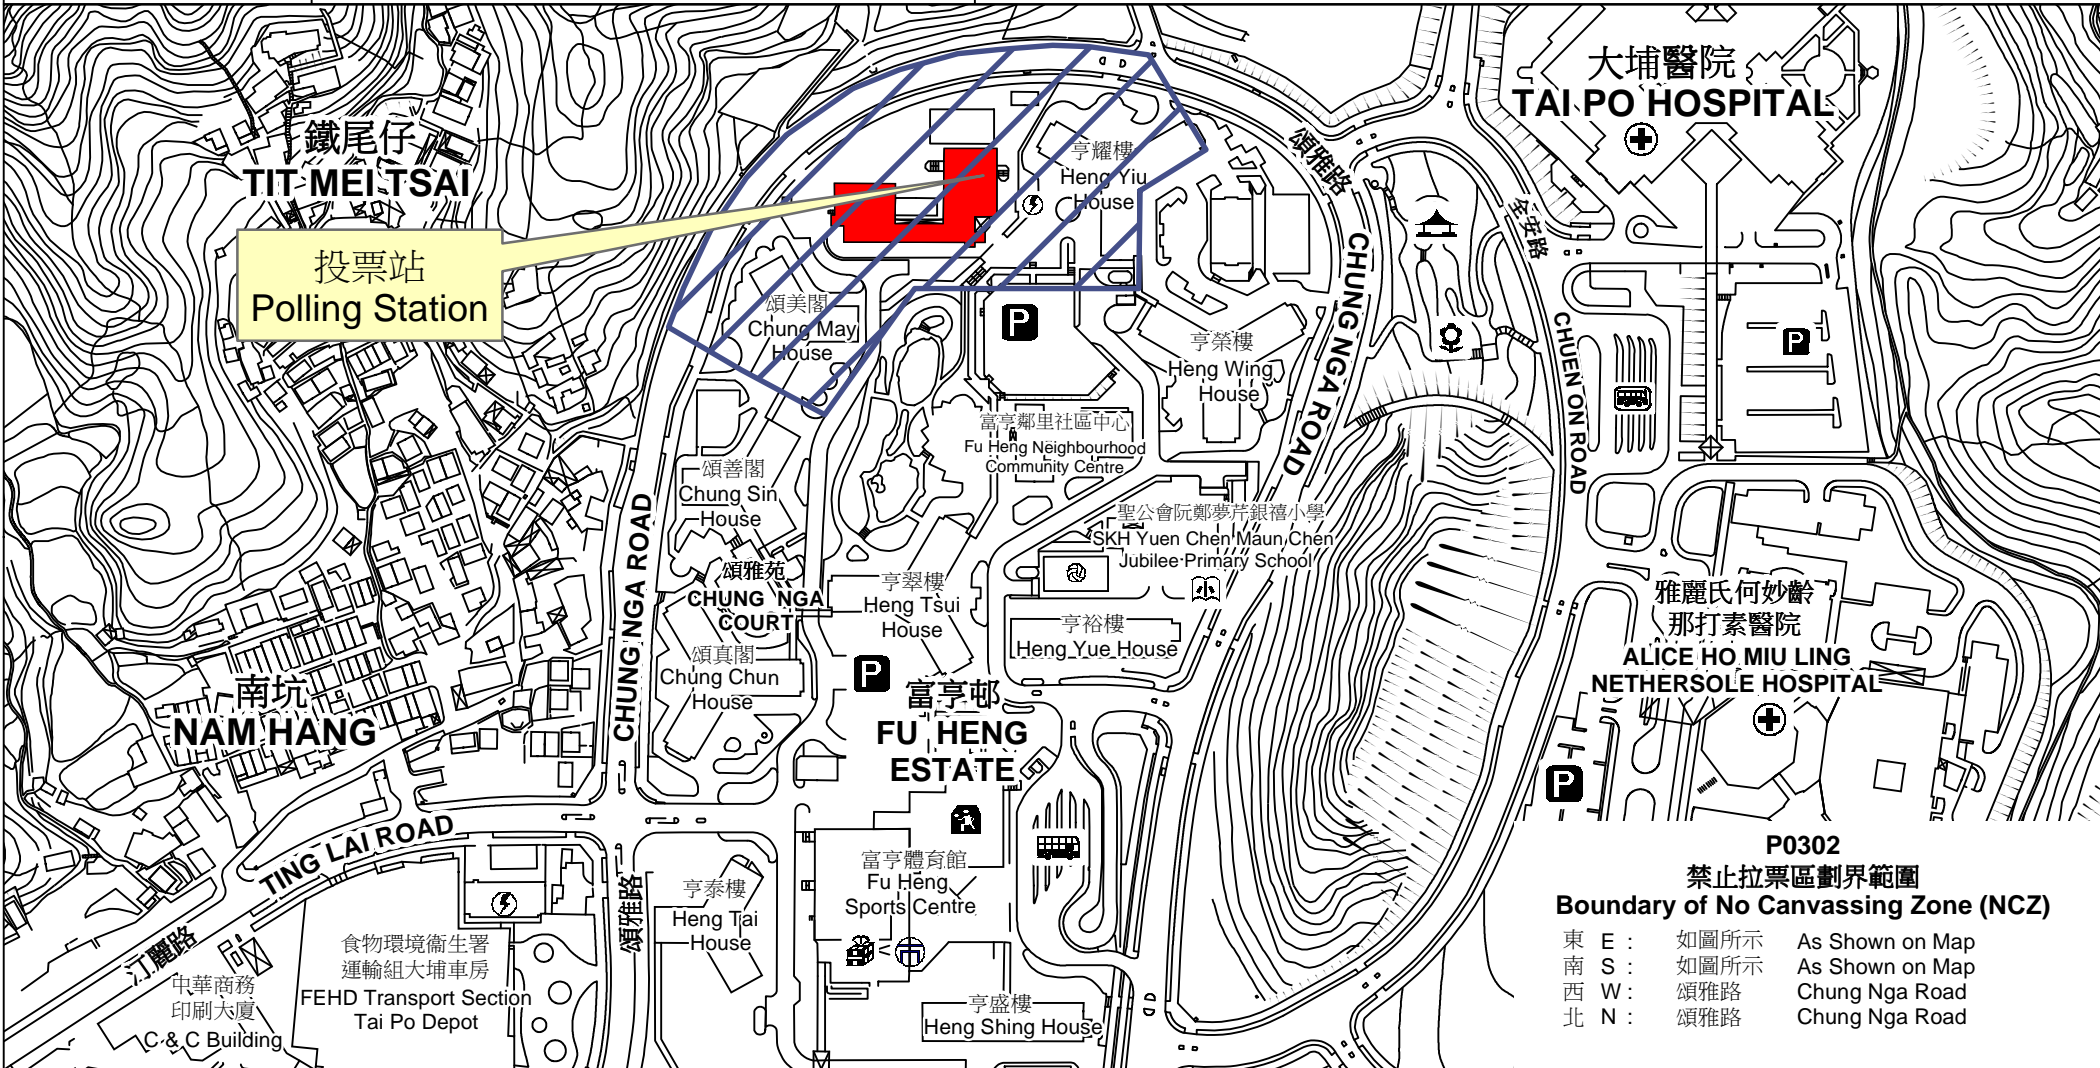

投票站位置圖和禁止拉票區 Polling Station - Location Plan & No Canvassing Zone

<p>投票站編號 Polling Station Code</p> <p>P0302</p>	<p>2018年立法會補選地方選區編號及名稱 Code & Name of Geographical Constituency for 2018 Legislative Council By-election</p> <p>LC5 新界東 NEW TERRITORIES EAST</p>	<p>名稱及地址 Name & Address</p> <p>香港紅卍字會大埔卍慈中學 新界大埔富亨邨 HKRSS Tai Po Secondary School Fu Heng Estate, Tai Po, New Territories</p>
---	--	--

P0302
禁止拉票區劃界範圍
Boundary of No Canvassing Zone (NCZ)

東 E :	如圖所示	As Shown on Map
南 S :	如圖所示	As Shown on Map
西 W :	頌雅路	Chung Nga Road
北 N :	頌雅路	Chung Nga Road

 禁止拉票區
No Canvassing Zone