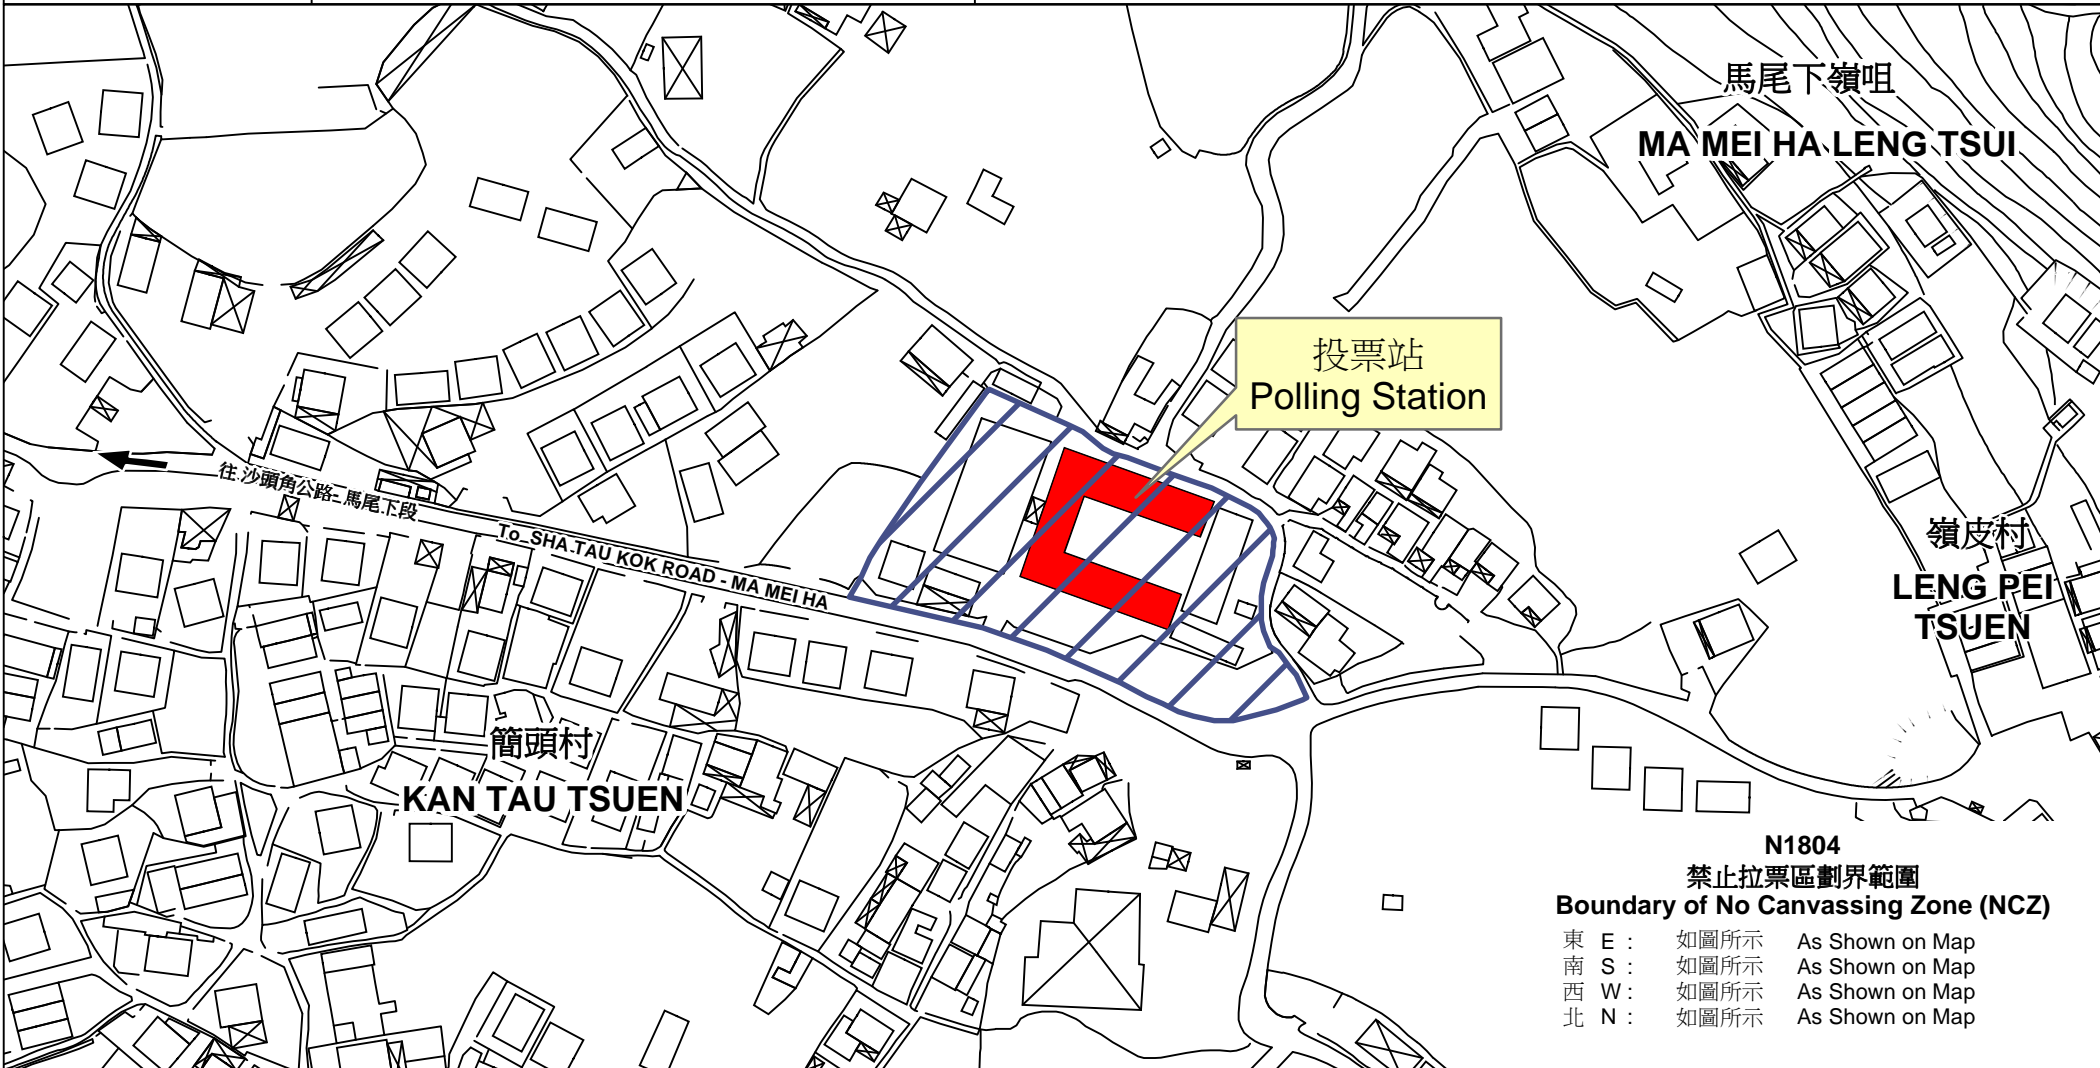

投票站位置圖和禁止拉票區 Polling Station - Location Plan & No Canvassing Zone

投票站編號 Polling Station Code  <b>N1804</b>	2018年立法會補選地方選區編號及名稱 Code & Name of Geographical Constituency for 2018 Legislative Council By-election  <b>LC5                      新界東                      NEW TERRITORIES EAST</b>	名稱及地址 Name & Address  新福事工協會生命導向中心 新界粉嶺簡頭村75號 <b>Mission To New Arrivals Ltd. Life Building Centre                      75 Kan Tau Tsuen, Fanling, New Territories</b>
---	--	---

**N1804  
 禁止拉票區劃界範圍  
 Boundary of No Canvassing Zone (NCZ)**

東 E :	如圖所示	As Shown on Map
南 S :	如圖所示	As Shown on Map
西 W :	如圖所示	As Shown on Map
北 N :	如圖所示	As Shown on Map

 禁止拉票區  
 No Canvassing Zone