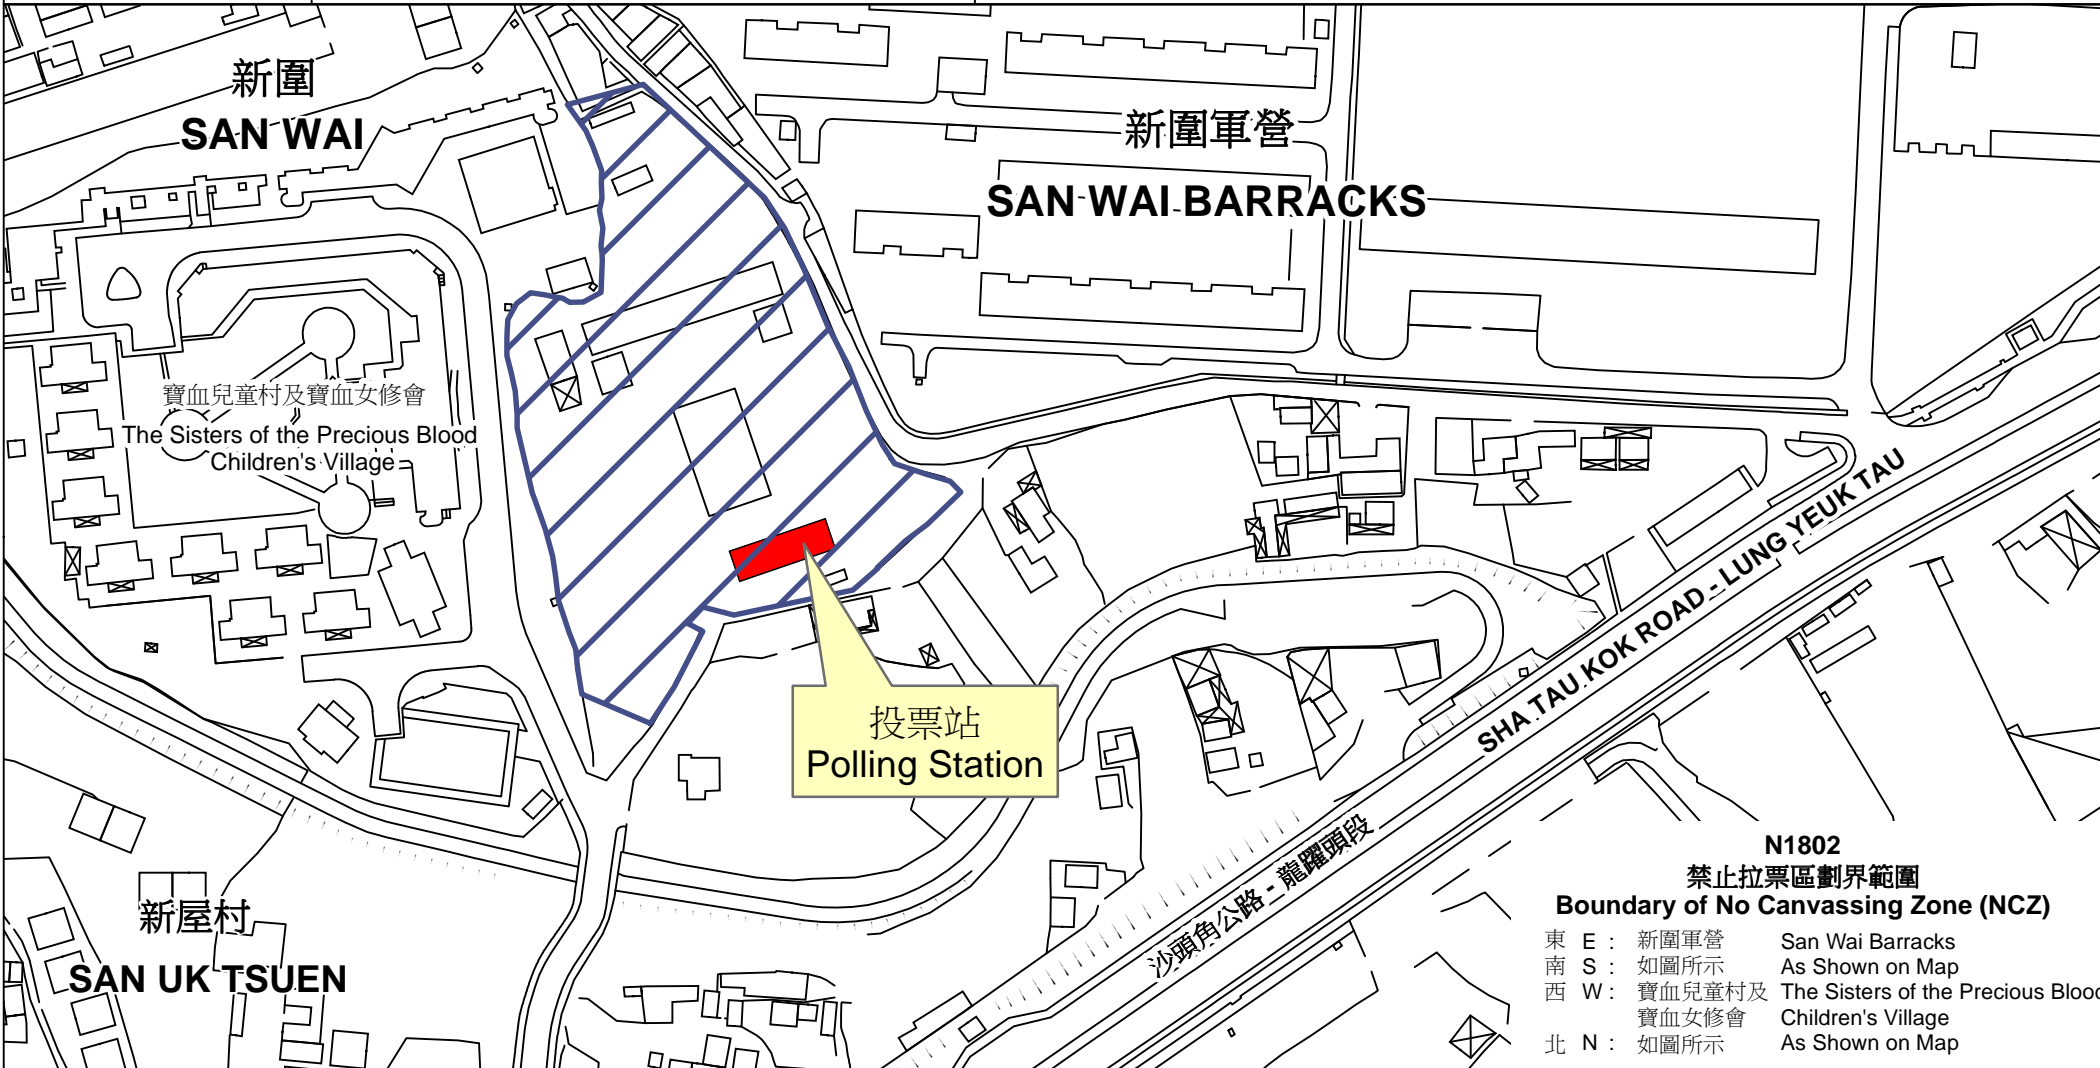

投票站位置圖和禁止拉票區 Polling Station - Location Plan & No Canvassing Zone

<p>投票站編號 Polling Station Code</p> <p><b>N1802</b></p>	<p>2018年立法會補選地方選區編號及名稱 Code &amp; Name of Geographical Constituency for 2018 Legislative Council By-election</p> <p><b>LC5</b> 新界東 <b>NEW TERRITORIES EAST</b></p>	<p>名稱及地址 Name &amp; Address</p> <p>龍山學校 新界粉嶺龍躍頭 Lung Shan School Lung Yeuk Tau, Fanling, New Territories</p>
---	--	--

 禁止拉票區  
No Canvassing Zone